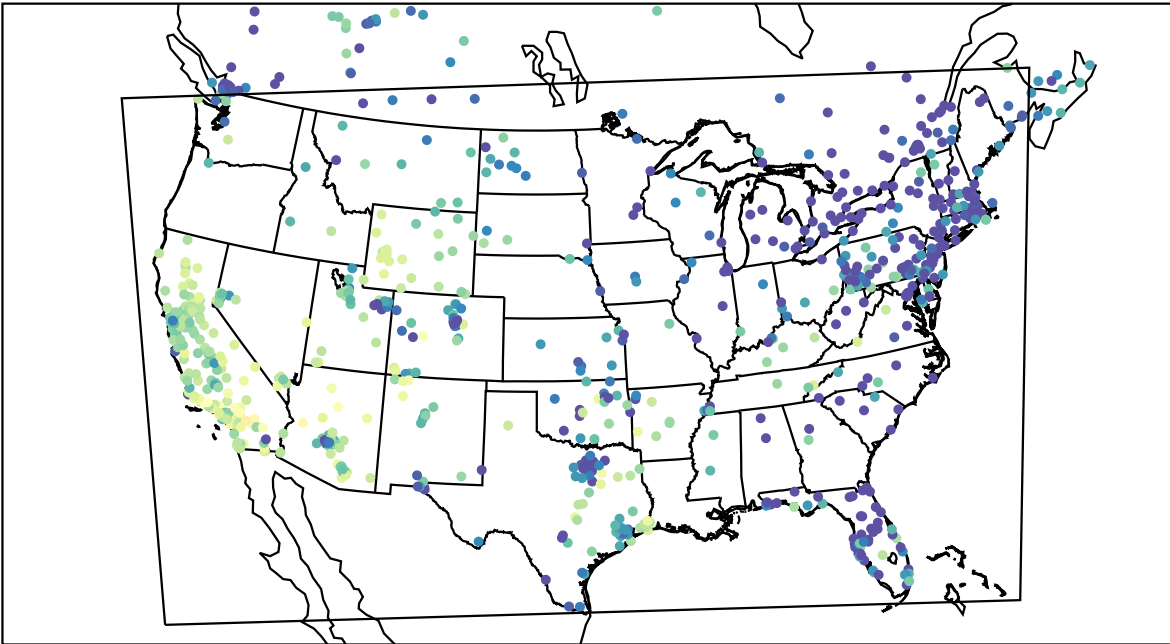

AirNOW (2019-11-26\_00:00:00)

WRF (2019-11-26\_00:00:00)

AirNOW (2019-11-26\_01:00:00)

WRF (2019-11-26\_01:00:00)

AirNOW (2019-11-26\_02:00:00)

WRF (2019-11-26\_02:00:00)

AirNOW (2019-11-26\_03:00:00)

WRF (2019-11-26\_03:00:00)

AirNOW (2019-11-26\_04:00:00)

WRF (2019-11-26\_04:00:00)

AirNOW (2019-11-26\_05:00:00)

WRF (2019-11-26\_05:00:00)

AirNOW (2019-11-26\_06:00:00)

WRF (2019-11-26\_06:00:00)

AirNOW (2019-11-26\_07:00:00)

WRF (2019-11-26\_07:00:00)