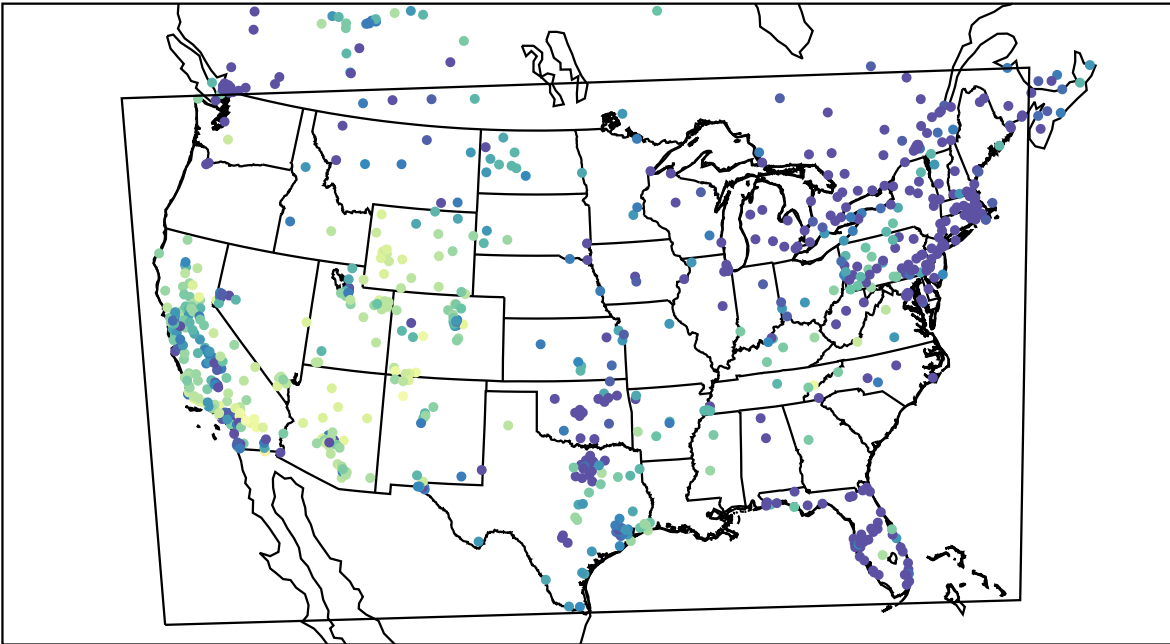

AirNOW (2019-11-26\_00:00:00)

WRF (2019-11-26\_00:00:00)

AirNOW (2019-11-26\_01:00:00)

WRF (2019-11-26\_01:00:00)

AirNOW (2019-11-26\_02:00:00)

WRF (2019-11-26\_02:00:00)

AirNOW (2019-11-26\_03:00:00)

WRF (2019-11-26\_03:00:00)

AirNOW (2019-11-26\_04:00:00)

WRF (2019-11-26\_04:00:00)

AirNOW (2019-11-26\_05:00:00)

WRF (2019-11-26\_05:00:00)

AirNOW (2019-11-26\_06:00:00)

WRF (2019-11-26\_06:00:00)

AirNOW (2019-11-26\_07:00:00)

WRF (2019-11-26\_07:00:00)