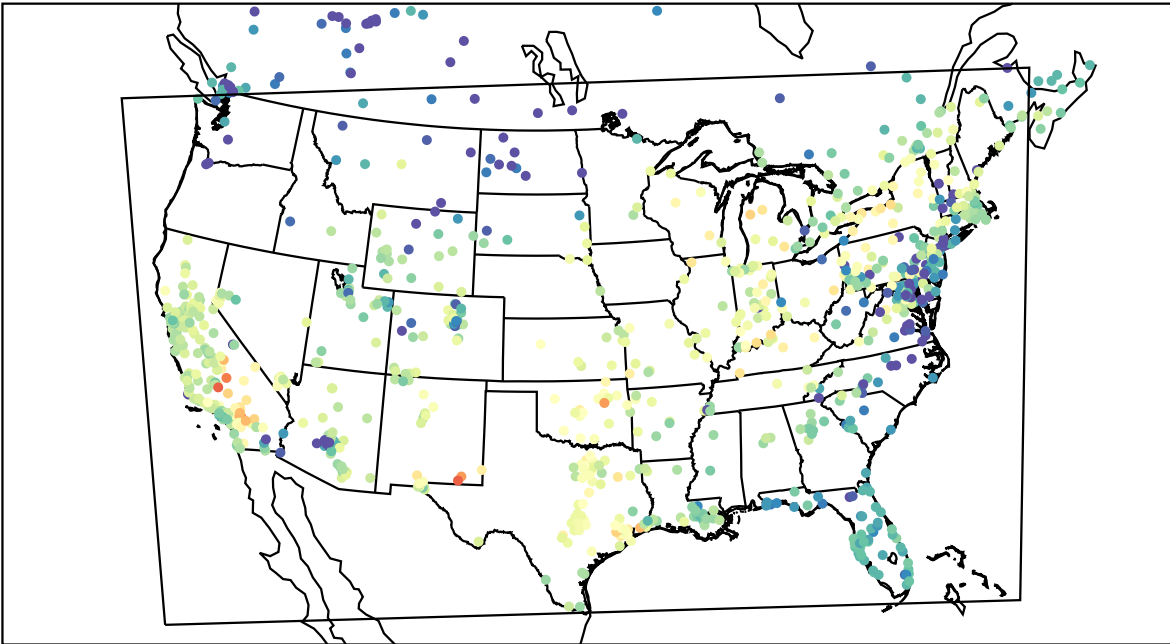

AirNOW (2020-11-06_16:00:00)

WRF (2020-11-06_16:00:00)

AirNOW (2020-11-06_17:00:00)

WRF (2020-11-06_17:00:00)

AirNOW (2020-11-06_18:00:00)

WRF (2020-11-06_18:00:00)

AirNOW (2020-11-06_19:00:00)

WRF (2020-11-06_19:00:00)

AirNOW (2020-11-06_20:00:00)

WRF (2020-11-06_20:00:00)

AirNOW (2020-11-06_21:00:00)

WRF (2020-11-06_21:00:00)

AirNOW (2020-11-06_22:00:00)

WRF (2020-11-06_22:00:00)

AirNOW (2020-11-06_23:00:00)

WRF (2020-11-06_23:00:00)