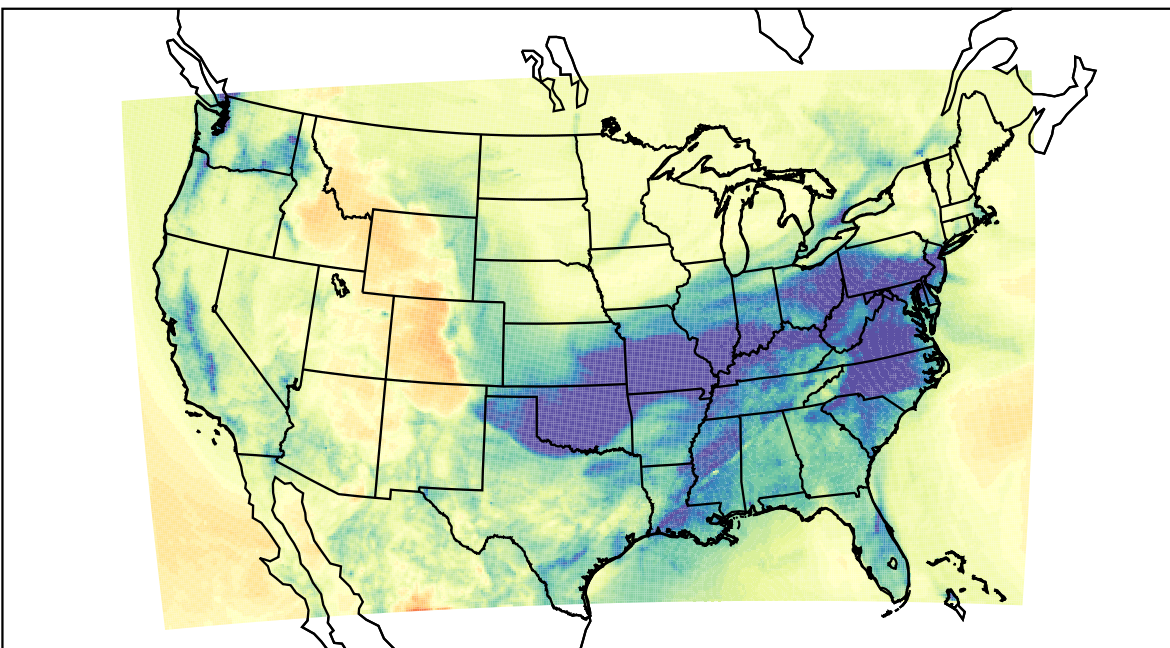

AirNOW (2021-01-26\_04:00:00)

WRF (2021-01-26\_04:00:00)

AirNOW (2021-01-26\_05:00:00)

WRF (2021-01-26\_05:00:00)

AirNOW (2021-01-26\_06:00:00)

WRF (2021-01-26\_06:00:00)

AirNOW (2021-01-26\_07:00:00)

WRF (2021-01-26\_07:00:00)