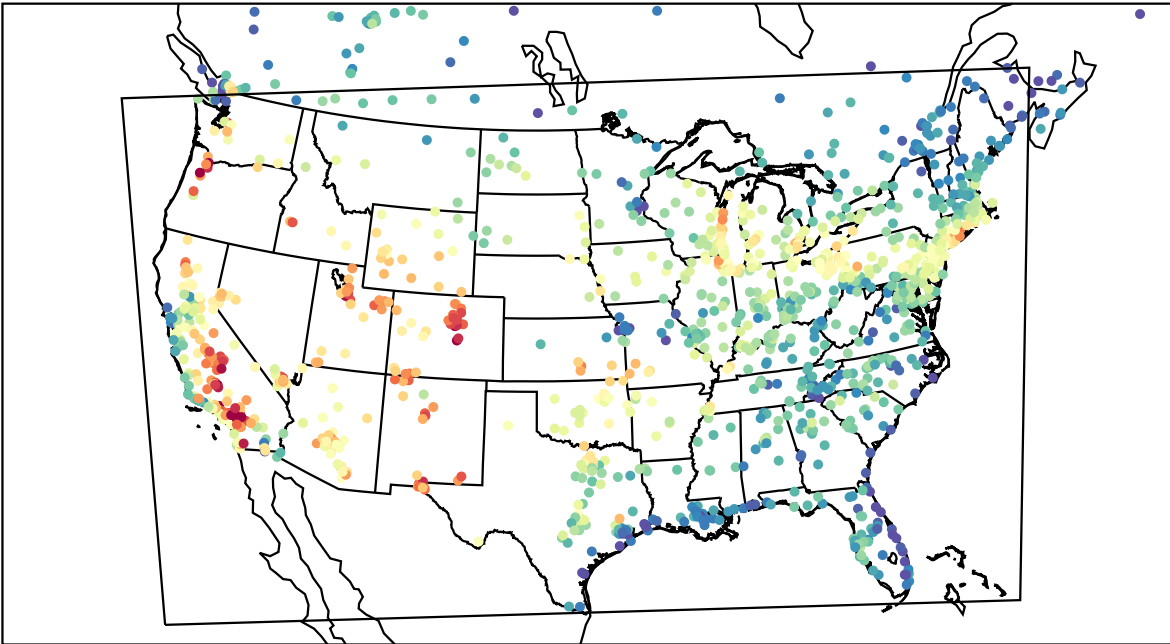

AirNOW (2022-07-26\_16:00:00)

WRF (2022-07-26\_16:00:00)

AirNOW (2022-07-26\_17:00:00)

WRF (2022-07-26\_17:00:00)

AirNOW (2022-07-26\_18:00:00)

WRF (2022-07-26\_18:00:00)

AirNOW (2022-07-26\_19:00:00)

WRF (2022-07-26\_19:00:00)

AirNOW (2022-07-26\_20:00:00)

WRF (2022-07-26\_20:00:00)

AirNOW (2022-07-26\_21:00:00)

WRF (2022-07-26\_21:00:00)

AirNOW (2022-07-26\_22:00:00)

WRF (2022-07-26\_22:00:00)

AirNOW (2022-07-26\_23:00:00)

WRF (2022-07-26\_23:00:00)