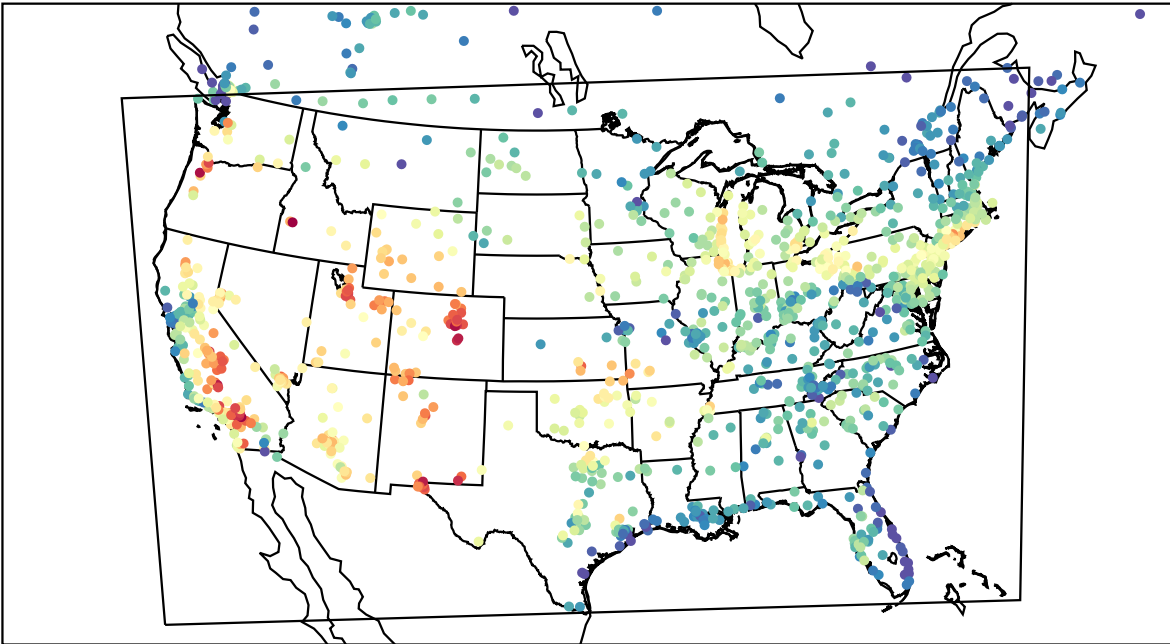

AirNOW (2022-07-26\_16:00:00)

WRF (2022-07-26\_16:00:00)

AirNOW (2022-07-26\_17:00:00)

WRF (2022-07-26\_17:00:00)

AirNOW (2022-07-26\_18:00:00)

WRF (2022-07-26\_18:00:00)

AirNOW (2022-07-26\_19:00:00)

WRF (2022-07-26\_19:00:00)

AirNOW (2022-07-26\_20:00:00)

WRF (2022-07-26\_20:00:00)

AirNOW (2022-07-26\_21:00:00)

WRF (2022-07-26\_21:00:00)

AirNOW (2022-07-26\_22:00:00)

WRF (2022-07-26\_22:00:00)

AirNOW (2022-07-26\_23:00:00)

WRF (2022-07-26\_23:00:00)