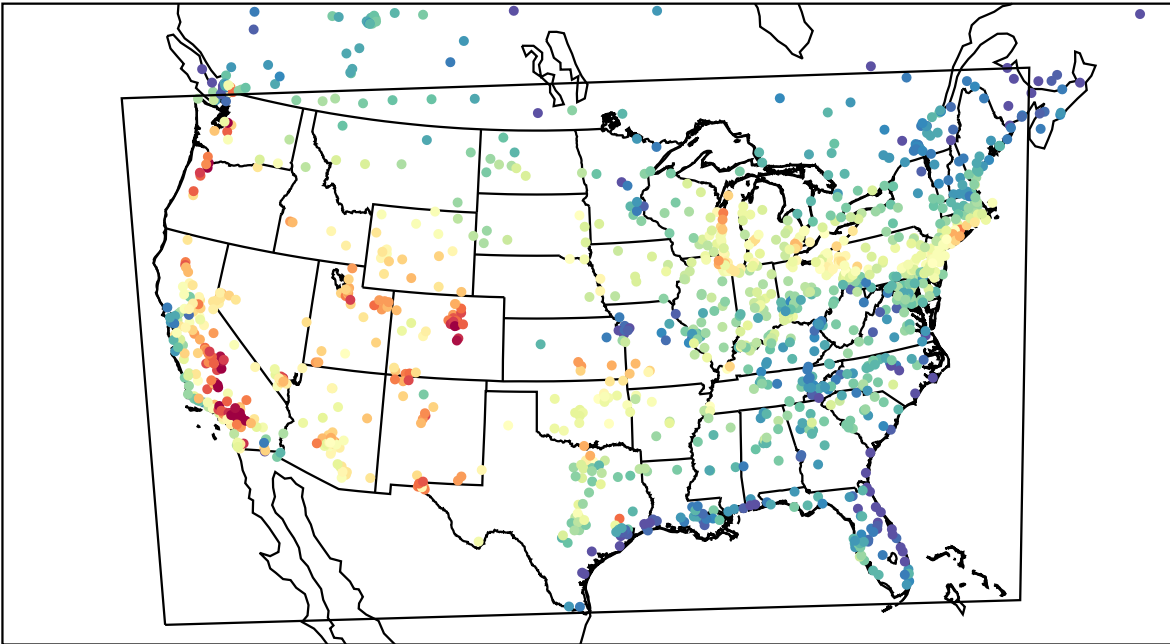

AirNOW (2022-07-26\_16:00:00)

WRF (2022-07-26\_16:00:00)

AirNOW (2022-07-26\_17:00:00)

WRF (2022-07-26\_17:00:00)

AirNOW (2022-07-26\_18:00:00)

WRF (2022-07-26\_18:00:00)

AirNOW (2022-07-26\_19:00:00)

WRF (2022-07-26\_19:00:00)

AirNOW (2022-07-26\_20:00:00)

WRF (2022-07-26\_20:00:00)

AirNOW (2022-07-26\_21:00:00)

WRF (2022-07-26\_21:00:00)

AirNOW (2022-07-26\_22:00:00)

WRF (2022-07-26\_22:00:00)

AirNOW (2022-07-26\_23:00:00)

WRF (2022-07-26\_23:00:00)