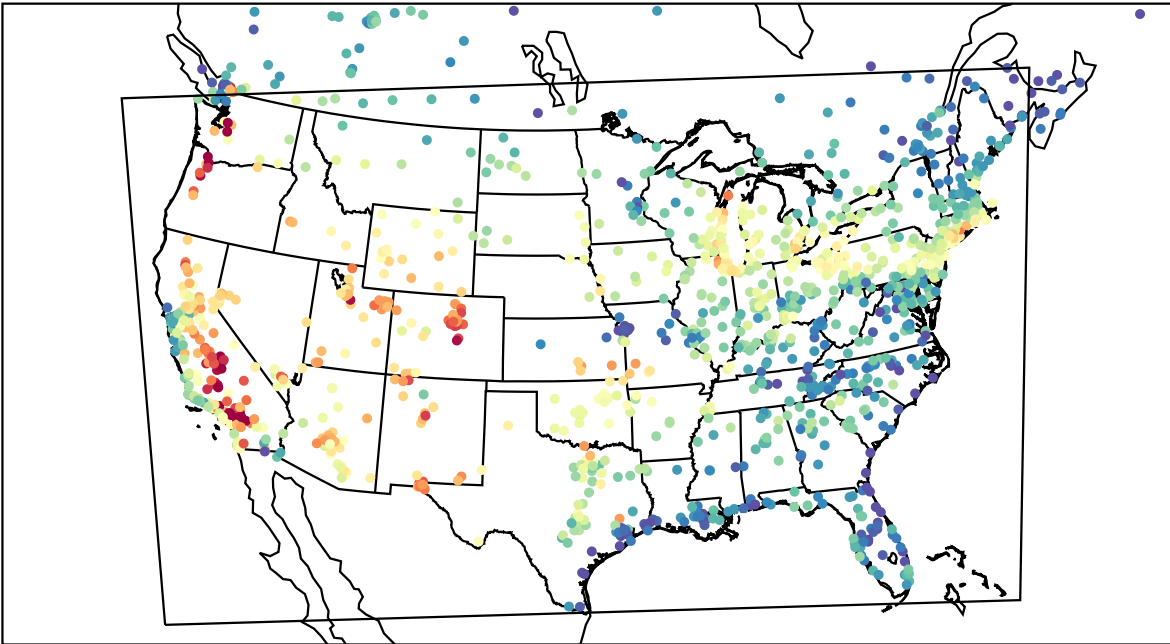

AirNOW (2022-07-26\_20:00:00)

WRF (2022-07-26\_20:00:00)

AirNOW (2022-07-26\_21:00:00)

WRF (2022-07-26\_21:00:00)

AirNOW (2022-07-26\_22:00:00)

WRF (2022-07-26\_22:00:00)

AirNOW (2022-07-26\_23:00:00)

WRF (2022-07-26\_23:00:00)

AirNOW (2022-07-27\_00:00:00)

WRF (2022-07-27\_00:00:00)

AirNOW (2022-07-27\_01:00:00)

WRF (2022-07-27\_01:00:00)

AirNOW (2022-07-27\_02:00:00)

WRF (2022-07-27\_02:00:00)

AirNOW (2022-07-27\_03:00:00)

WRF (2022-07-27\_03:00:00)