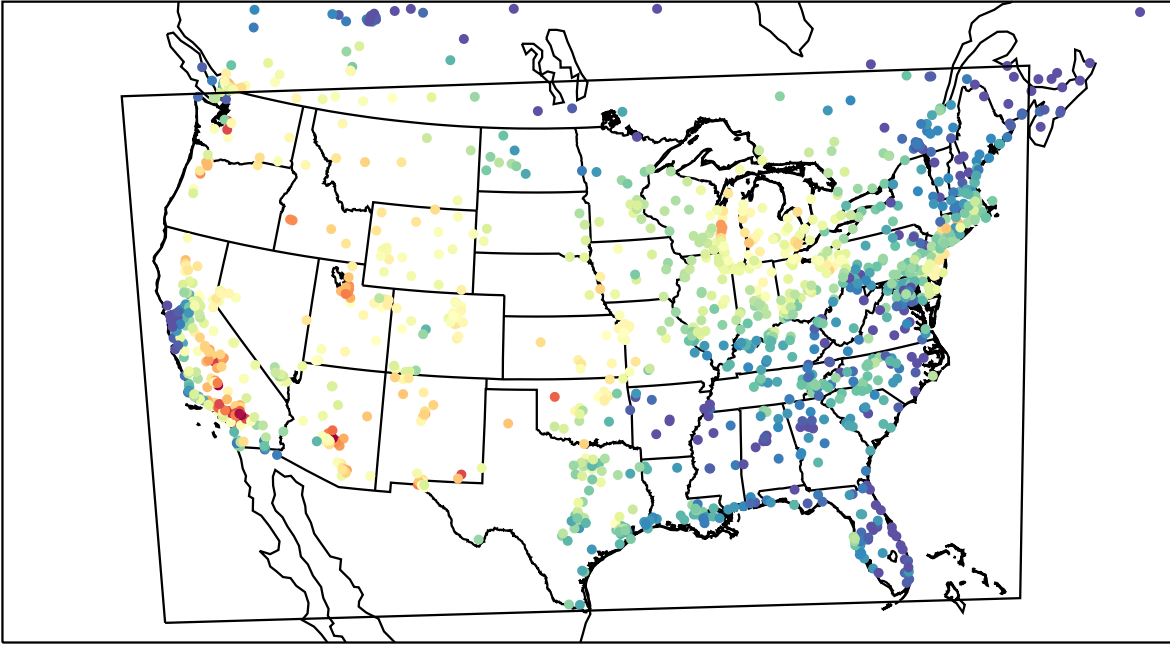

AirNOW (2022-07-31\_20:00:00)

WRF (2022-07-31\_20:00:00)

AirNOW (2022-07-31\_21:00:00)

WRF (2022-07-31\_21:00:00)

AirNOW (2022-07-31\_22:00:00)

WRF (2022-07-31\_22:00:00)

AirNOW (2022-07-31\_23:00:00)

WRF (2022-07-31\_23:00:00)

AirNOW (2022-08-01\_00:00:00)

WRF (2022-08-01\_00:00:00)

AirNOW (2022-08-01\_01:00:00)

WRF (2022-08-01\_01:00:00)

AirNOW (2022-08-01\_02:00:00)

WRF (2022-08-01\_02:00:00)

AirNOW (2022-08-01\_03:00:00)

WRF (2022-08-01\_03:00:00)