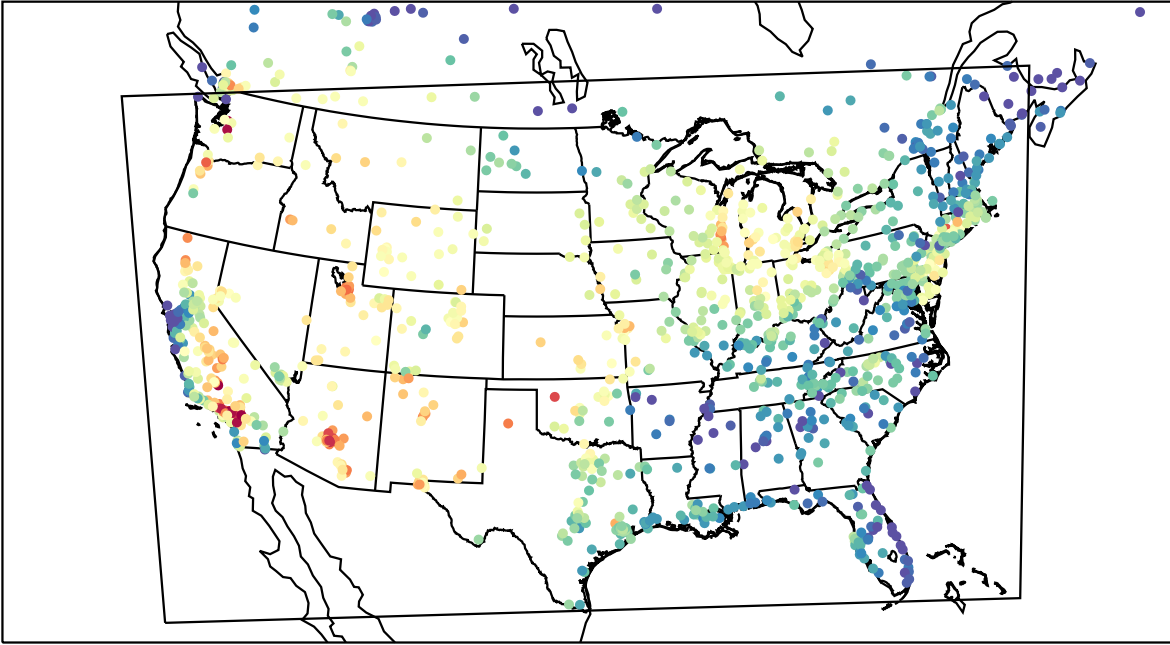

AirNOW (2022-07-31\_20:00:00)

WRF (2022-07-31\_20:00:00)

AirNOW (2022-07-31\_21:00:00)

WRF (2022-07-31\_21:00:00)

AirNOW (2022-07-31\_22:00:00)

WRF (2022-07-31\_22:00:00)

AirNOW (2022-07-31\_23:00:00)

WRF (2022-07-31\_23:00:00)

AirNOW (2022-08-01\_00:00:00)

WRF (2022-08-01\_00:00:00)

AirNOW (2022-08-01\_01:00:00)

WRF (2022-08-01\_01:00:00)

AirNOW (2022-08-01\_02:00:00)

WRF (2022-08-01\_02:00:00)

AirNOW (2022-08-01\_03:00:00)

WRF (2022-08-01\_03:00:00)