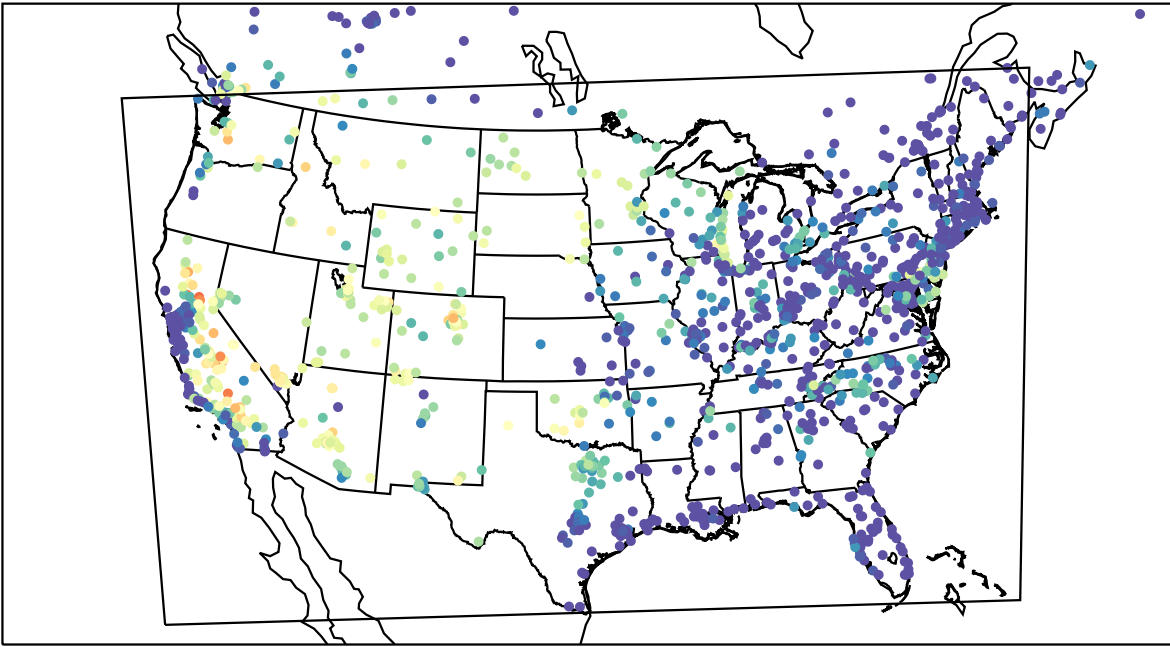

AirNOW (2022-07-31\_00:00:00)

WRF (2022-07-31\_00:00:00)

AirNOW (2022-07-31\_01:00:00)

WRF (2022-07-31\_01:00:00)

AirNOW (2022-07-31\_02:00:00)

WRF (2022-07-31\_02:00:00)

AirNOW (2022-07-31\_03:00:00)

WRF (2022-07-31\_03:00:00)

AirNOW (2022-07-31\_04:00:00)

WRF (2022-07-31\_04:00:00)

AirNOW (2022-07-31\_05:00:00)

WRF (2022-07-31\_05:00:00)

AirNOW (2022-07-31\_06:00:00)

WRF (2022-07-31\_06:00:00)

AirNOW (2022-07-31\_07:00:00)

WRF (2022-07-31\_07:00:00)