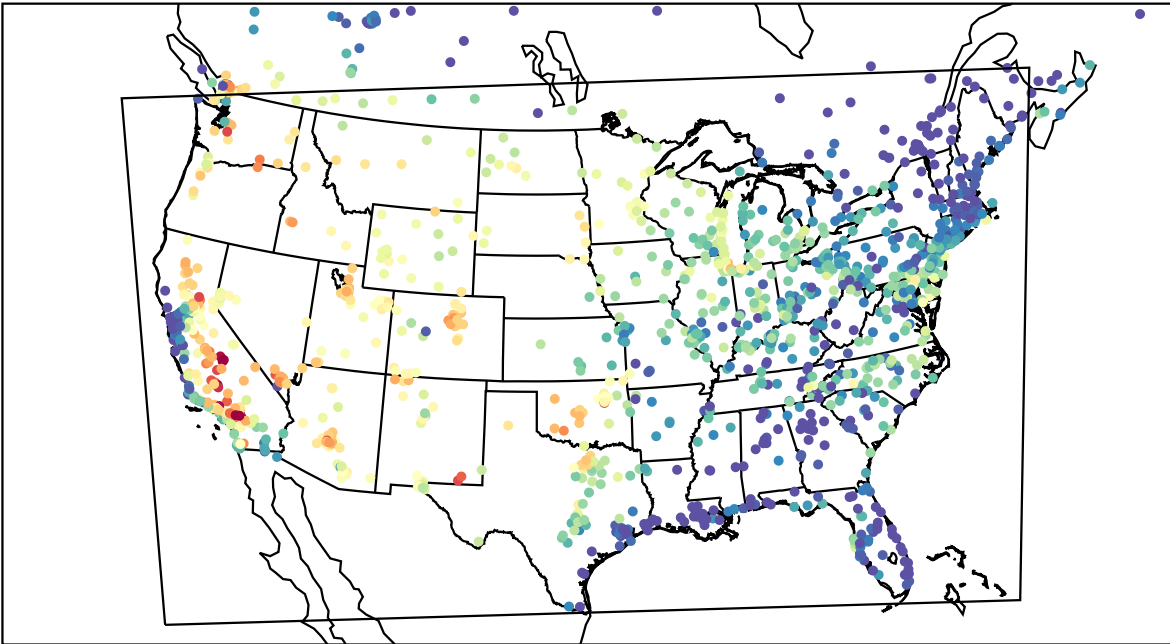

AirNOW (2022-07-31\_00:00:00)

WRF (2022-07-31\_00:00:00)

AirNOW (2022-07-31\_01:00:00)

WRF (2022-07-31\_01:00:00)

AirNOW (2022-07-31\_02:00:00)

WRF (2022-07-31\_02:00:00)

AirNOW (2022-07-31\_03:00:00)

WRF (2022-07-31\_03:00:00)

AirNOW (2022-07-31\_04:00:00)

WRF (2022-07-31\_04:00:00)

AirNOW (2022-07-31\_05:00:00)

WRF (2022-07-31\_05:00:00)

AirNOW (2022-07-31\_06:00:00)

WRF (2022-07-31\_06:00:00)

AirNOW (2022-07-31\_07:00:00)

WRF (2022-07-31\_07:00:00)