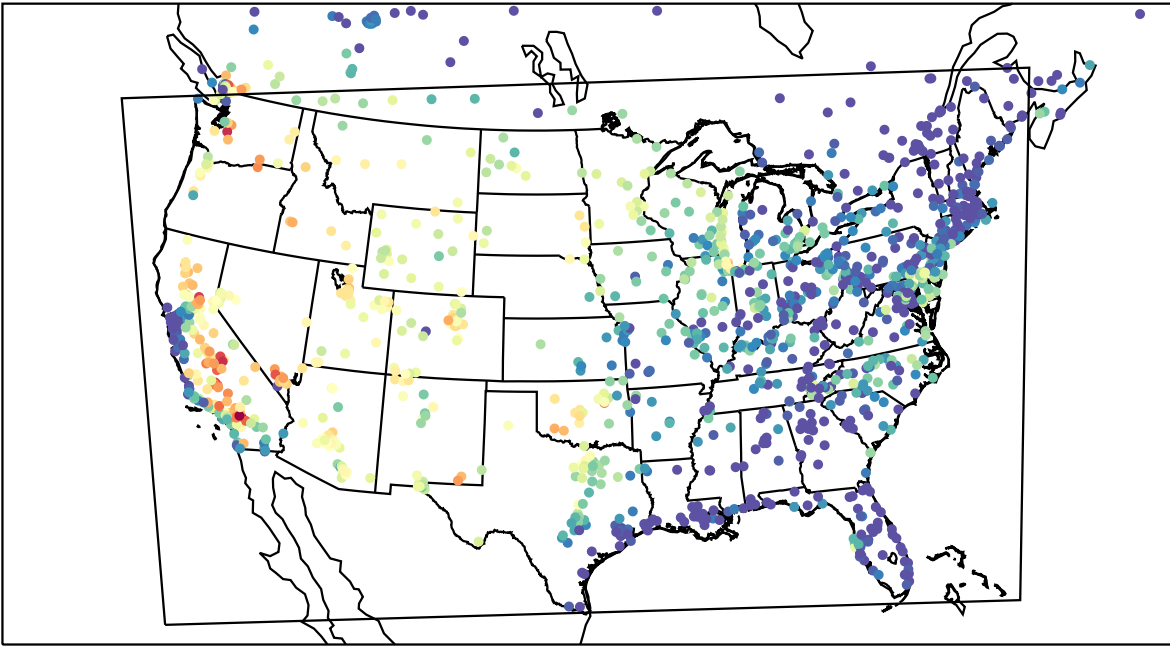

AirNOW (2022-07-31\_00:00:00)

WRF (2022-07-31\_00:00:00)

AirNOW (2022-07-31\_01:00:00)

WRF (2022-07-31\_01:00:00)

AirNOW (2022-07-31\_02:00:00)

WRF (2022-07-31\_02:00:00)

AirNOW (2022-07-31\_03:00:00)

WRF (2022-07-31\_03:00:00)

AirNOW (2022-07-31\_04:00:00)

WRF (2022-07-31\_04:00:00)

AirNOW (2022-07-31\_05:00:00)

WRF (2022-07-31\_05:00:00)

AirNOW (2022-07-31\_06:00:00)

WRF (2022-07-31\_06:00:00)

AirNOW (2022-07-31\_07:00:00)

WRF (2022-07-31\_07:00:00)