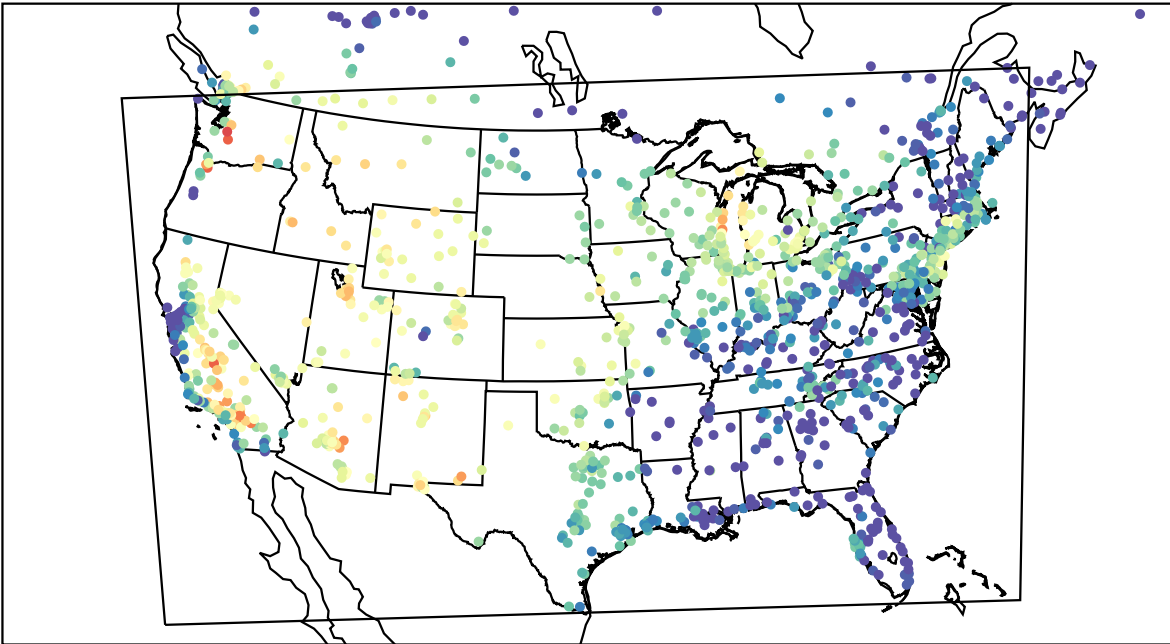

AirNOW (2022-07-31\_20:00:00)

WRF (2022-07-31\_20:00:00)

AirNOW (2022-07-31\_21:00:00)

WRF (2022-07-31\_21:00:00)

AirNOW (2022-07-31\_22:00:00)

WRF (2022-07-31\_22:00:00)

AirNOW (2022-07-31\_23:00:00)

WRF (2022-07-31\_23:00:00)

AirNOW (2022-08-01\_00:00:00)

WRF (2022-08-01\_00:00:00)

AirNOW (2022-08-01\_01:00:00)

WRF (2022-08-01\_01:00:00)

AirNOW (2022-08-01\_02:00:00)

WRF (2022-08-01\_02:00:00)

AirNOW (2022-08-01\_03:00:00)

WRF (2022-08-01\_03:00:00)