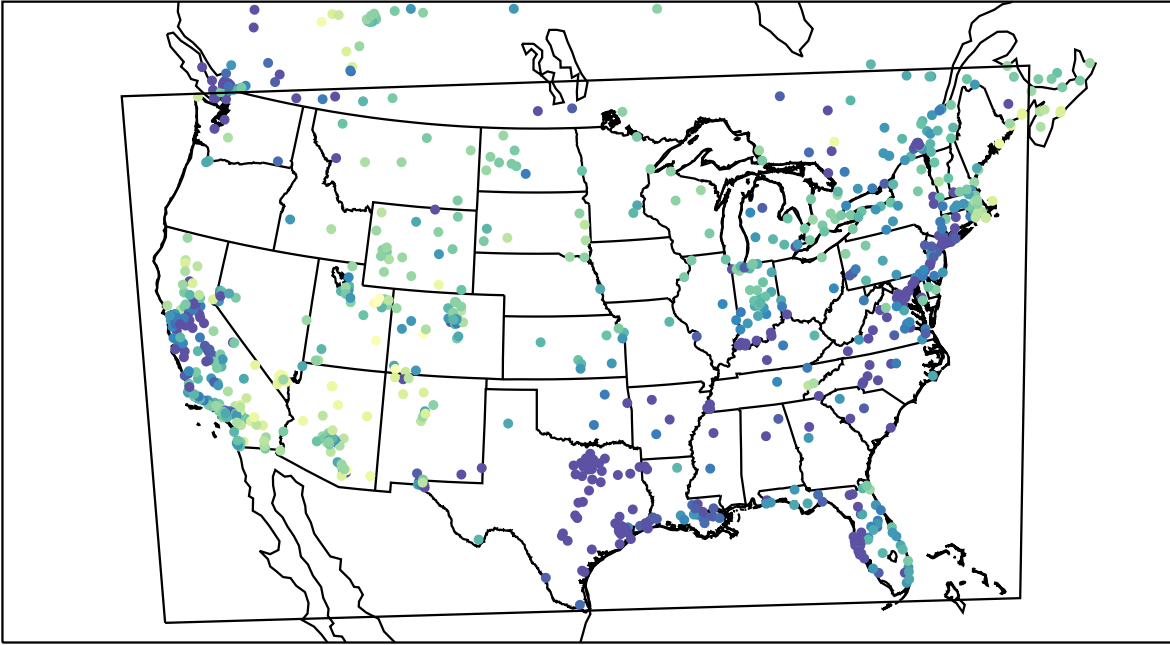

AirNOW (2023-01-30\_00:00:00)

WRF (2023-01-30\_00:00:00)

AirNOW (2023-01-30\_01:00:00)

WRF (2023-01-30\_01:00:00)

AirNOW (2023-01-30\_02:00:00)

WRF (2023-01-30\_02:00:00)

AirNOW (2023-01-30\_03:00:00)

WRF (2023-01-30\_03:00:00)

AirNOW (2023-01-30\_04:00:00)

WRF (2023-01-30\_04:00:00)

AirNOW (2023-01-30\_05:00:00)

WRF (2023-01-30\_05:00:00)

AirNOW (2023-01-30\_06:00:00)

WRF (2023-01-30\_06:00:00)

AirNOW (2023-01-30\_07:00:00)

WRF (2023-01-30\_07:00:00)