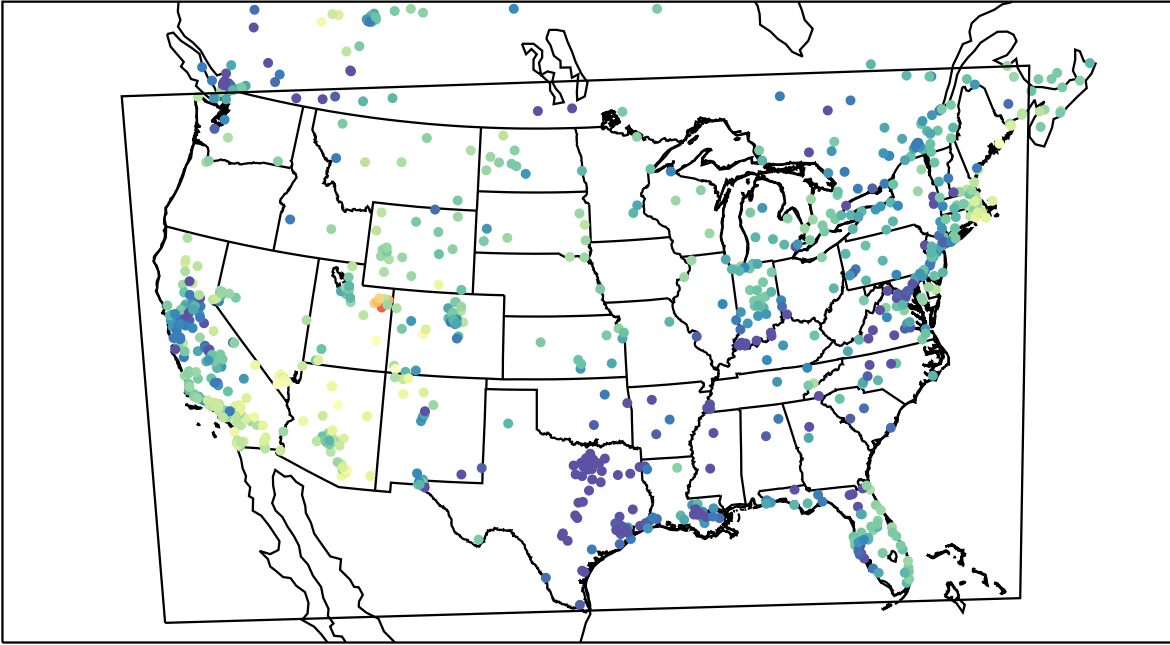

AirNOW (2023-01-30\_00:00:00)

WRF (2023-01-30\_00:00:00)

AirNOW (2023-01-30\_01:00:00)

WRF (2023-01-30\_01:00:00)

AirNOW (2023-01-30\_02:00:00)

WRF (2023-01-30\_02:00:00)

AirNOW (2023-01-30\_03:00:00)

WRF (2023-01-30\_03:00:00)

AirNOW (2023-01-30\_04:00:00)

WRF (2023-01-30\_04:00:00)

AirNOW (2023-01-30\_05:00:00)

WRF (2023-01-30\_05:00:00)

AirNOW (2023-01-30\_06:00:00)

WRF (2023-01-30\_06:00:00)

AirNOW (2023-01-30\_07:00:00)

WRF (2023-01-30\_07:00:00)