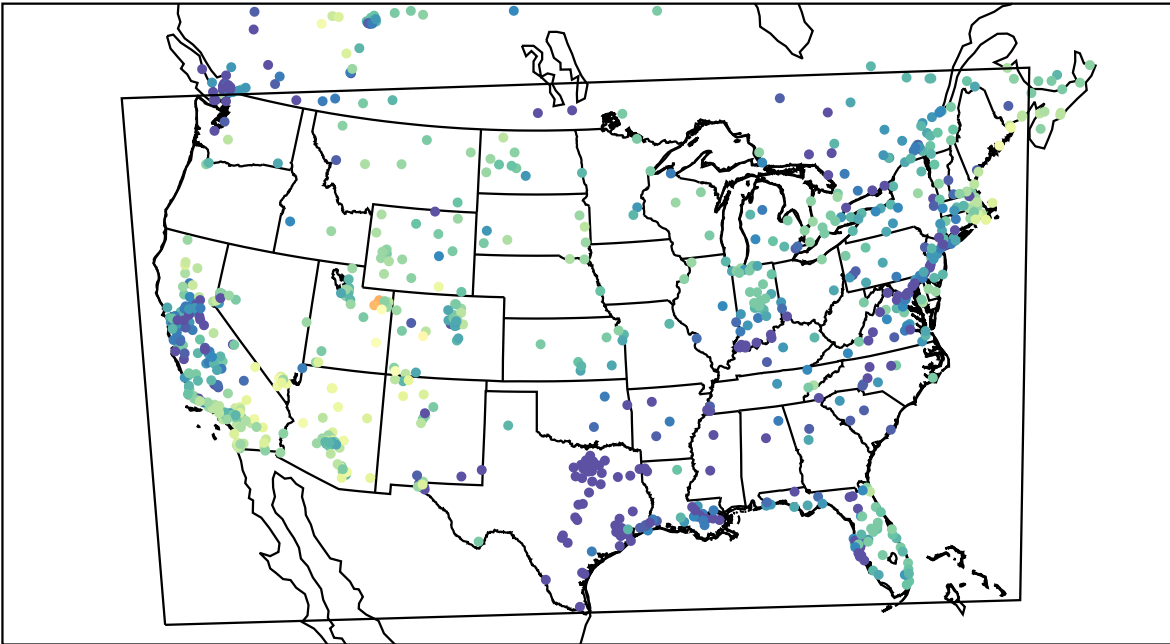

AirNOW (2023-01-30\_00:00:00)

WRF (2023-01-30\_00:00:00)

AirNOW (2023-01-30\_01:00:00)

WRF (2023-01-30\_01:00:00)

AirNOW (2023-01-30\_02:00:00)

WRF (2023-01-30\_02:00:00)

AirNOW (2023-01-30\_03:00:00)

WRF (2023-01-30\_03:00:00)

AirNOW (2023-01-30\_04:00:00)

WRF (2023-01-30\_04:00:00)

AirNOW (2023-01-30\_05:00:00)

WRF (2023-01-30\_05:00:00)

AirNOW (2023-01-30\_06:00:00)

WRF (2023-01-30\_06:00:00)

AirNOW (2023-01-30\_07:00:00)

WRF (2023-01-30\_07:00:00)