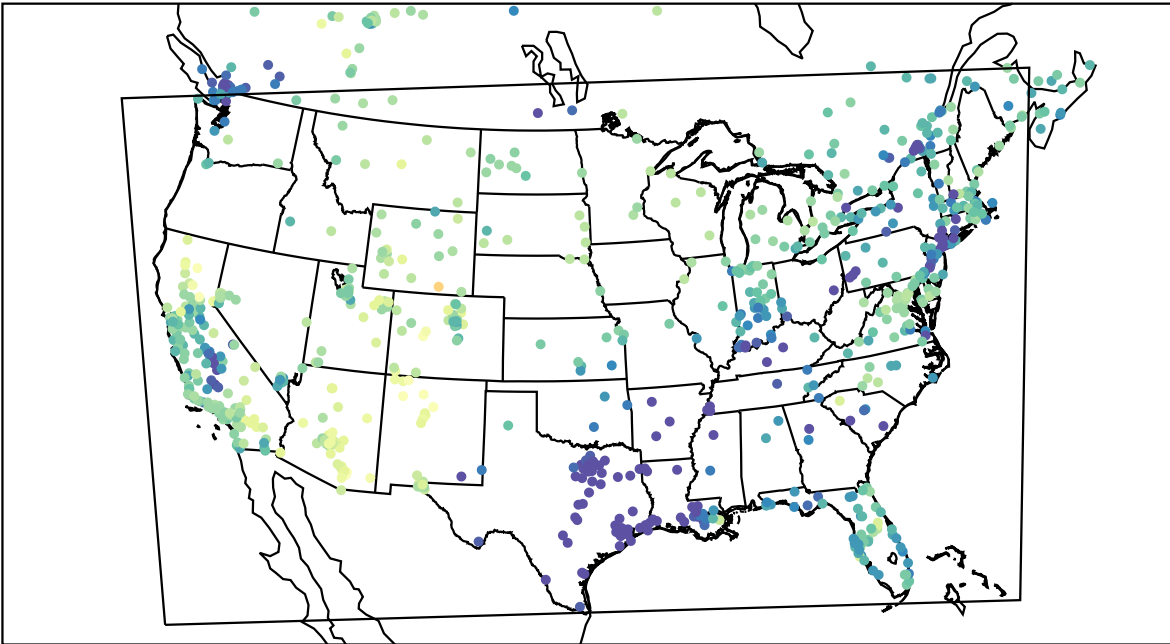

AirNOW (2023-01-30\_16:00:00)

WRF (2023-01-30\_16:00:00)

AirNOW (2023-01-30\_17:00:00)

WRF (2023-01-30\_17:00:00)

AirNOW (2023-01-30\_18:00:00)

WRF (2023-01-30\_18:00:00)

AirNOW (2023-01-30\_19:00:00)

WRF (2023-01-30\_19:00:00)

AirNOW (2023-01-30\_20:00:00)

WRF (2023-01-30\_20:00:00)

AirNOW (2023-01-30\_21:00:00)

WRF (2023-01-30\_21:00:00)

AirNOW (2023-01-30\_22:00:00)

WRF (2023-01-30\_22:00:00)

AirNOW (2023-01-30\_23:00:00)

WRF (2023-01-30\_23:00:00)