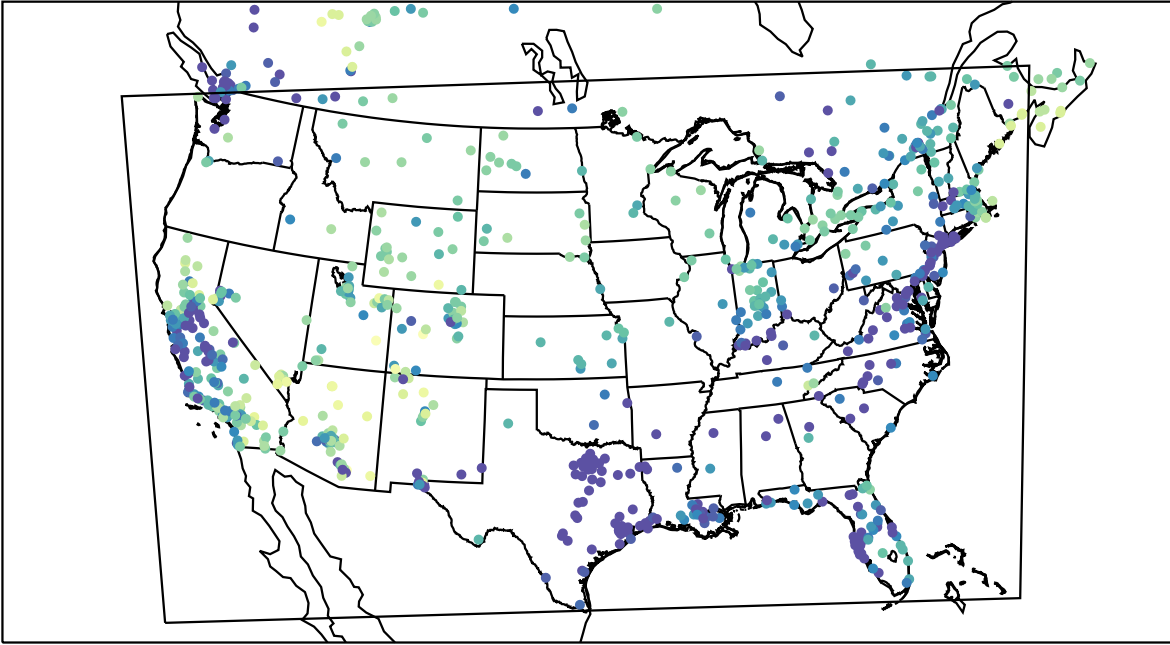

AirNOW (2023-01-30\_00:00:00)

WRF (2023-01-30\_00:00:00)

AirNOW (2023-01-30\_01:00:00)

WRF (2023-01-30\_01:00:00)

AirNOW (2023-01-30\_02:00:00)

WRF (2023-01-30\_02:00:00)

AirNOW (2023-01-30\_03:00:00)

WRF (2023-01-30\_03:00:00)

AirNOW (2023-01-30\_04:00:00)

WRF (2023-01-30\_04:00:00)

AirNOW (2023-01-30\_05:00:00)

WRF (2023-01-30\_05:00:00)

AirNOW (2023-01-30\_06:00:00)

WRF (2023-01-30\_06:00:00)

AirNOW (2023-01-30\_07:00:00)

WRF (2023-01-30\_07:00:00)