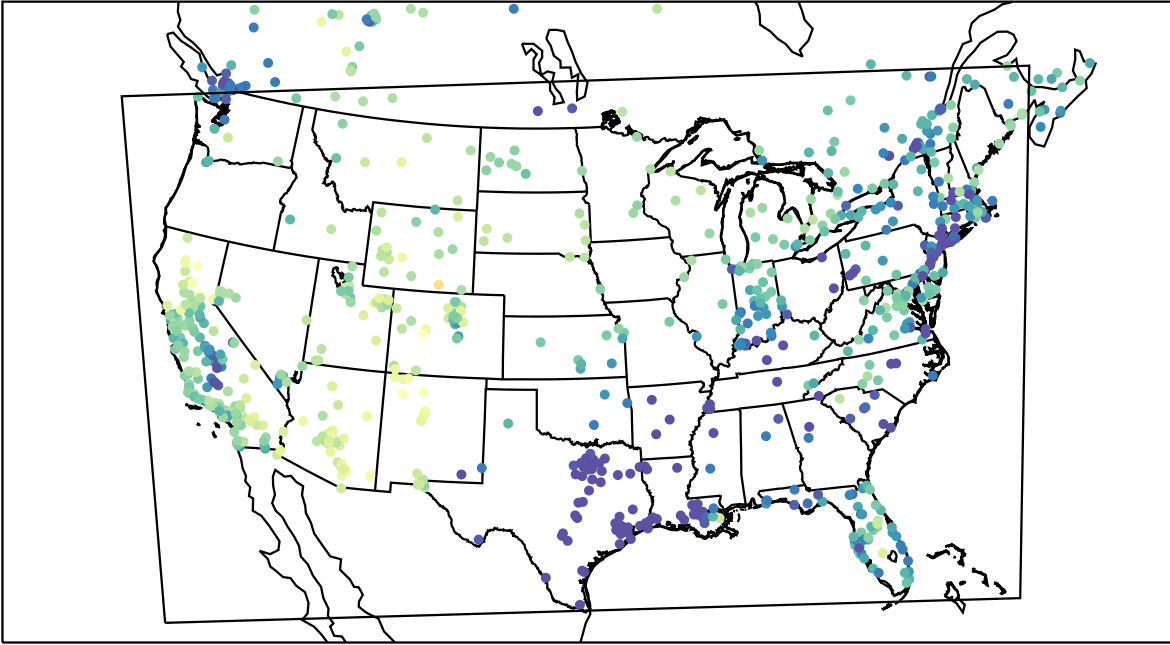

AirNOW (2023-01-30\_20:00:00)

WRF (2023-01-30\_20:00:00)

AirNOW (2023-01-30\_21:00:00)

WRF (2023-01-30\_21:00:00)

AirNOW (2023-01-30\_22:00:00)

WRF (2023-01-30\_22:00:00)

AirNOW (2023-01-30\_23:00:00)

WRF (2023-01-30\_23:00:00)

AirNOW (2023-01-31\_00:00:00)

WRF (2023-01-31\_00:00:00)

AirNOW (2023-01-31\_01:00:00)

WRF (2023-01-31\_01:00:00)

AirNOW (2023-01-31\_02:00:00)

WRF (2023-01-31\_02:00:00)

AirNOW (2023-01-31\_03:00:00)

WRF (2023-01-31\_03:00:00)