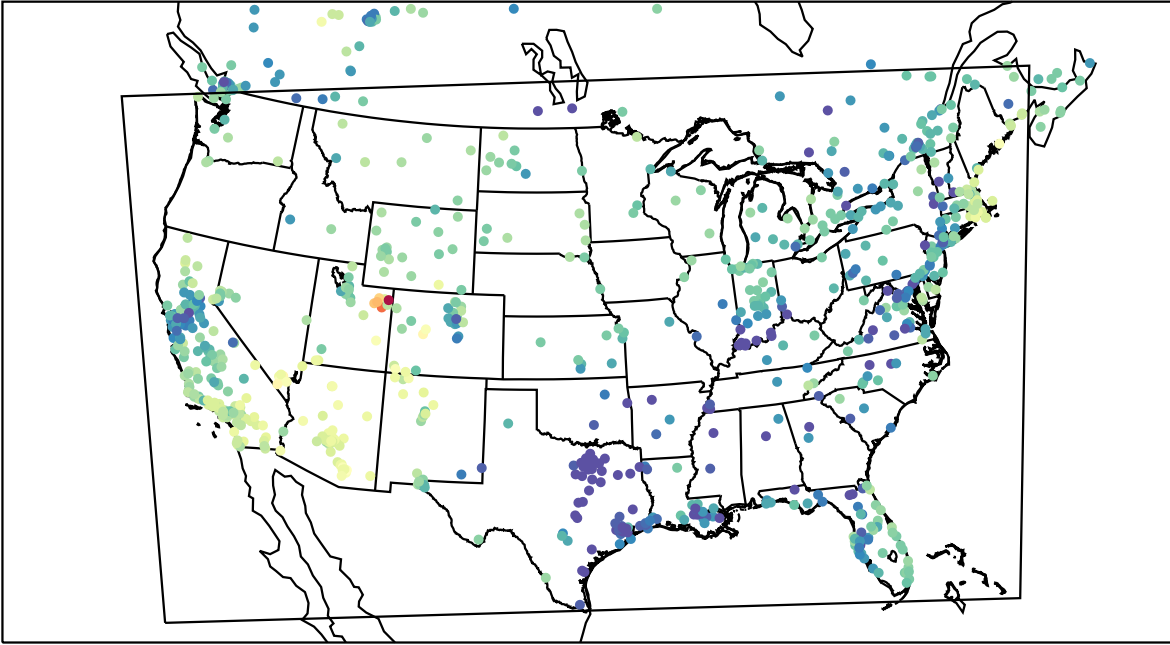

AirNOW (2023-01-30\_00:00:00)

WRF (2023-01-30\_00:00:00)

AirNOW (2023-01-30\_01:00:00)

WRF (2023-01-30\_01:00:00)

AirNOW (2023-01-30\_02:00:00)

WRF (2023-01-30\_02:00:00)

AirNOW (2023-01-30\_03:00:00)

WRF (2023-01-30\_03:00:00)

AirNOW (2023-01-30\_04:00:00)

WRF (2023-01-30\_04:00:00)

AirNOW (2023-01-30\_05:00:00)

WRF (2023-01-30\_05:00:00)

AirNOW (2023-01-30\_06:00:00)

WRF (2023-01-30\_06:00:00)

AirNOW (2023-01-30\_07:00:00)

WRF (2023-01-30\_07:00:00)