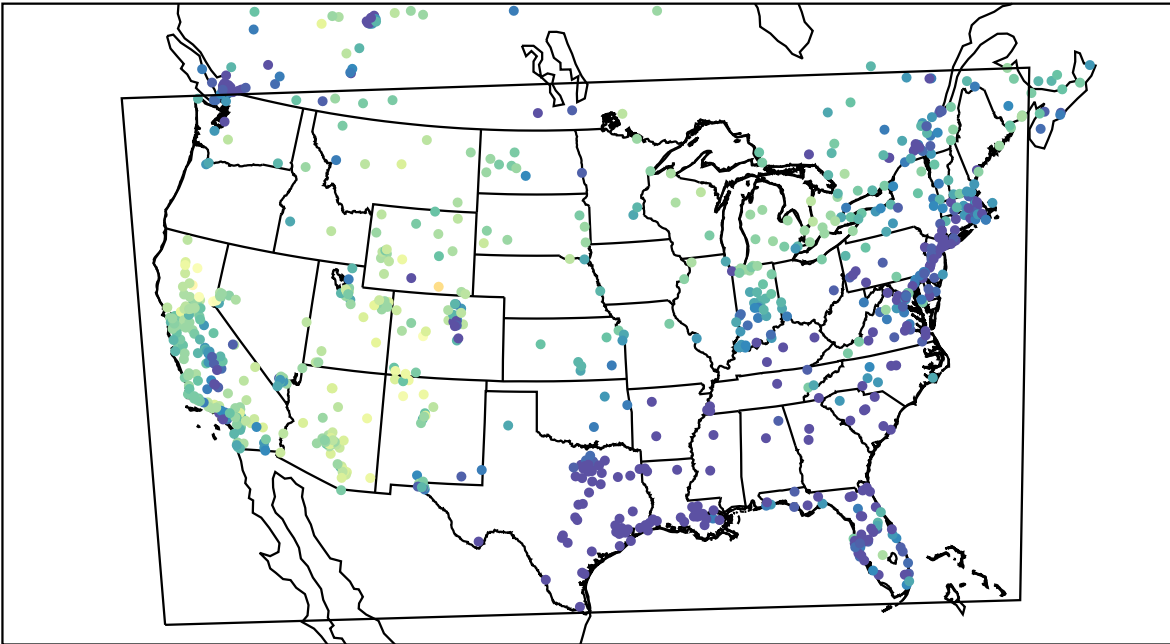

AirNOW (2023-01-30\_20:00:00)

WRF (2023-01-30\_20:00:00)

AirNOW (2023-01-30\_21:00:00)

WRF (2023-01-30\_21:00:00)

AirNOW (2023-01-30\_22:00:00)

WRF (2023-01-30\_22:00:00)

AirNOW (2023-01-30\_23:00:00)

WRF (2023-01-30\_23:00:00)

AirNOW (2023-01-31\_00:00:00)

WRF (2023-01-31\_00:00:00)

AirNOW (2023-01-31\_01:00:00)

WRF (2023-01-31\_01:00:00)

AirNOW (2023-01-31\_02:00:00)

WRF (2023-01-31\_02:00:00)

AirNOW (2023-01-31\_03:00:00)

WRF (2023-01-31\_03:00:00)