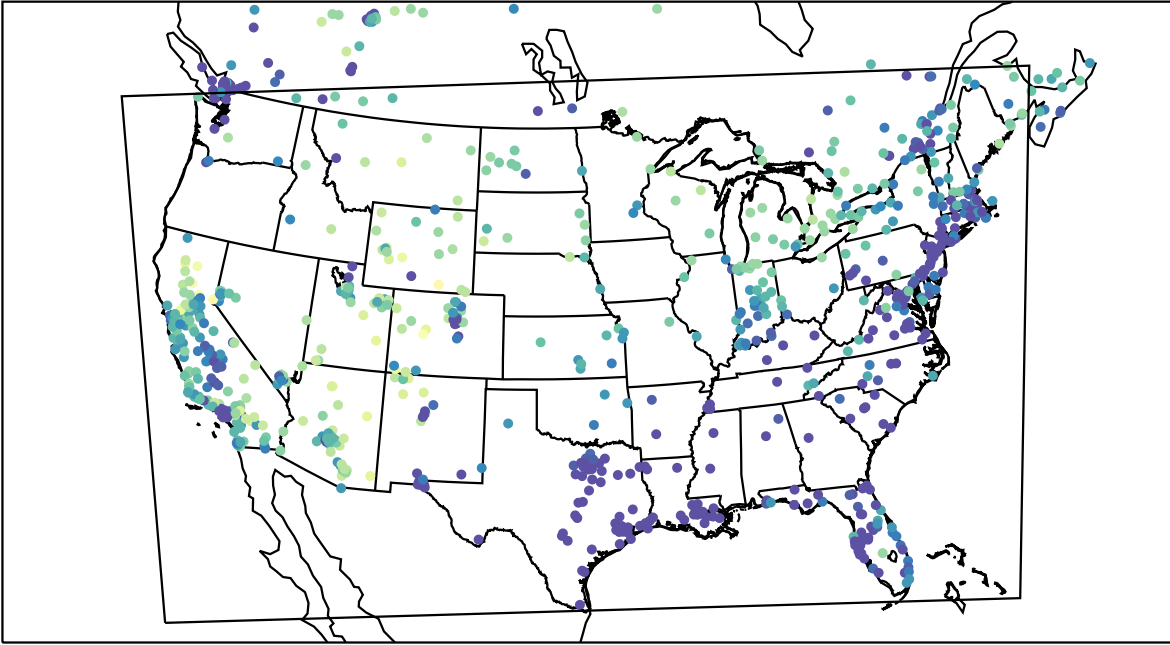

AirNOW (2023-01-30\_20:00:00)

WRF (2023-01-30\_20:00:00)

AirNOW (2023-01-30\_21:00:00)

WRF (2023-01-30\_21:00:00)

AirNOW (2023-01-30\_22:00:00)

WRF (2023-01-30\_22:00:00)

AirNOW (2023-01-30\_23:00:00)

WRF (2023-01-30\_23:00:00)

AirNOW (2023-01-31\_00:00:00)

WRF (2023-01-31\_00:00:00)

AirNOW (2023-01-31\_01:00:00)

WRF (2023-01-31\_01:00:00)

AirNOW (2023-01-31\_02:00:00)

WRF (2023-01-31\_02:00:00)

AirNOW (2023-01-31\_03:00:00)

WRF (2023-01-31\_03:00:00)