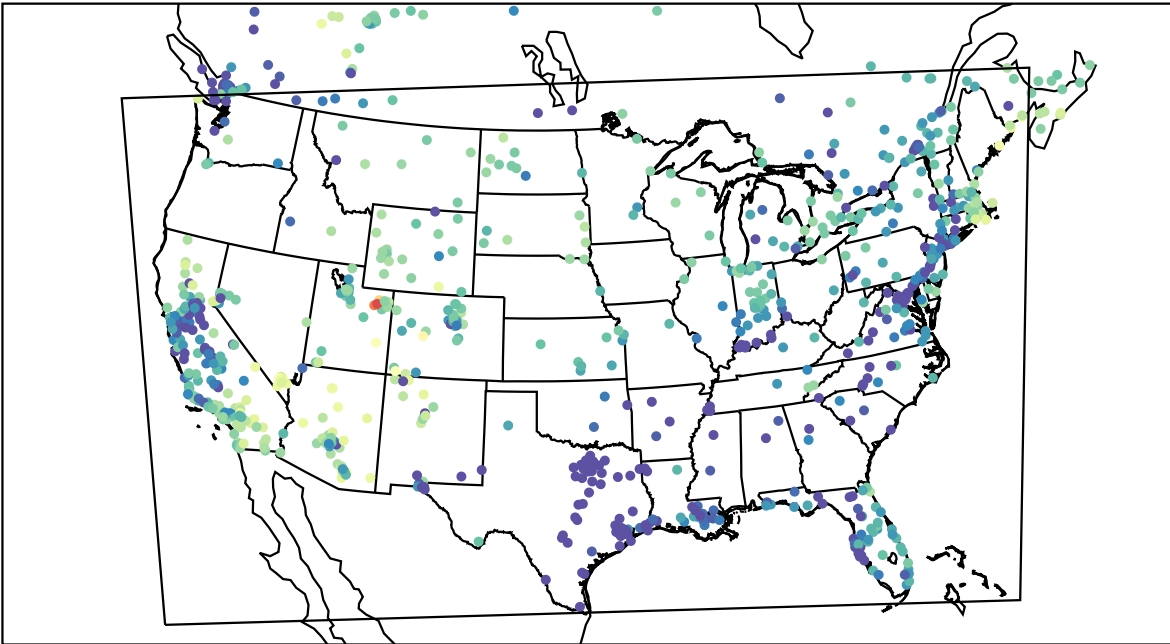

AirNOW (2023-01-30\_00:00:00)

WRF (2023-01-30\_00:00:00)

AirNOW (2023-01-30\_01:00:00)

WRF (2023-01-30\_01:00:00)

AirNOW (2023-01-30\_02:00:00)

WRF (2023-01-30\_02:00:00)

AirNOW (2023-01-30\_03:00:00)

WRF (2023-01-30\_03:00:00)

AirNOW (2023-01-30\_04:00:00)

WRF (2023-01-30\_04:00:00)

AirNOW (2023-01-30\_05:00:00)

WRF (2023-01-30\_05:00:00)

AirNOW (2023-01-30\_06:00:00)

WRF (2023-01-30\_06:00:00)

AirNOW (2023-01-30\_07:00:00)

WRF (2023-01-30\_07:00:00)