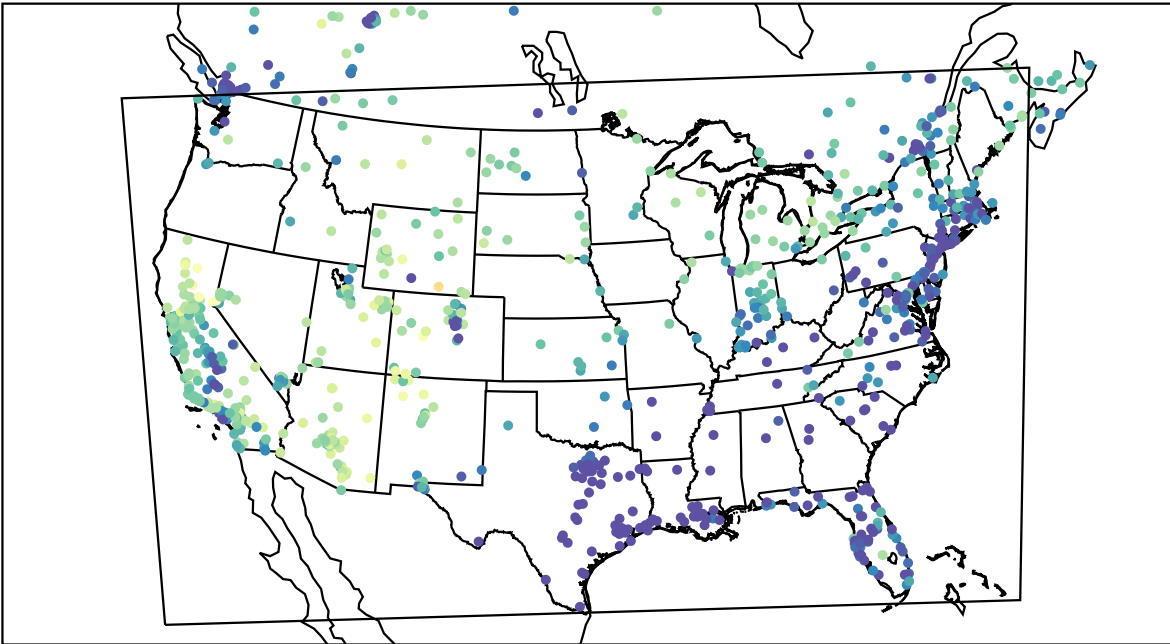

AirNOW (2023-01-31\_00:00:00)

WRF (2023-01-31\_00:00:00)

AirNOW (2023-01-31\_01:00:00)

WRF (2023-01-31\_01:00:00)

AirNOW (2023-01-31\_02:00:00)

WRF (2023-01-31\_02:00:00)

AirNOW (2023-01-31\_03:00:00)

WRF (2023-01-31\_03:00:00)

AirNOW (2023-01-31\_04:00:00)

WRF (2023-01-31\_04:00:00)

AirNOW (2023-01-31\_05:00:00)

WRF (2023-01-31\_05:00:00)

AirNOW (2023-01-31\_06:00:00)

WRF (2023-01-31\_06:00:00)

AirNOW (2023-01-31\_07:00:00)

WRF (2023-01-31\_07:00:00)