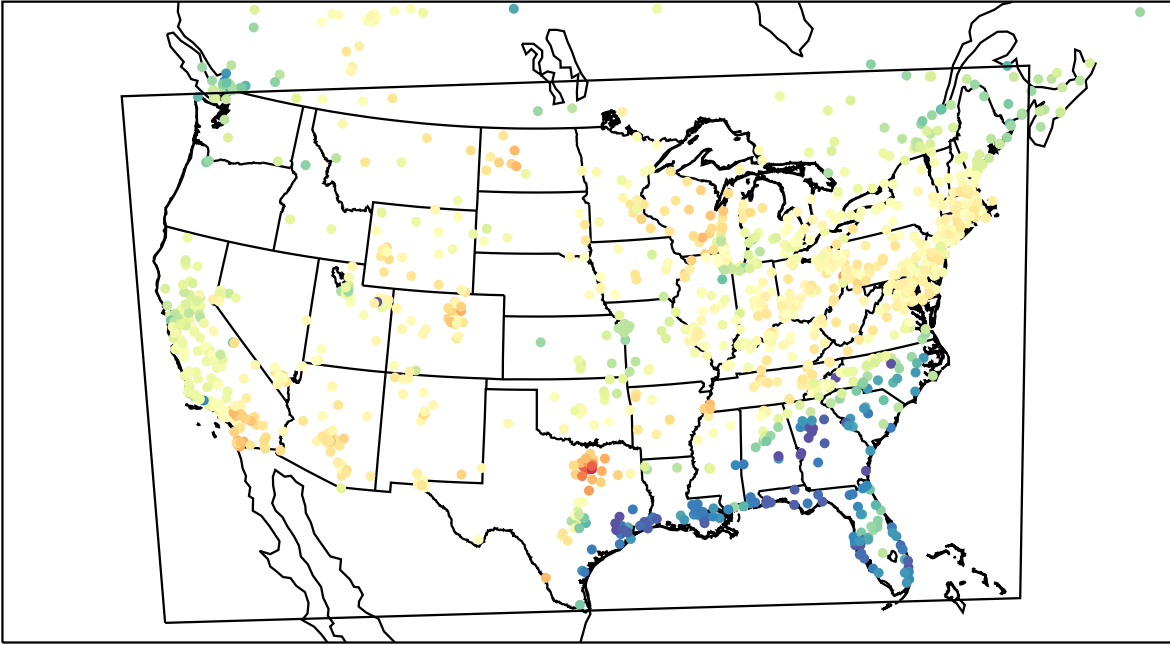

AirNOW (2023-03-26\_20:00:00)

WRF (2023-03-26\_20:00:00)

AirNOW (2023-03-26\_21:00:00)

WRF (2023-03-26\_21:00:00)

AirNOW (2023-03-26\_22:00:00)

WRF (2023-03-26\_22:00:00)

AirNOW (2023-03-26\_23:00:00)

WRF (2023-03-26\_23:00:00)

AirNOW (2023-03-27\_00:00:00)

WRF (2023-03-27\_00:00:00)

AirNOW (2023-03-27\_01:00:00)

WRF (2023-03-27\_01:00:00)

AirNOW (2023-03-27\_02:00:00)

WRF (2023-03-27\_02:00:00)

AirNOW (2023-03-27\_03:00:00)

WRF (2023-03-27\_03:00:00)