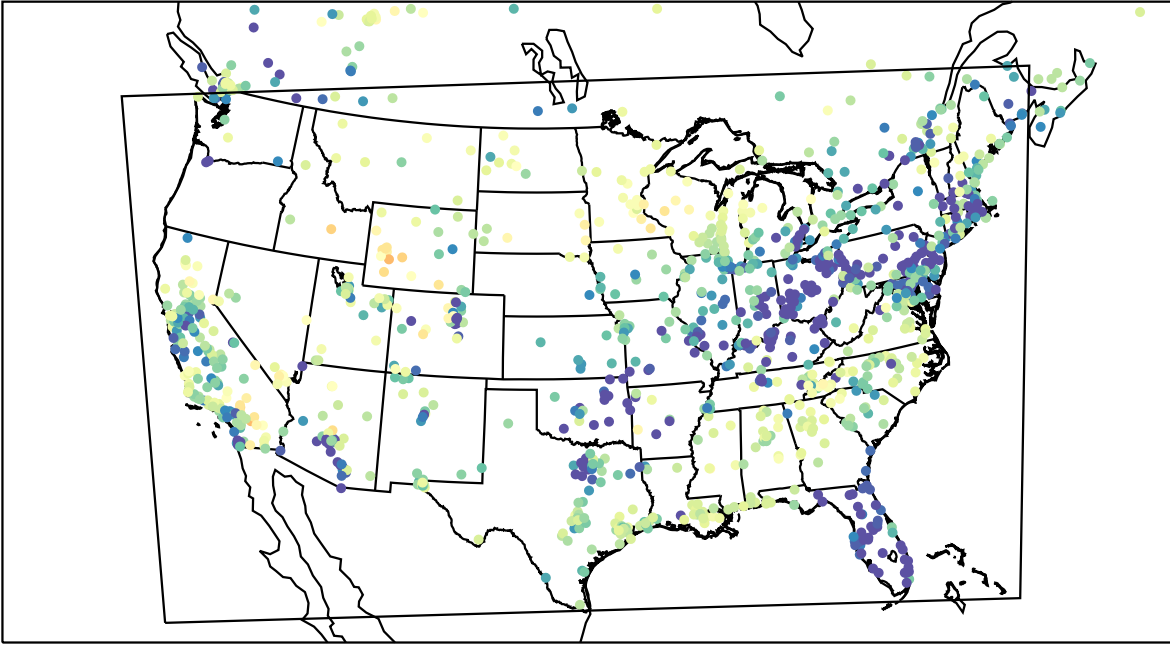

AirNOW (2023-03-29\_04:00:00)

WRF (2023-03-29\_04:00:00)

AirNOW (2023-03-29\_05:00:00)

WRF (2023-03-29\_05:00:00)

AirNOW (2023-03-29\_06:00:00)

WRF (2023-03-29\_06:00:00)

AirNOW (2023-03-29\_07:00:00)

WRF (2023-03-29\_07:00:00)

AirNOW (2023-03-29\_08:00:00)

WRF (2023-03-29\_08:00:00)

AirNOW (2023-03-29\_09:00:00)

WRF (2023-03-29\_09:00:00)

AirNOW (2023-03-29\_10:00:00)

WRF (2023-03-29\_10:00:00)

AirNOW (2023-03-29\_11:00:00)

WRF (2023-03-29\_11:00:00)