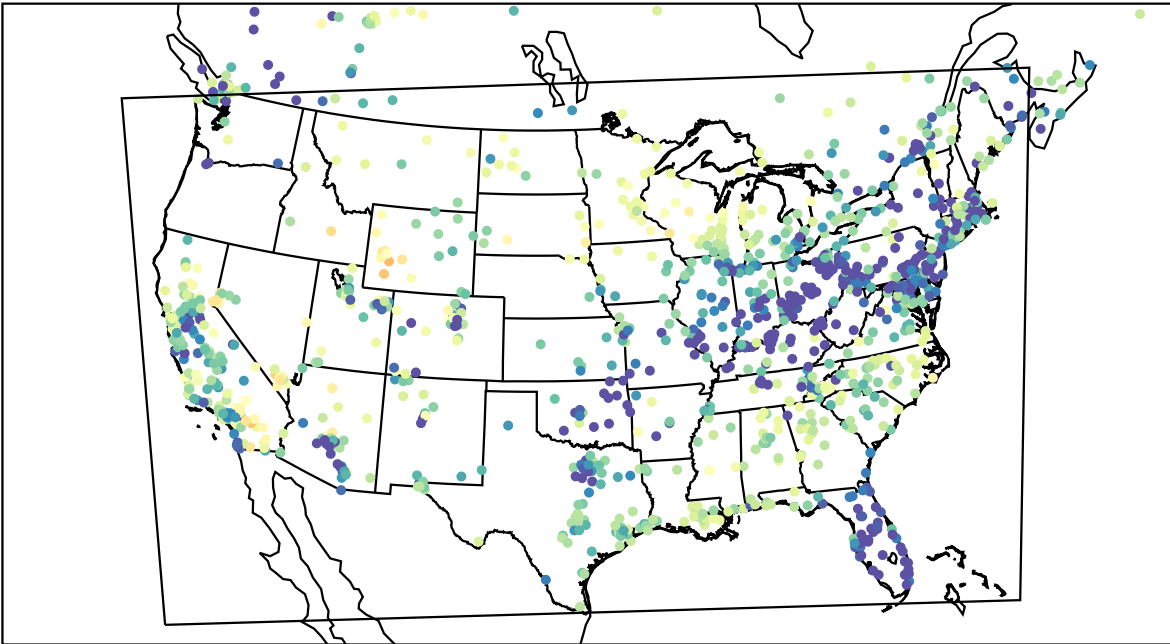

AirNOW (2023-03-29\_04:00:00)

WRF (2023-03-29\_04:00:00)

AirNOW (2023-03-29\_05:00:00)

WRF (2023-03-29\_05:00:00)

AirNOW (2023-03-29\_06:00:00)

WRF (2023-03-29\_06:00:00)

AirNOW (2023-03-29\_07:00:00)

WRF (2023-03-29\_07:00:00)

AirNOW (2023-03-29\_08:00:00)

WRF (2023-03-29\_08:00:00)

AirNOW (2023-03-29\_09:00:00)

WRF (2023-03-29\_09:00:00)

AirNOW (2023-03-29\_10:00:00)

WRF (2023-03-29\_10:00:00)

AirNOW (2023-03-29\_11:00:00)

WRF (2023-03-29\_11:00:00)