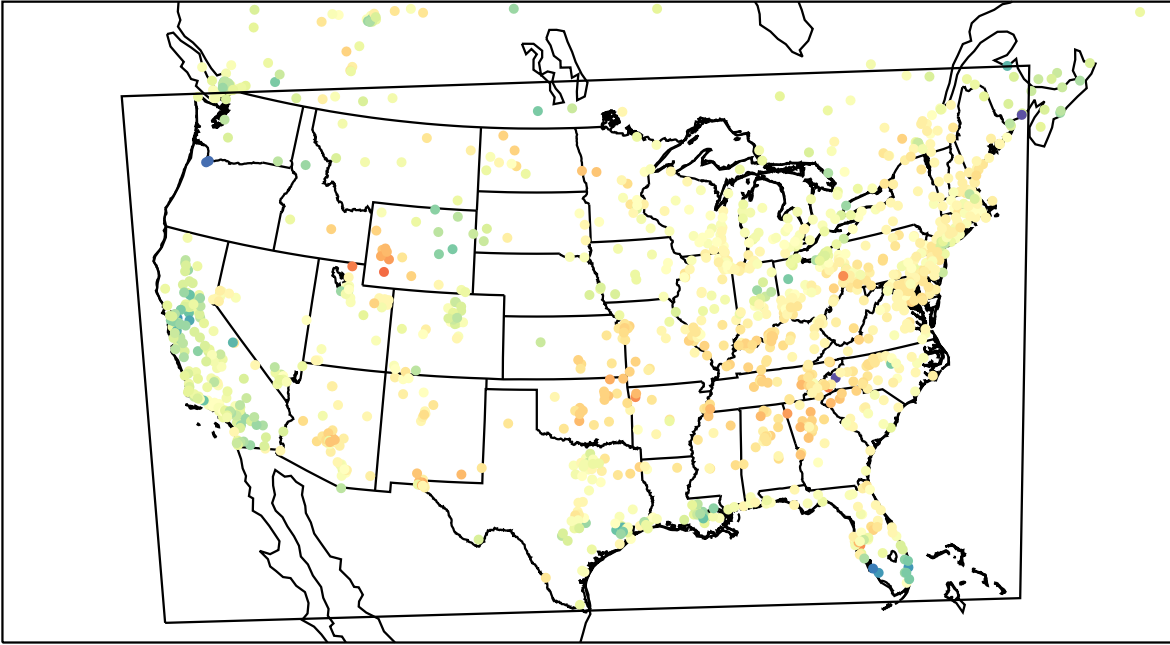

AirNOW (2023-03-29\_16:00:00)

WRF (2023-03-29\_16:00:00)

AirNOW (2023-03-29\_17:00:00)

WRF (2023-03-29\_17:00:00)

AirNOW (2023-03-29\_18:00:00)

WRF (2023-03-29\_18:00:00)

AirNOW (2023-03-29\_19:00:00)

WRF (2023-03-29\_19:00:00)

AirNOW (2023-03-29\_20:00:00)

WRF (2023-03-29\_20:00:00)

AirNOW (2023-03-29\_21:00:00)

WRF (2023-03-29\_21:00:00)

AirNOW (2023-03-29\_22:00:00)

WRF (2023-03-29\_22:00:00)

AirNOW (2023-03-29\_23:00:00)

WRF (2023-03-29\_23:00:00)