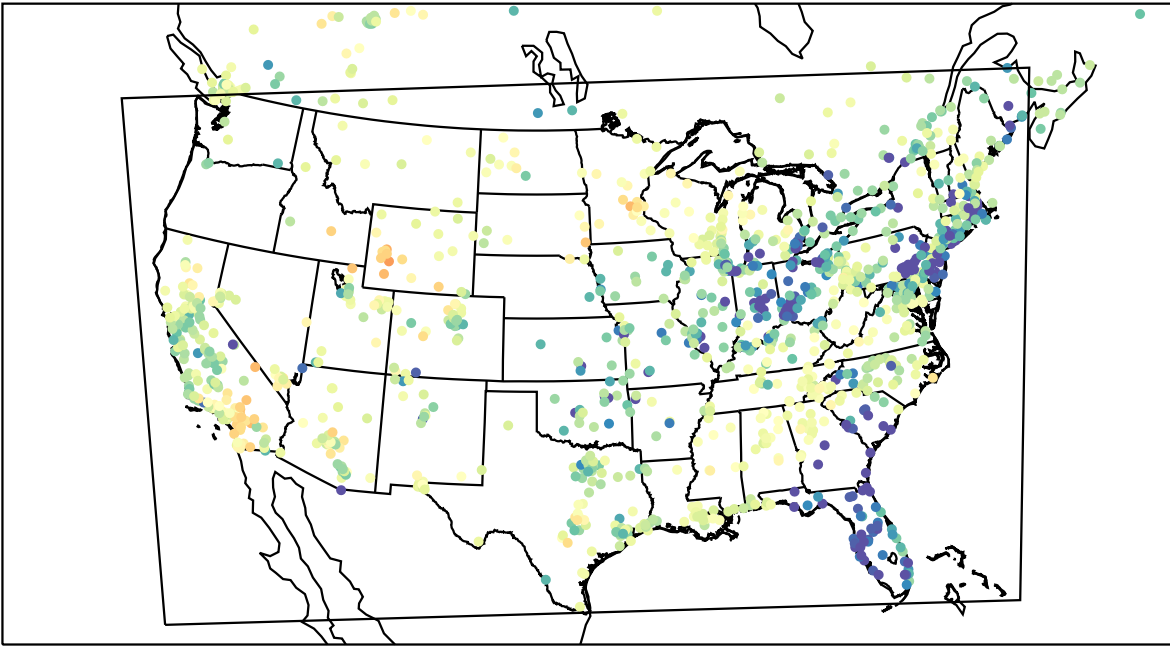

AirNOW (2023-03-29\_00:00:00)

WRF (2023-03-29\_00:00:00)

AirNOW (2023-03-29\_01:00:00)

WRF (2023-03-29\_01:00:00)

AirNOW (2023-03-29\_02:00:00)

WRF (2023-03-29\_02:00:00)

AirNOW (2023-03-29\_03:00:00)

WRF (2023-03-29\_03:00:00)

AirNOW (2023-03-29\_04:00:00)

WRF (2023-03-29\_04:00:00)

AirNOW (2023-03-29\_05:00:00)

WRF (2023-03-29\_05:00:00)

AirNOW (2023-03-29\_06:00:00)

WRF (2023-03-29\_06:00:00)

AirNOW (2023-03-29\_07:00:00)

WRF (2023-03-29\_07:00:00)