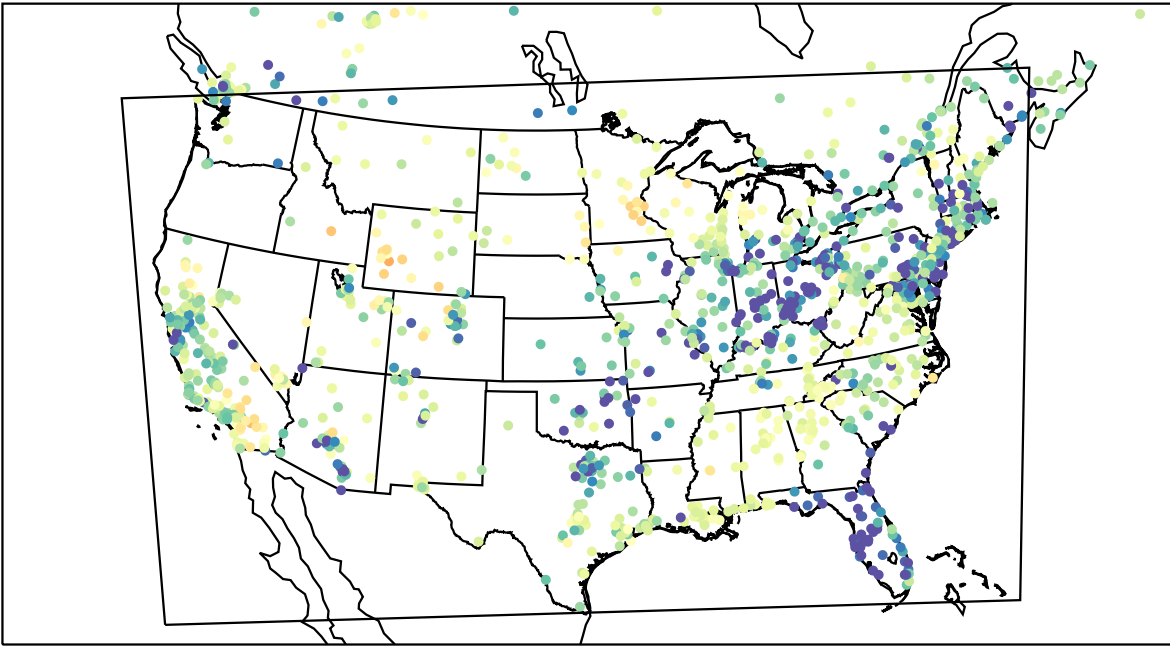

AirNOW (2023-03-29\_00:00:00)

WRF (2023-03-29\_00:00:00)

AirNOW (2023-03-29\_01:00:00)

WRF (2023-03-29\_01:00:00)

AirNOW (2023-03-29\_02:00:00)

WRF (2023-03-29\_02:00:00)

AirNOW (2023-03-29\_03:00:00)

WRF (2023-03-29\_03:00:00)

AirNOW (2023-03-29\_04:00:00)

WRF (2023-03-29\_04:00:00)

AirNOW (2023-03-29\_05:00:00)

WRF (2023-03-29\_05:00:00)

AirNOW (2023-03-29\_06:00:00)

WRF (2023-03-29\_06:00:00)

AirNOW (2023-03-29\_07:00:00)

WRF (2023-03-29\_07:00:00)