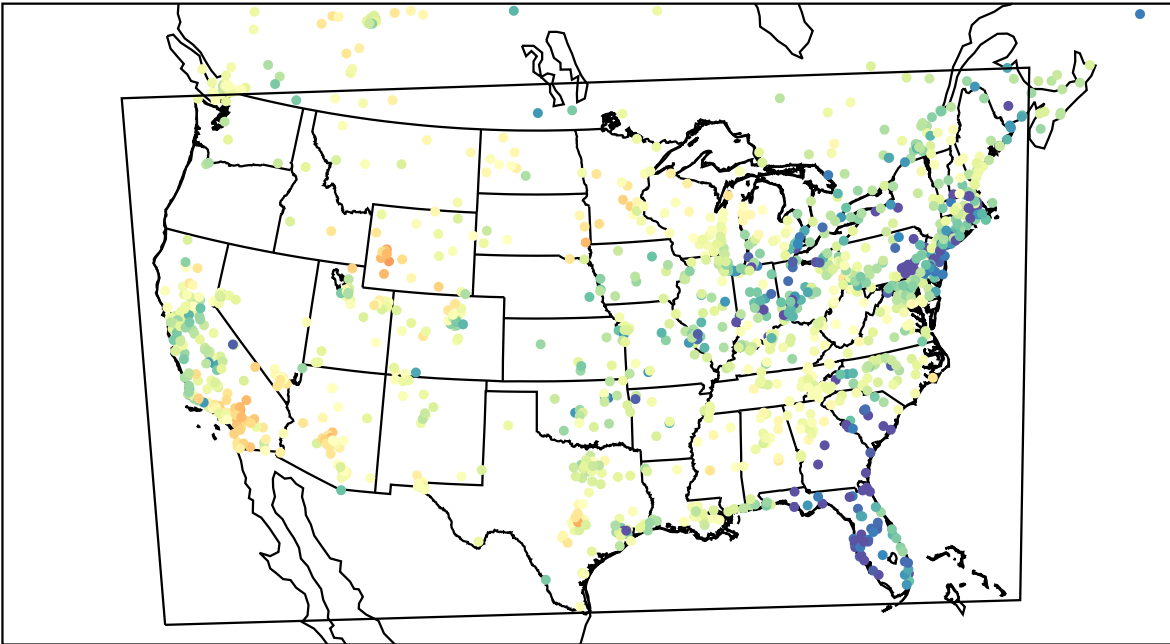

AirNOW (2023-03-29\_00:00:00)

WRF (2023-03-29\_00:00:00)

AirNOW (2023-03-29\_01:00:00)

WRF (2023-03-29\_01:00:00)

AirNOW (2023-03-29\_02:00:00)

WRF (2023-03-29\_02:00:00)

AirNOW (2023-03-29\_03:00:00)

WRF (2023-03-29\_03:00:00)

AirNOW (2023-03-29\_04:00:00)

WRF (2023-03-29\_04:00:00)

AirNOW (2023-03-29\_05:00:00)

WRF (2023-03-29\_05:00:00)

AirNOW (2023-03-29\_06:00:00)

WRF (2023-03-29\_06:00:00)

AirNOW (2023-03-29\_07:00:00)

WRF (2023-03-29\_07:00:00)