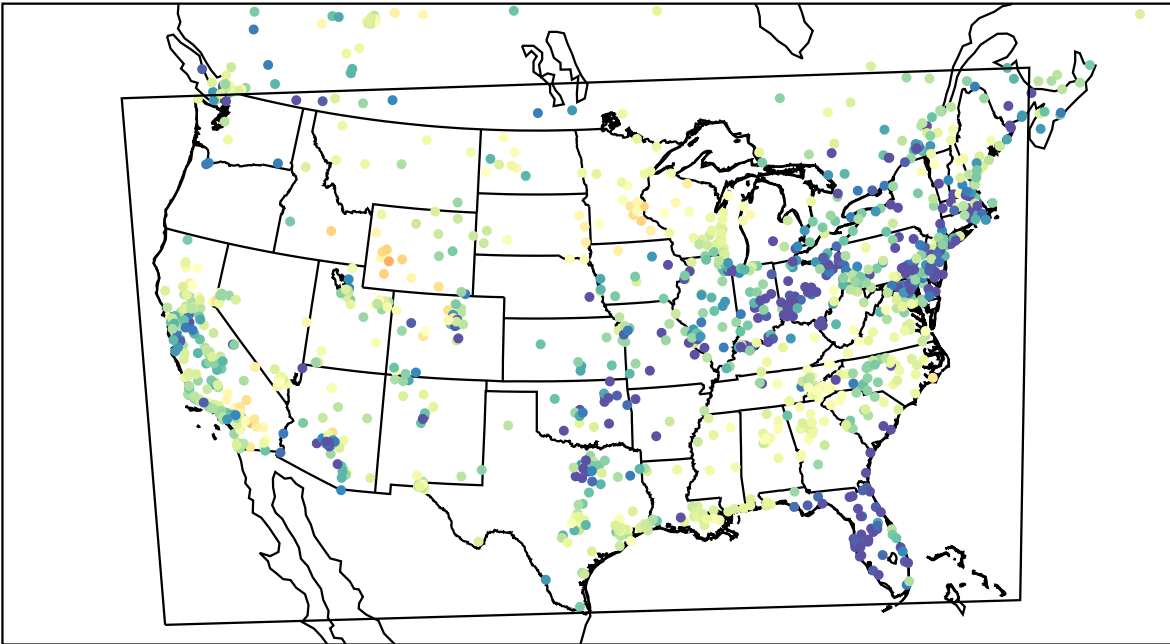

AirNOW (2023-03-29\_00:00:00)

WRF (2023-03-29\_00:00:00)

AirNOW (2023-03-29\_01:00:00)

WRF (2023-03-29\_01:00:00)

AirNOW (2023-03-29\_02:00:00)

WRF (2023-03-29\_02:00:00)

AirNOW (2023-03-29\_03:00:00)

WRF (2023-03-29\_03:00:00)

AirNOW (2023-03-29\_04:00:00)

WRF (2023-03-29\_04:00:00)

AirNOW (2023-03-29\_05:00:00)

WRF (2023-03-29\_05:00:00)

AirNOW (2023-03-29\_06:00:00)

WRF (2023-03-29\_06:00:00)

AirNOW (2023-03-29\_07:00:00)

WRF (2023-03-29\_07:00:00)