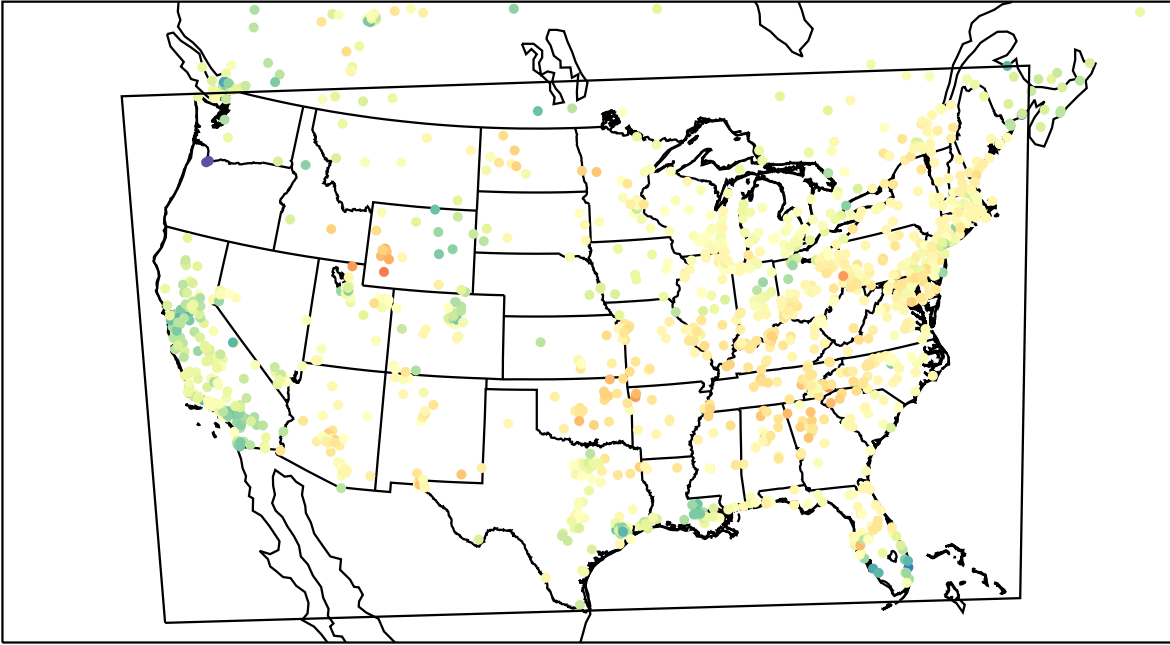

AirNOW (2023-03-29\_16:00:00)

WRF (2023-03-29\_16:00:00)

AirNOW (2023-03-29\_17:00:00)

WRF (2023-03-29\_17:00:00)

AirNOW (2023-03-29\_18:00:00)

WRF (2023-03-29\_18:00:00)

AirNOW (2023-03-29\_19:00:00)

WRF (2023-03-29\_19:00:00)

AirNOW (2023-03-29\_20:00:00)

WRF (2023-03-29\_20:00:00)

AirNOW (2023-03-29\_21:00:00)

WRF (2023-03-29\_21:00:00)

AirNOW (2023-03-29\_22:00:00)

WRF (2023-03-29\_22:00:00)

AirNOW (2023-03-29\_23:00:00)

WRF (2023-03-29\_23:00:00)