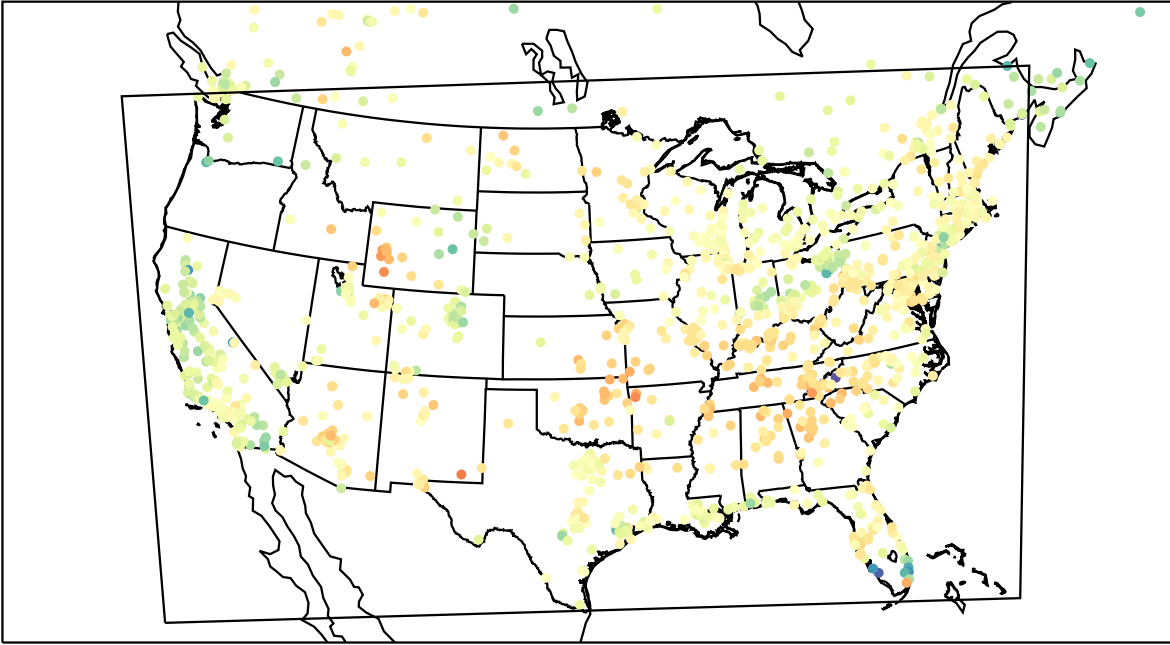

AirNOW (2023-03-29\_20:00:00)

WRF (2023-03-29\_20:00:00)

AirNOW (2023-03-29\_21:00:00)

WRF (2023-03-29\_21:00:00)

AirNOW (2023-03-29\_22:00:00)

WRF (2023-03-29\_22:00:00)

AirNOW (2023-03-29\_23:00:00)

WRF (2023-03-29\_23:00:00)

AirNOW (2023-03-30\_00:00:00)

WRF (2023-03-30\_00:00:00)

AirNOW (2023-03-30\_01:00:00)

WRF (2023-03-30\_01:00:00)

AirNOW (2023-03-30\_02:00:00)

WRF (2023-03-30\_02:00:00)

AirNOW (2023-03-30\_03:00:00)

WRF (2023-03-30\_03:00:00)