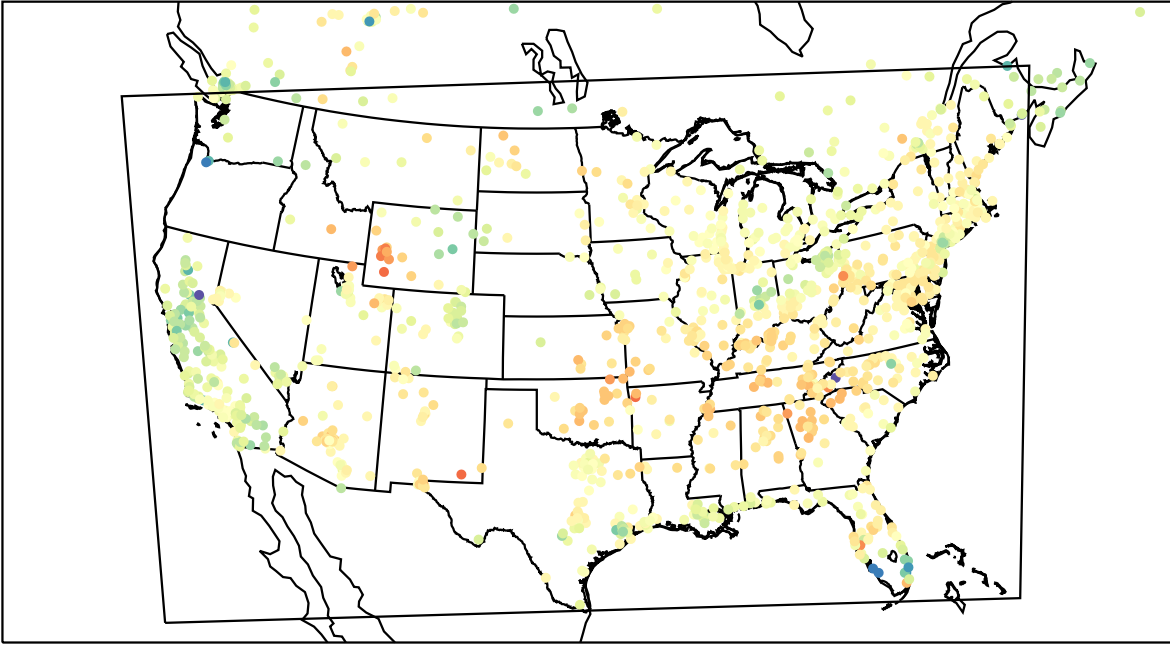

AirNOW (2023-03-29\_16:00:00)

WRF (2023-03-29\_16:00:00)

AirNOW (2023-03-29\_17:00:00)

WRF (2023-03-29\_17:00:00)

AirNOW (2023-03-29\_18:00:00)

WRF (2023-03-29\_18:00:00)

AirNOW (2023-03-29\_19:00:00)

WRF (2023-03-29\_19:00:00)

AirNOW (2023-03-29\_20:00:00)

WRF (2023-03-29\_20:00:00)

AirNOW (2023-03-29\_21:00:00)

WRF (2023-03-29\_21:00:00)

AirNOW (2023-03-29\_22:00:00)

WRF (2023-03-29\_22:00:00)

AirNOW (2023-03-29\_23:00:00)

WRF (2023-03-29\_23:00:00)