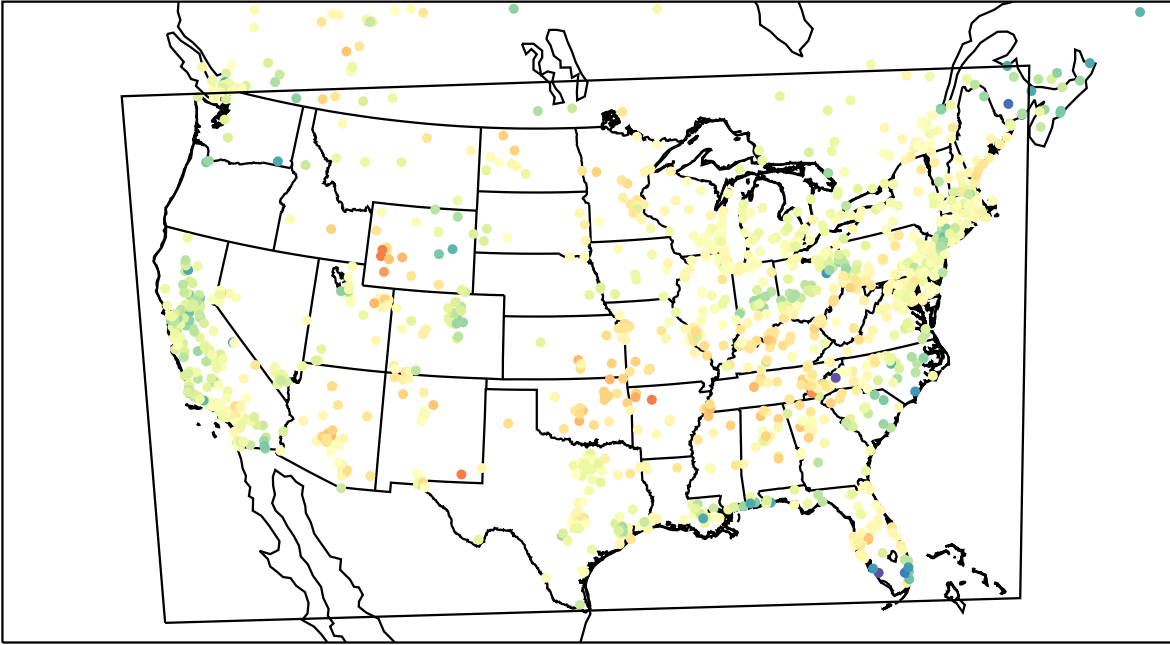

AirNOW (2023-03-29\_20:00:00)

WRF (2023-03-29\_20:00:00)

AirNOW (2023-03-29\_21:00:00)

WRF (2023-03-29\_21:00:00)

AirNOW (2023-03-29\_22:00:00)

WRF (2023-03-29\_22:00:00)

AirNOW (2023-03-29\_23:00:00)

WRF (2023-03-29\_23:00:00)

AirNOW (2023-03-30\_00:00:00)

WRF (2023-03-30\_00:00:00)

AirNOW (2023-03-30\_01:00:00)

WRF (2023-03-30\_01:00:00)

AirNOW (2023-03-30\_02:00:00)

WRF (2023-03-30\_02:00:00)

AirNOW (2023-03-30\_03:00:00)

WRF (2023-03-30\_03:00:00)