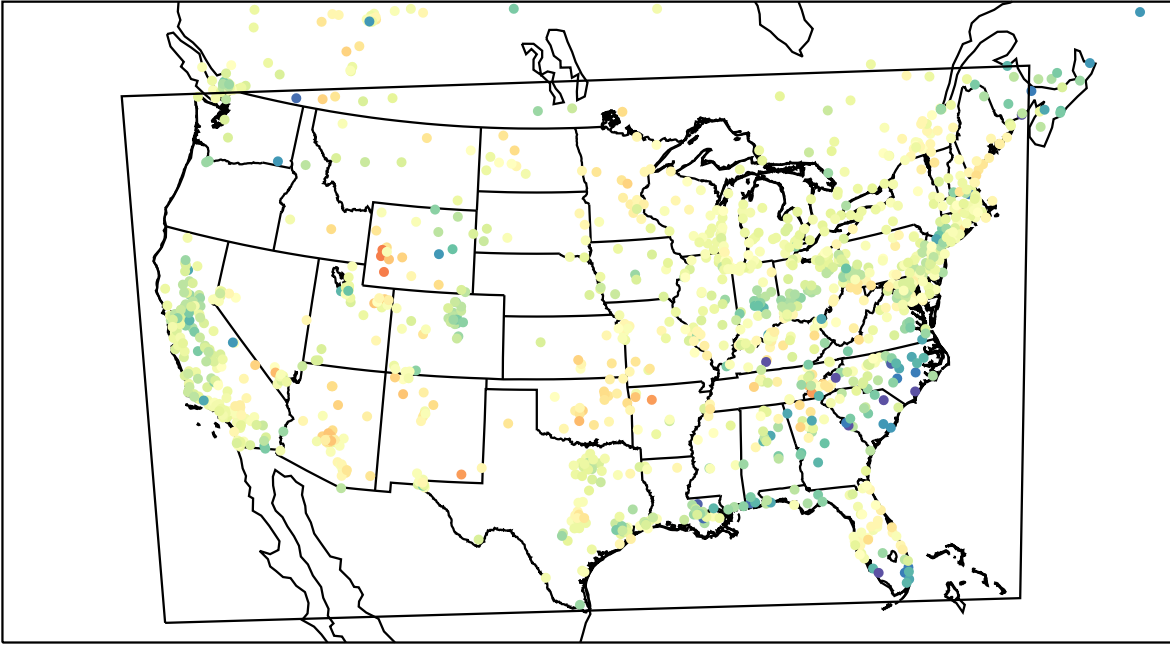

AirNOW (2023-03-29\_20:00:00)

WRF (2023-03-29\_20:00:00)

AirNOW (2023-03-29\_21:00:00)

WRF (2023-03-29\_21:00:00)

AirNOW (2023-03-29\_22:00:00)

WRF (2023-03-29\_22:00:00)

AirNOW (2023-03-29\_23:00:00)

WRF (2023-03-29\_23:00:00)

AirNOW (2023-03-30\_00:00:00)

WRF (2023-03-30\_00:00:00)

AirNOW (2023-03-30\_01:00:00)

WRF (2023-03-30\_01:00:00)

AirNOW (2023-03-30\_02:00:00)

WRF (2023-03-30\_02:00:00)

AirNOW (2023-03-30\_03:00:00)

WRF (2023-03-30\_03:00:00)