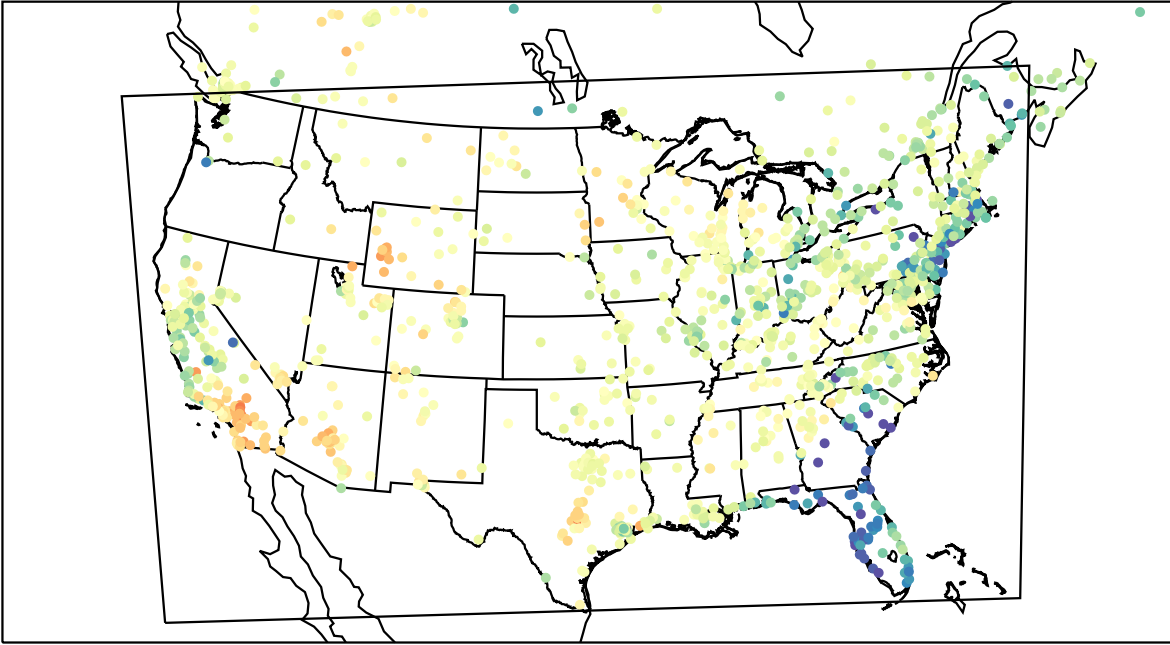

AirNOW (2023-03-29\_00:00:00)

WRF (2023-03-29\_00:00:00)

AirNOW (2023-03-29\_01:00:00)

WRF (2023-03-29\_01:00:00)

AirNOW (2023-03-29\_02:00:00)

WRF (2023-03-29\_02:00:00)

AirNOW (2023-03-29\_03:00:00)

WRF (2023-03-29\_03:00:00)

AirNOW (2023-03-29\_04:00:00)

WRF (2023-03-29\_04:00:00)

AirNOW (2023-03-29\_05:00:00)

WRF (2023-03-29\_05:00:00)

AirNOW (2023-03-29\_06:00:00)

WRF (2023-03-29\_06:00:00)

AirNOW (2023-03-29\_07:00:00)

WRF (2023-03-29\_07:00:00)