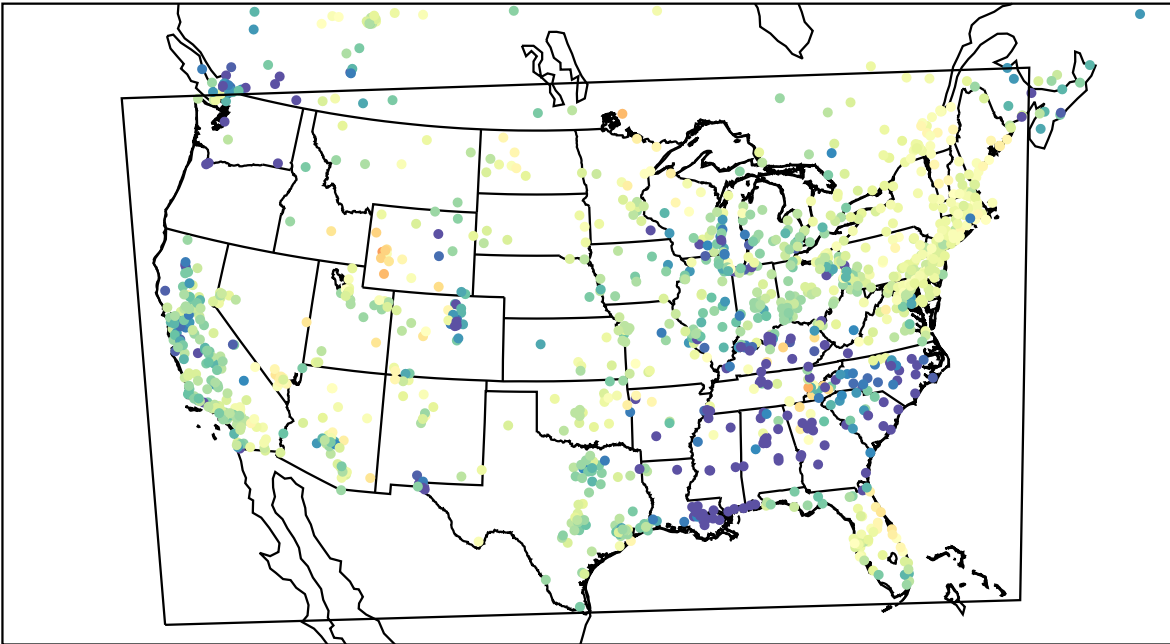

AirNOW (2023-03-30\_00:00:00)

WRF (2023-03-30\_00:00:00)

AirNOW (2023-03-30\_01:00:00)

WRF (2023-03-30\_01:00:00)

AirNOW (2023-03-30\_02:00:00)

WRF (2023-03-30\_02:00:00)

AirNOW (2023-03-30\_03:00:00)

WRF (2023-03-30\_03:00:00)

AirNOW (2023-03-30\_04:00:00)

WRF (2023-03-30\_04:00:00)

AirNOW (2023-03-30\_05:00:00)

WRF (2023-03-30\_05:00:00)

AirNOW (2023-03-30\_06:00:00)

WRF (2023-03-30\_06:00:00)

AirNOW (2023-03-30\_07:00:00)

WRF (2023-03-30\_07:00:00)