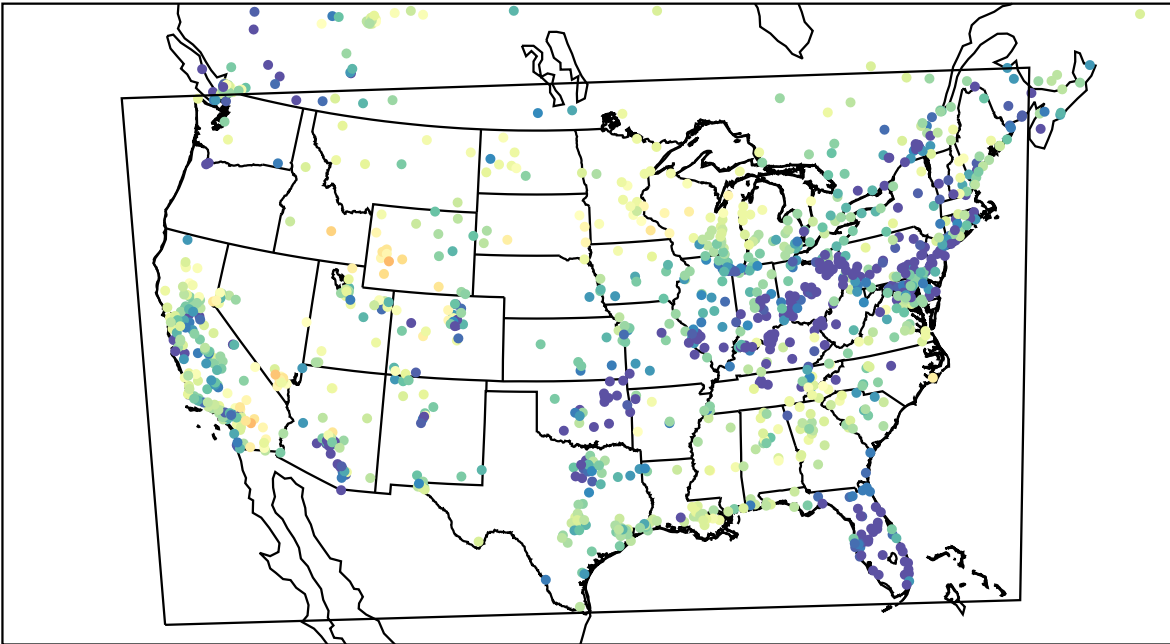

AirNOW (2023-03-29\_04:00:00)

WRF (2023-03-29\_04:00:00)

AirNOW (2023-03-29\_05:00:00)

WRF (2023-03-29\_05:00:00)

AirNOW (2023-03-29\_06:00:00)

WRF (2023-03-29\_06:00:00)

AirNOW (2023-03-29\_07:00:00)

WRF (2023-03-29\_07:00:00)

AirNOW (2023-03-29\_08:00:00)

WRF (2023-03-29\_08:00:00)

AirNOW (2023-03-29\_09:00:00)

WRF (2023-03-29\_09:00:00)

AirNOW (2023-03-29\_10:00:00)

WRF (2023-03-29\_10:00:00)

AirNOW (2023-03-29\_11:00:00)

WRF (2023-03-29\_11:00:00)