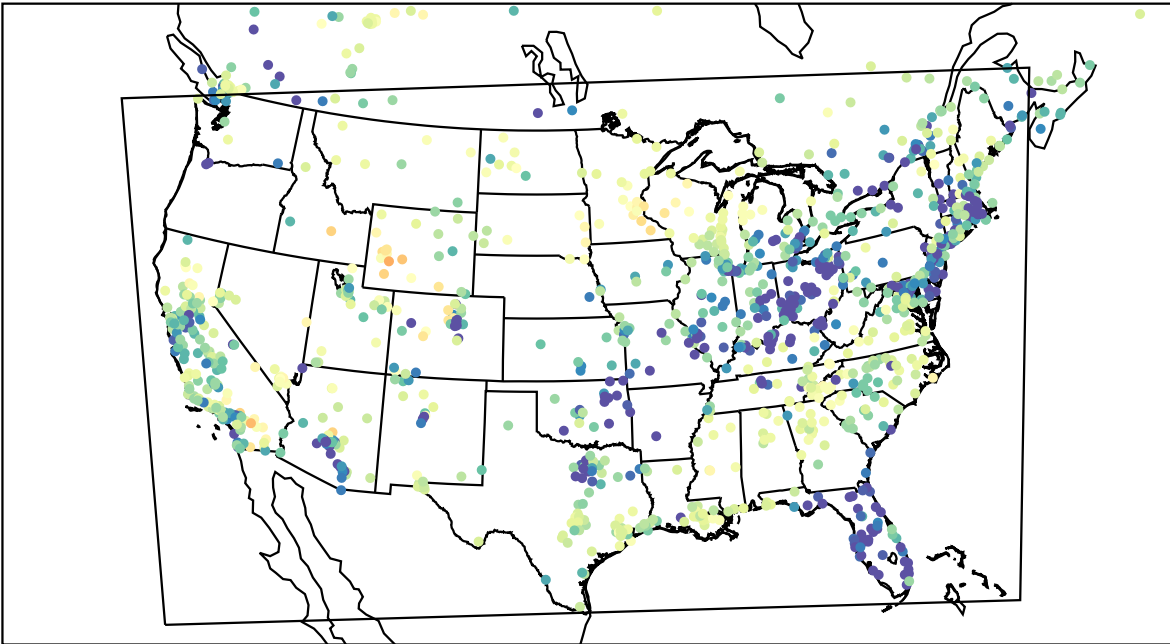

AirNOW (2023-03-29\_04:00:00)

WRF (2023-03-29\_04:00:00)

AirNOW (2023-03-29\_05:00:00)

WRF (2023-03-29\_05:00:00)

AirNOW (2023-03-29\_06:00:00)

WRF (2023-03-29\_06:00:00)

AirNOW (2023-03-29\_07:00:00)

WRF (2023-03-29\_07:00:00)

AirNOW (2023-03-29\_08:00:00)

WRF (2023-03-29\_08:00:00)

AirNOW (2023-03-29\_09:00:00)

WRF (2023-03-29\_09:00:00)

AirNOW (2023-03-29\_10:00:00)

WRF (2023-03-29\_10:00:00)

AirNOW (2023-03-29\_11:00:00)

WRF (2023-03-29\_11:00:00)