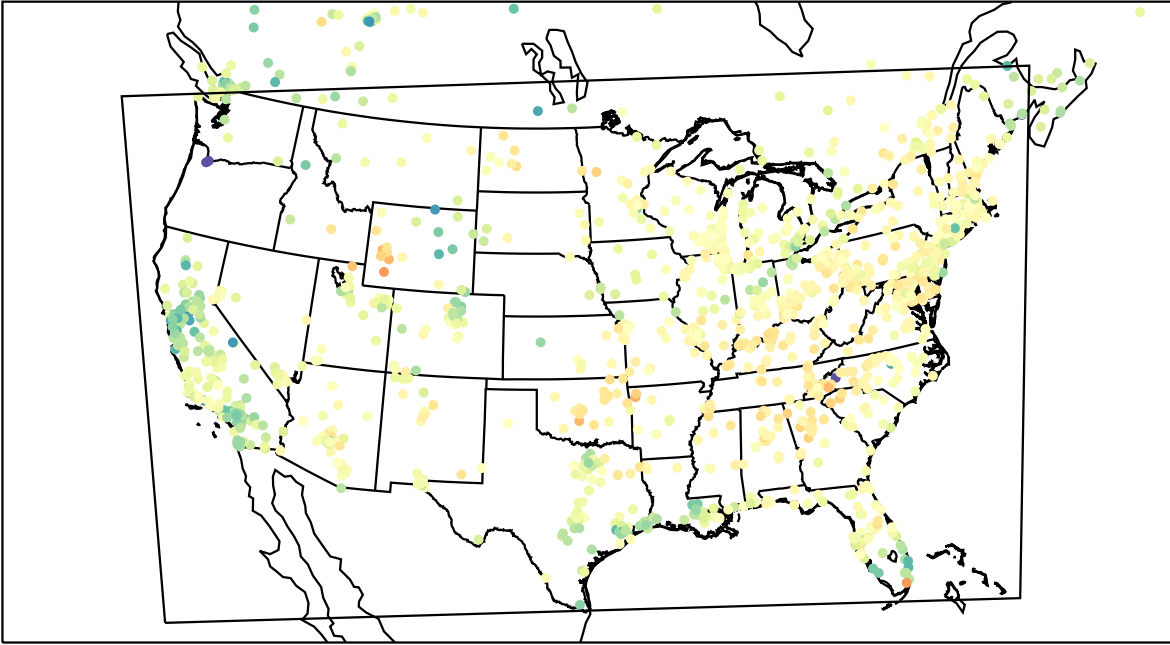

AirNOW (2023-03-29\_16:00:00)

WRF (2023-03-29\_16:00:00)

AirNOW (2023-03-29\_17:00:00)

WRF (2023-03-29\_17:00:00)

AirNOW (2023-03-29\_18:00:00)

WRF (2023-03-29\_18:00:00)

AirNOW (2023-03-29\_19:00:00)

WRF (2023-03-29\_19:00:00)

AirNOW (2023-03-29\_20:00:00)

WRF (2023-03-29\_20:00:00)

AirNOW (2023-03-29\_21:00:00)

WRF (2023-03-29\_21:00:00)

AirNOW (2023-03-29\_22:00:00)

WRF (2023-03-29\_22:00:00)

AirNOW (2023-03-29\_23:00:00)

WRF (2023-03-29\_23:00:00)