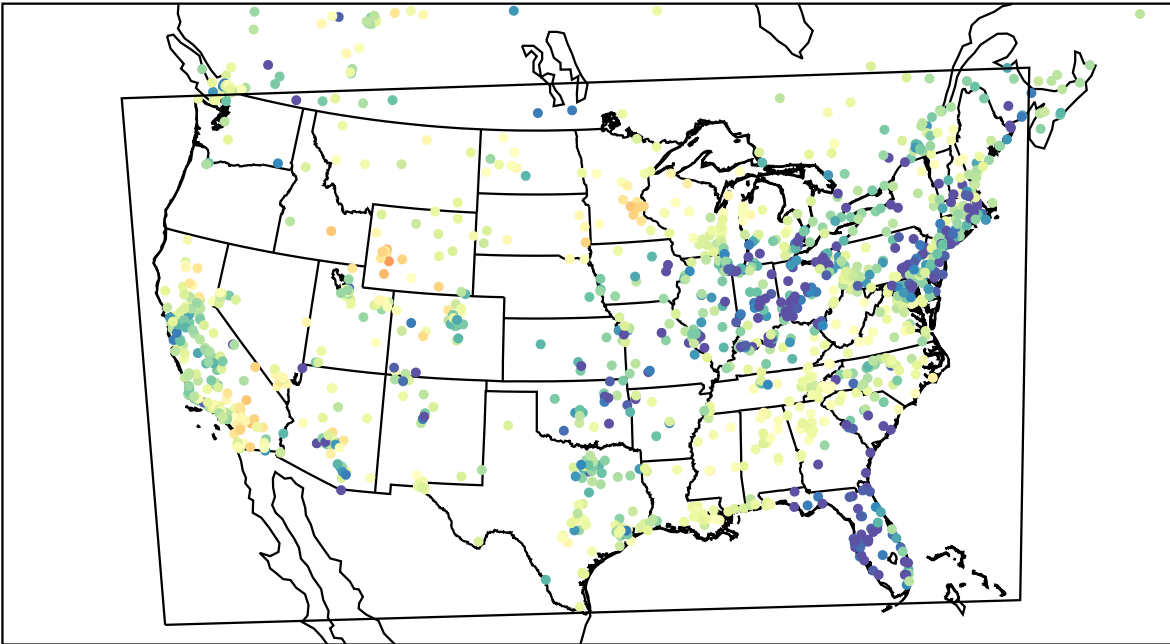

AirNOW (2023-03-29\_00:00:00)

WRF (2023-03-29\_00:00:00)

AirNOW (2023-03-29\_01:00:00)

WRF (2023-03-29\_01:00:00)

AirNOW (2023-03-29\_02:00:00)

WRF (2023-03-29\_02:00:00)

AirNOW (2023-03-29\_03:00:00)

WRF (2023-03-29\_03:00:00)

AirNOW (2023-03-29\_04:00:00)

WRF (2023-03-29\_04:00:00)

AirNOW (2023-03-29\_05:00:00)

WRF (2023-03-29\_05:00:00)

AirNOW (2023-03-29\_06:00:00)

WRF (2023-03-29\_06:00:00)

AirNOW (2023-03-29\_07:00:00)

WRF (2023-03-29\_07:00:00)