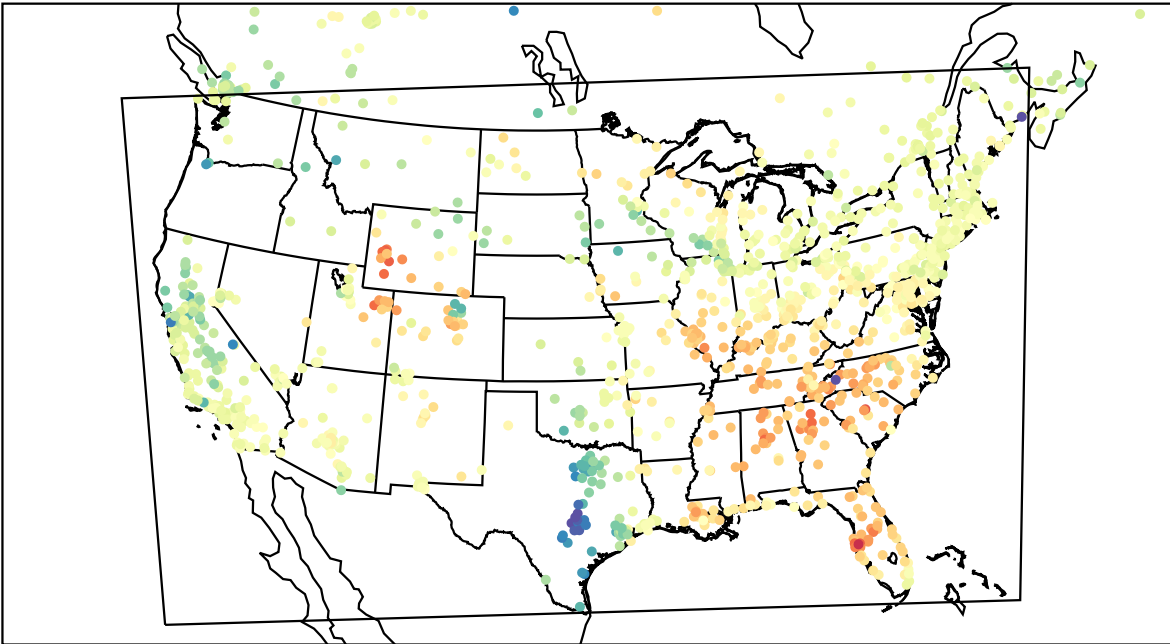

AirNOW (2023-03-30\_16:00:00)

WRF (2023-03-30\_16:00:00)

AirNOW (2023-03-30\_17:00:00)

WRF (2023-03-30\_17:00:00)

AirNOW (2023-03-30\_18:00:00)

WRF (2023-03-30\_18:00:00)

AirNOW (2023-03-30\_19:00:00)

WRF (2023-03-30\_19:00:00)

AirNOW (2023-03-30\_20:00:00)

WRF (2023-03-30\_20:00:00)

AirNOW (2023-03-30\_21:00:00)

WRF (2023-03-30\_21:00:00)

AirNOW (2023-03-30\_22:00:00)

WRF (2023-03-30\_22:00:00)

AirNOW (2023-03-30\_23:00:00)

WRF (2023-03-30\_23:00:00)