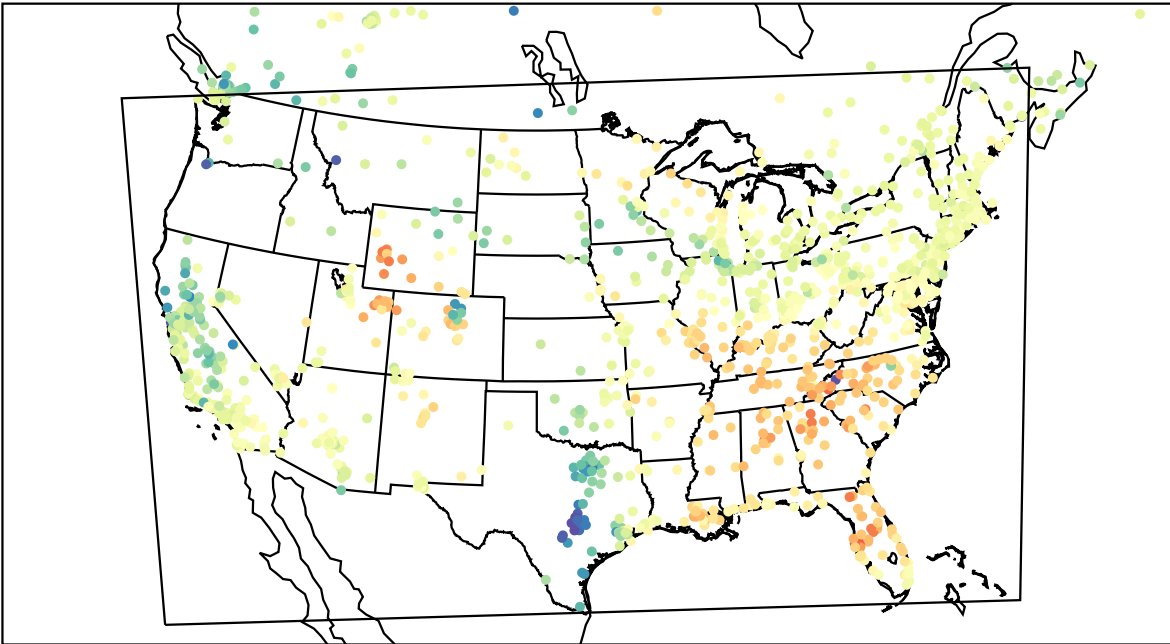

AirNOW (2023-03-30\_16:00:00)

WRF (2023-03-30\_16:00:00)

AirNOW (2023-03-30\_17:00:00)

WRF (2023-03-30\_17:00:00)

AirNOW (2023-03-30\_18:00:00)

WRF (2023-03-30\_18:00:00)

AirNOW (2023-03-30\_19:00:00)

WRF (2023-03-30\_19:00:00)

AirNOW (2023-03-30\_20:00:00)

WRF (2023-03-30\_20:00:00)

AirNOW (2023-03-30\_21:00:00)

WRF (2023-03-30\_21:00:00)

AirNOW (2023-03-30\_22:00:00)

WRF (2023-03-30\_22:00:00)

AirNOW (2023-03-30\_23:00:00)

WRF (2023-03-30\_23:00:00)