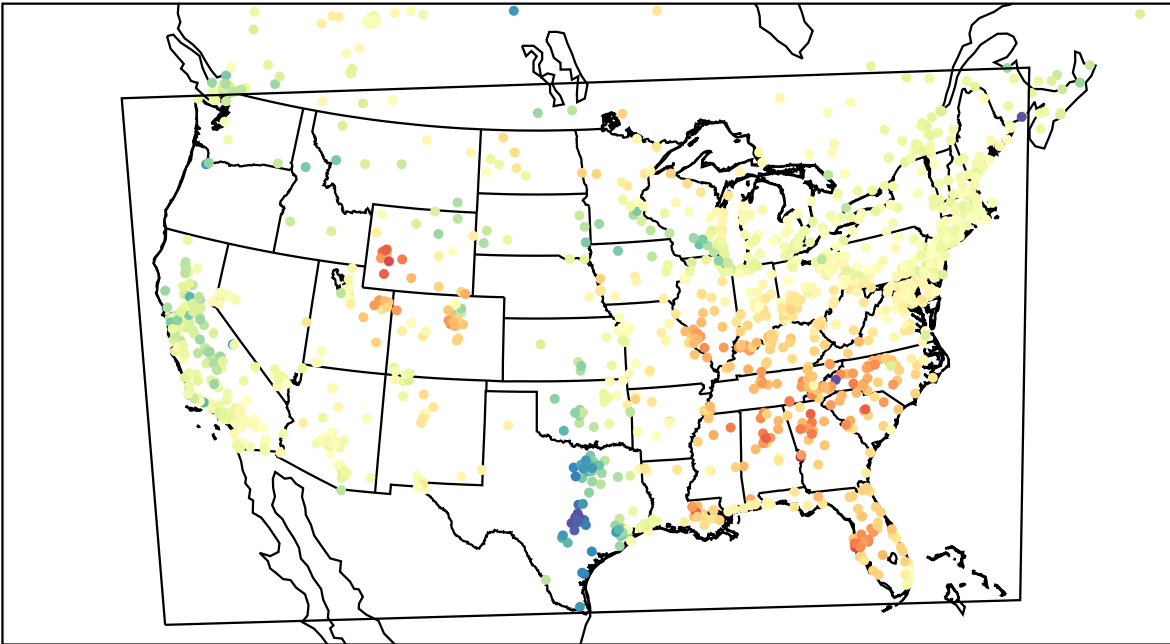

AirNOW (2023-03-30\_16:00:00)

WRF (2023-03-30\_16:00:00)

AirNOW (2023-03-30\_17:00:00)

WRF (2023-03-30\_17:00:00)

AirNOW (2023-03-30\_18:00:00)

WRF (2023-03-30\_18:00:00)

AirNOW (2023-03-30\_19:00:00)

WRF (2023-03-30\_19:00:00)

AirNOW (2023-03-30\_20:00:00)

WRF (2023-03-30\_20:00:00)

AirNOW (2023-03-30\_21:00:00)

WRF (2023-03-30\_21:00:00)

AirNOW (2023-03-30\_22:00:00)

WRF (2023-03-30\_22:00:00)

AirNOW (2023-03-30\_23:00:00)

WRF (2023-03-30\_23:00:00)