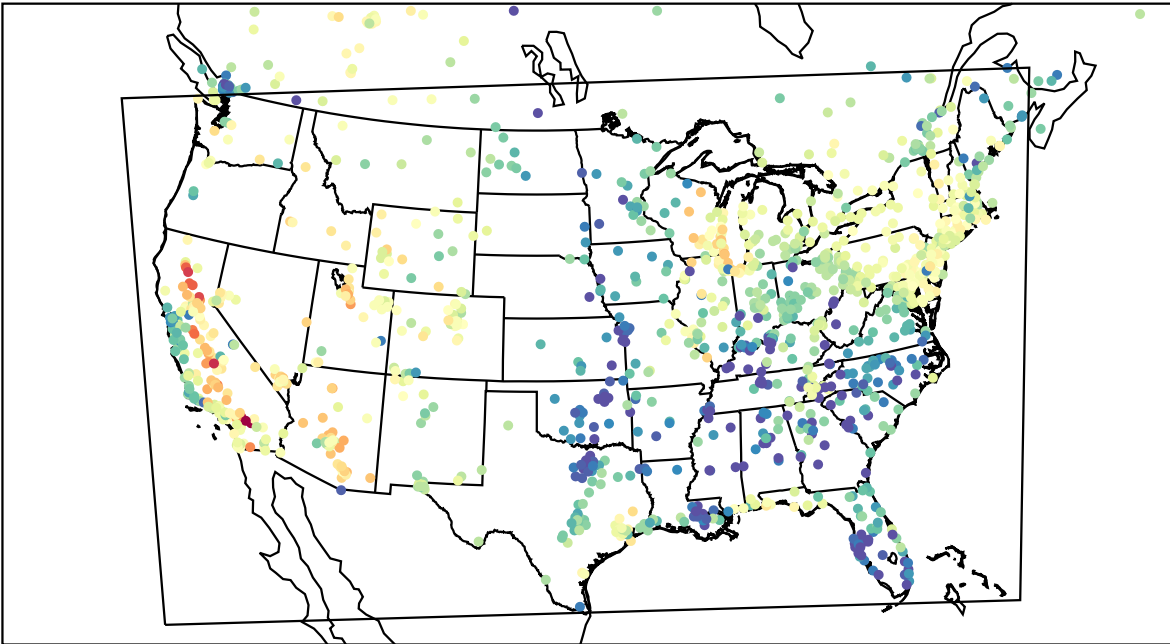

AirNOW (2023-04-29\_00:00:00)

WRF (2023-04-29\_00:00:00)

AirNOW (2023-04-29\_01:00:00)

WRF (2023-04-29\_01:00:00)

AirNOW (2023-04-29\_02:00:00)

WRF (2023-04-29\_02:00:00)

AirNOW (2023-04-29\_03:00:00)

WRF (2023-04-29\_03:00:00)

AirNOW (2023-04-29\_04:00:00)

WRF (2023-04-29\_04:00:00)

AirNOW (2023-04-29\_05:00:00)

WRF (2023-04-29\_05:00:00)

AirNOW (2023-04-29\_06:00:00)

WRF (2023-04-29\_06:00:00)

AirNOW (2023-04-29\_07:00:00)

WRF (2023-04-29\_07:00:00)