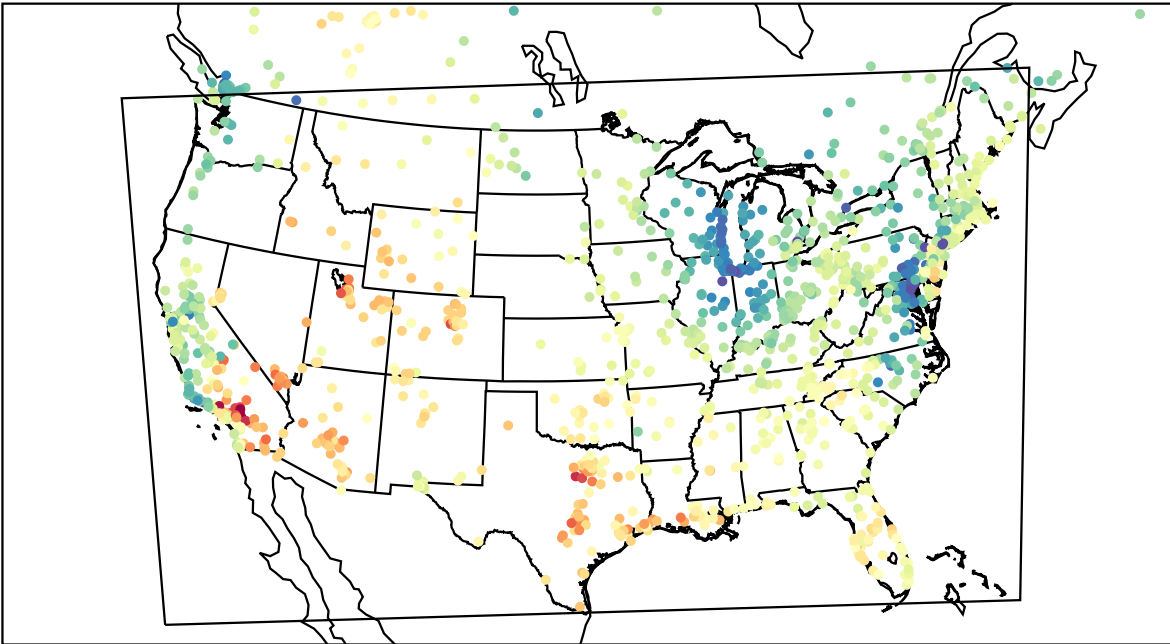

AirNOW (2023-04-30\_16:00:00)

WRF (2023-04-30\_16:00:00)

AirNOW (2023-04-30\_17:00:00)

WRF (2023-04-30\_17:00:00)

AirNOW (2023-04-30\_18:00:00)

WRF (2023-04-30\_18:00:00)

AirNOW (2023-04-30\_19:00:00)

WRF (2023-04-30\_19:00:00)

AirNOW (2023-04-30\_20:00:00)

WRF (2023-04-30\_20:00:00)

AirNOW (2023-04-30\_21:00:00)

WRF (2023-04-30\_21:00:00)

AirNOW (2023-04-30\_22:00:00)

WRF (2023-04-30\_22:00:00)

AirNOW (2023-04-30\_23:00:00)

WRF (2023-04-30\_23:00:00)