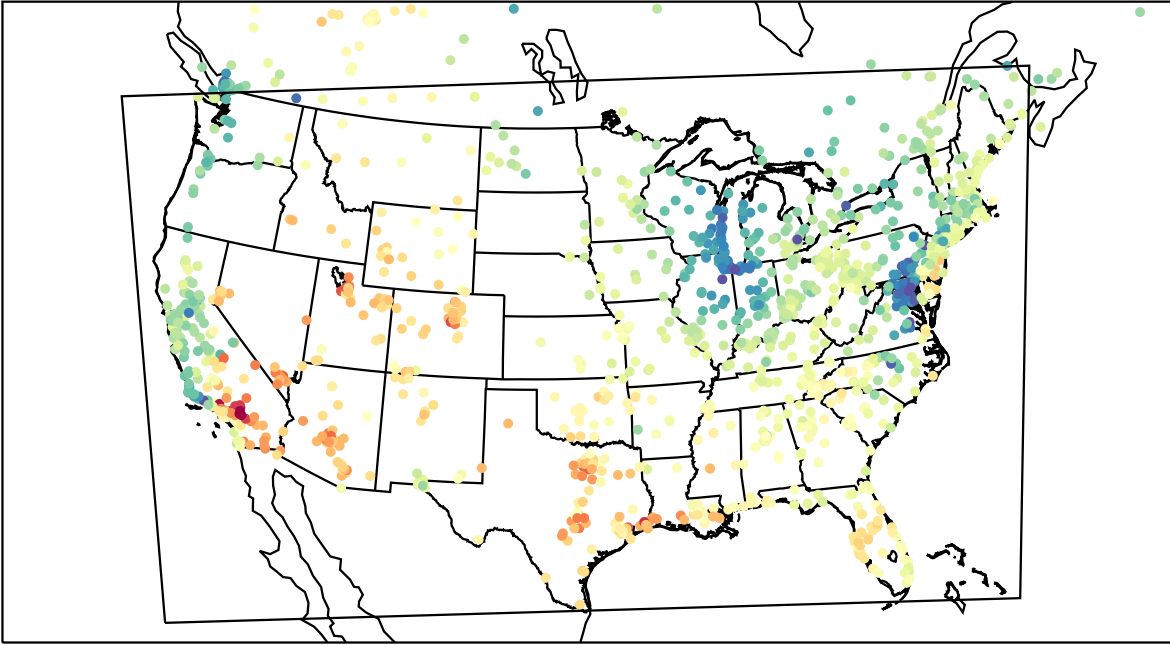

AirNOW (2023-04-30\_16:00:00)

WRF (2023-04-30\_16:00:00)

AirNOW (2023-04-30\_17:00:00)

WRF (2023-04-30\_17:00:00)

AirNOW (2023-04-30\_18:00:00)

WRF (2023-04-30\_18:00:00)

AirNOW (2023-04-30\_19:00:00)

WRF (2023-04-30\_19:00:00)

AirNOW (2023-04-30\_20:00:00)

WRF (2023-04-30\_20:00:00)

AirNOW (2023-04-30\_21:00:00)

WRF (2023-04-30\_21:00:00)

AirNOW (2023-04-30\_22:00:00)

WRF (2023-04-30\_22:00:00)

AirNOW (2023-04-30\_23:00:00)

WRF (2023-04-30\_23:00:00)