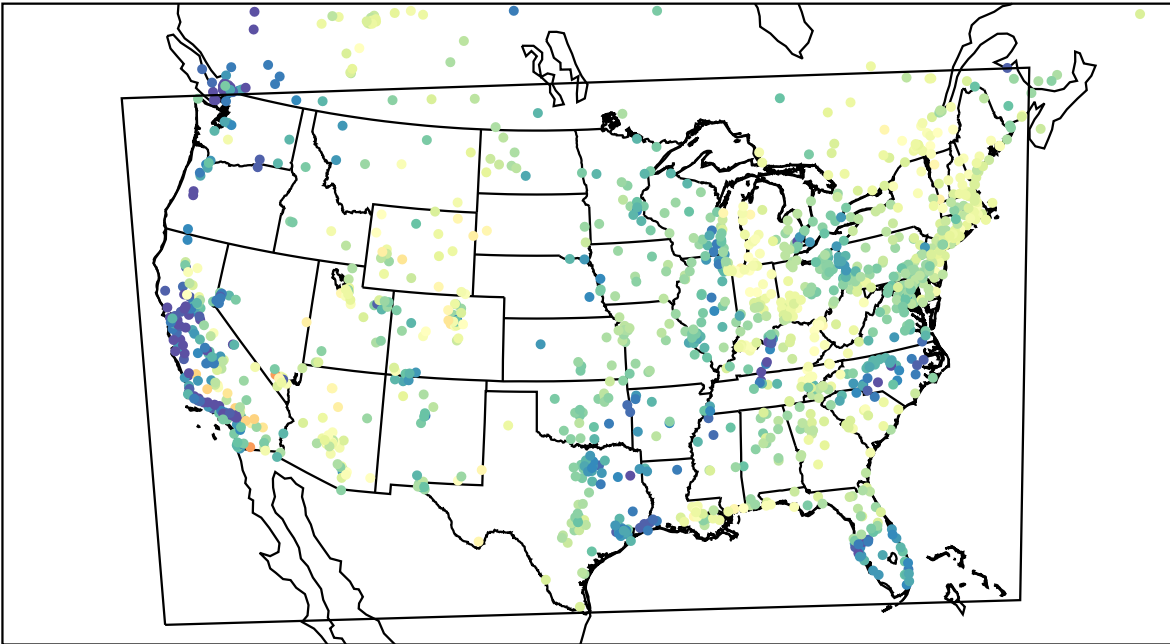

AirNOW (2023-04-29\_12:00:00)

WRF (2023-04-29\_12:00:00)

AirNOW (2023-04-29\_13:00:00)

WRF (2023-04-29\_13:00:00)

AirNOW (2023-04-29\_14:00:00)

WRF (2023-04-29\_14:00:00)

AirNOW (2023-04-29\_15:00:00)

WRF (2023-04-29\_15:00:00)

AirNOW (2023-04-29\_16:00:00)

WRF (2023-04-29\_16:00:00)

AirNOW (2023-04-29\_17:00:00)

WRF (2023-04-29\_17:00:00)

AirNOW (2023-04-29\_18:00:00)

WRF (2023-04-29\_18:00:00)

AirNOW (2023-04-29\_19:00:00)

WRF (2023-04-29\_19:00:00)