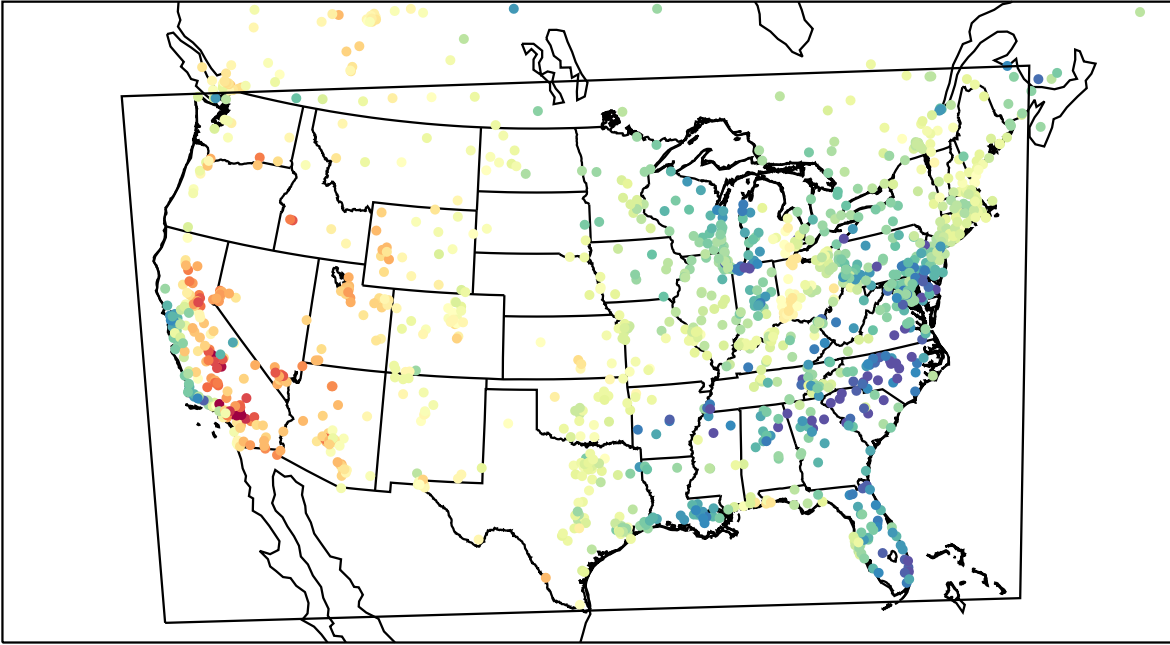

AirNOW (2023-04-29\_20:00:00)

WRF (2023-04-29\_20:00:00)

AirNOW (2023-04-29\_21:00:00)

WRF (2023-04-29\_21:00:00)

AirNOW (2023-04-29\_22:00:00)

WRF (2023-04-29\_22:00:00)

AirNOW (2023-04-29\_23:00:00)

WRF (2023-04-29\_23:00:00)

AirNOW (2023-04-30\_00:00:00)

WRF (2023-04-30\_00:00:00)

AirNOW (2023-04-30\_01:00:00)

WRF (2023-04-30\_01:00:00)

AirNOW (2023-04-30\_02:00:00)

WRF (2023-04-30\_02:00:00)

AirNOW (2023-04-30\_03:00:00)

WRF (2023-04-30\_03:00:00)