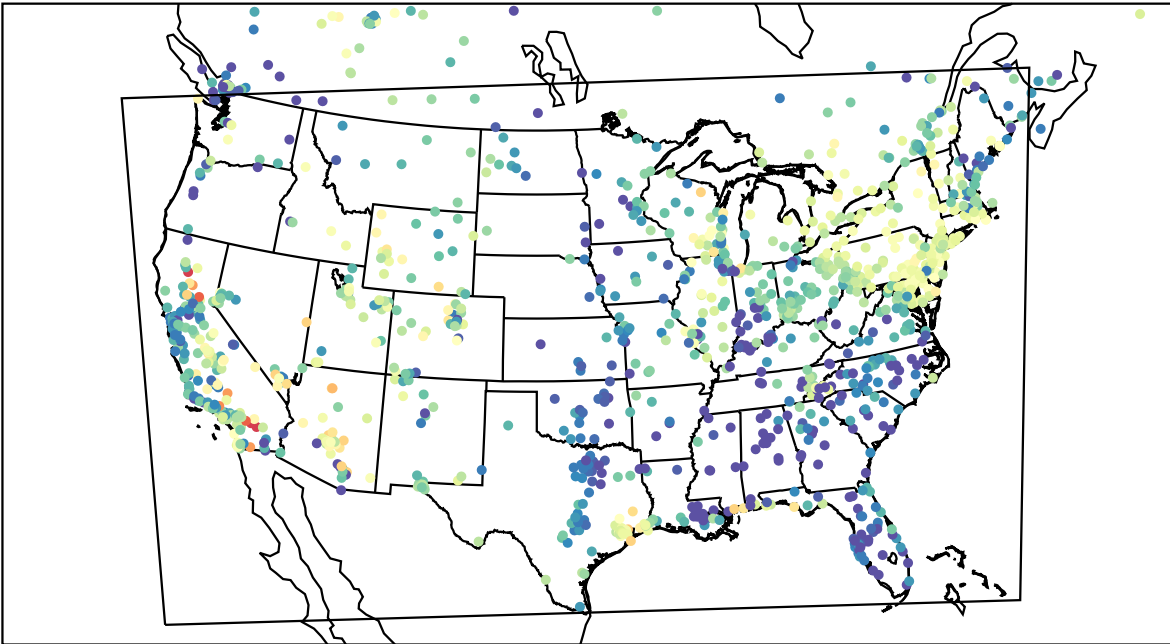

AirNOW (2023-04-29\_00:00:00)

WRF (2023-04-29\_00:00:00)

AirNOW (2023-04-29\_01:00:00)

WRF (2023-04-29\_01:00:00)

AirNOW (2023-04-29\_02:00:00)

WRF (2023-04-29\_02:00:00)

AirNOW (2023-04-29\_03:00:00)

WRF (2023-04-29\_03:00:00)

AirNOW (2023-04-29\_04:00:00)

WRF (2023-04-29\_04:00:00)

AirNOW (2023-04-29\_05:00:00)

WRF (2023-04-29\_05:00:00)

AirNOW (2023-04-29\_06:00:00)

WRF (2023-04-29\_06:00:00)

AirNOW (2023-04-29\_07:00:00)

WRF (2023-04-29\_07:00:00)