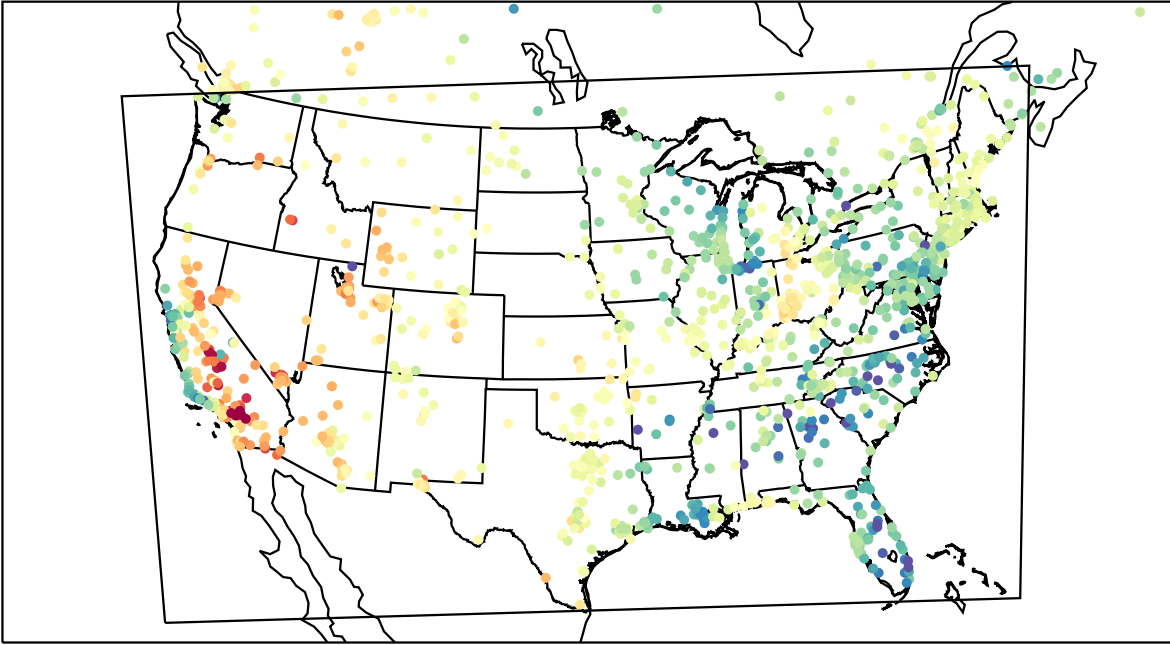

AirNOW (2023-04-29\_20:00:00)

WRF (2023-04-29\_20:00:00)

AirNOW (2023-04-29\_21:00:00)

WRF (2023-04-29\_21:00:00)

AirNOW (2023-04-29\_22:00:00)

WRF (2023-04-29\_22:00:00)

AirNOW (2023-04-29\_23:00:00)

WRF (2023-04-29\_23:00:00)

AirNOW (2023-04-30\_00:00:00)

WRF (2023-04-30\_00:00:00)

AirNOW (2023-04-30\_01:00:00)

WRF (2023-04-30\_01:00:00)

AirNOW (2023-04-30\_02:00:00)

WRF (2023-04-30\_02:00:00)

AirNOW (2023-04-30\_03:00:00)

WRF (2023-04-30\_03:00:00)