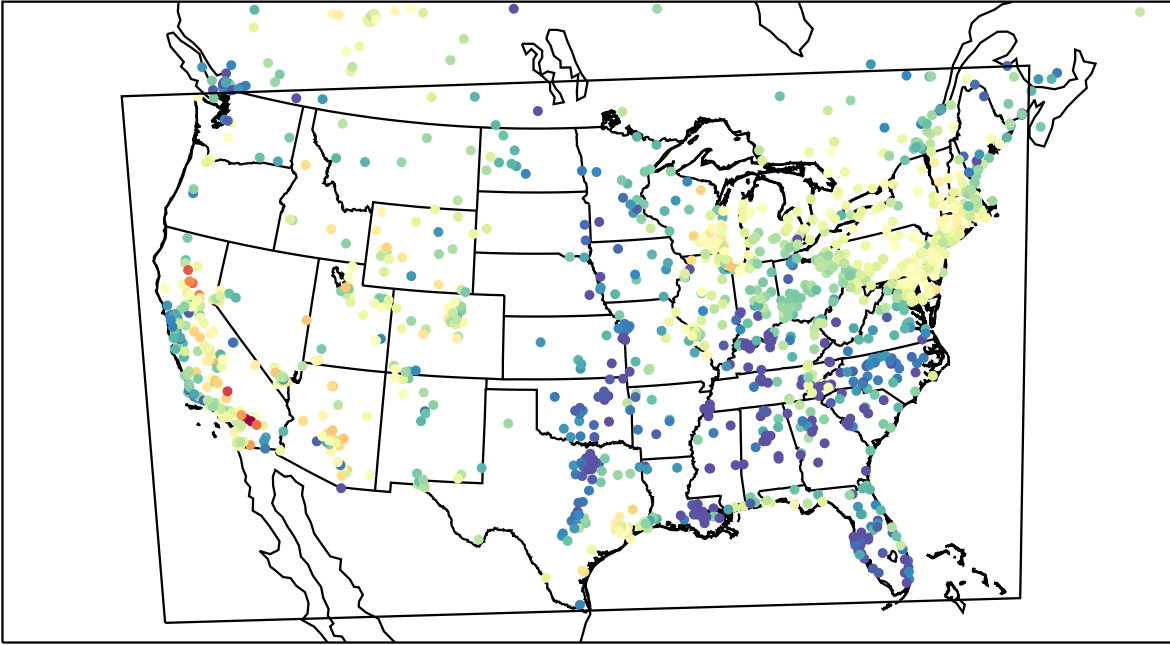

AirNOW (2023-04-29\_00:00:00)

WRF (2023-04-29\_00:00:00)

AirNOW (2023-04-29\_01:00:00)

WRF (2023-04-29\_01:00:00)

AirNOW (2023-04-29\_02:00:00)

WRF (2023-04-29\_02:00:00)

AirNOW (2023-04-29\_03:00:00)

WRF (2023-04-29\_03:00:00)

AirNOW (2023-04-29\_04:00:00)

WRF (2023-04-29\_04:00:00)

AirNOW (2023-04-29\_05:00:00)

WRF (2023-04-29\_05:00:00)

AirNOW (2023-04-29\_06:00:00)

WRF (2023-04-29\_06:00:00)

AirNOW (2023-04-29\_07:00:00)

WRF (2023-04-29\_07:00:00)