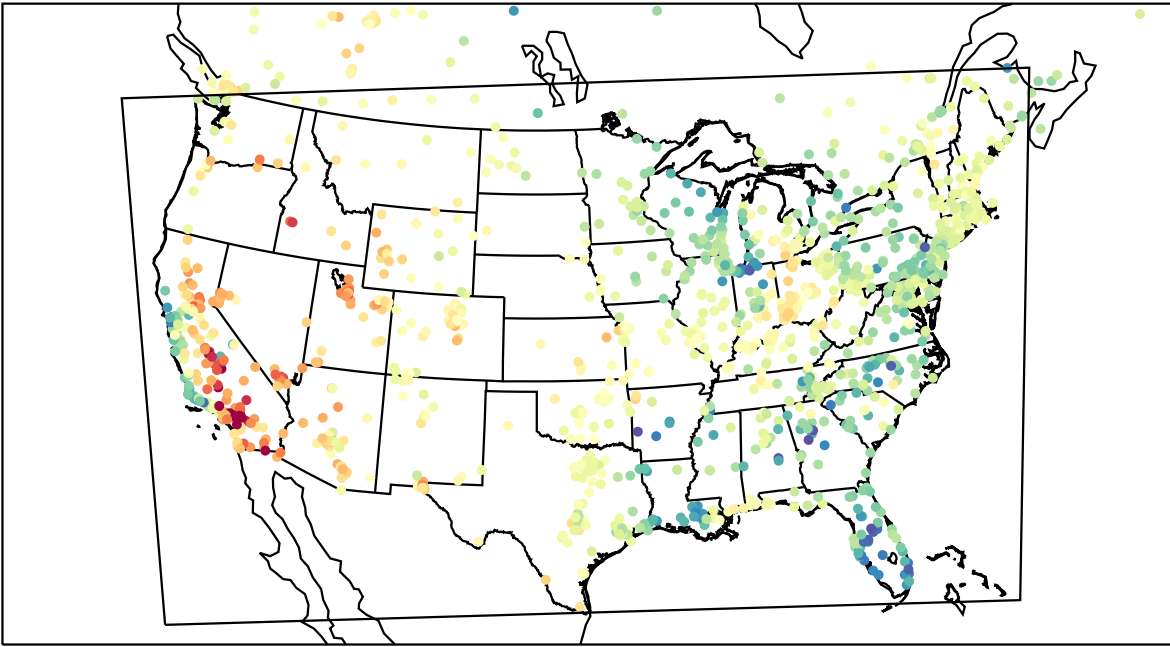

AirNOW (2023-04-29\_20:00:00)

WRF (2023-04-29\_20:00:00)

AirNOW (2023-04-29\_21:00:00)

WRF (2023-04-29\_21:00:00)

AirNOW (2023-04-29\_22:00:00)

WRF (2023-04-29\_22:00:00)

AirNOW (2023-04-29\_23:00:00)

WRF (2023-04-29\_23:00:00)

AirNOW (2023-04-30\_00:00:00)

WRF (2023-04-30\_00:00:00)

AirNOW (2023-04-30\_01:00:00)

WRF (2023-04-30\_01:00:00)

AirNOW (2023-04-30\_02:00:00)

WRF (2023-04-30\_02:00:00)

AirNOW (2023-04-30\_03:00:00)

WRF (2023-04-30\_03:00:00)