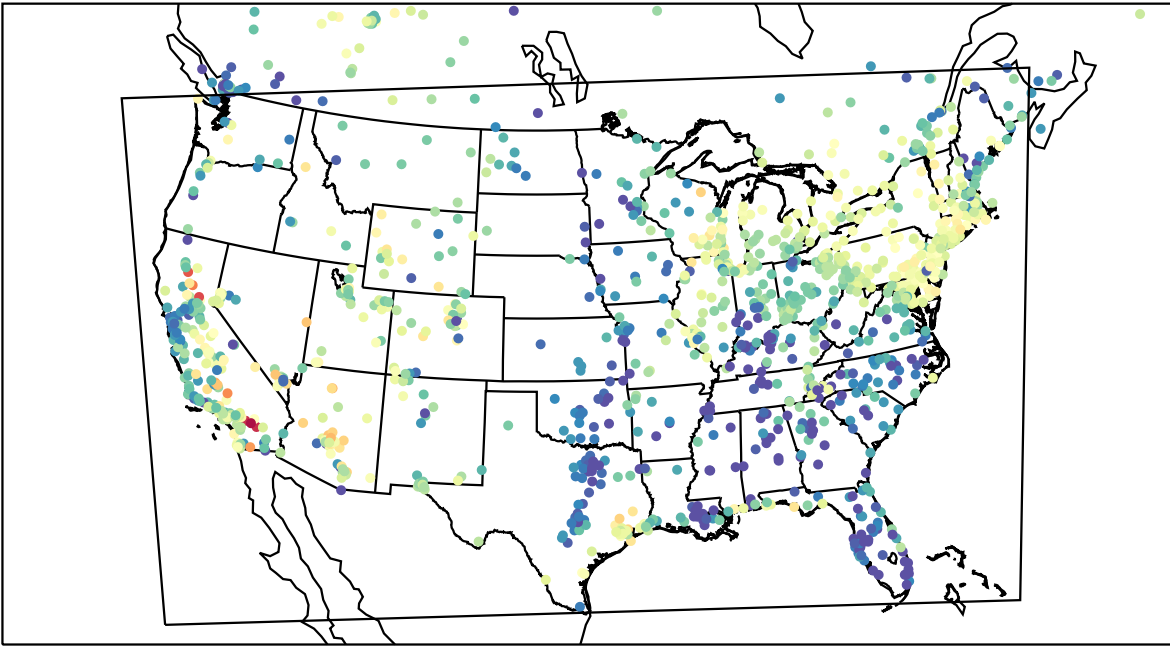

AirNOW (2023-04-29\_00:00:00)

WRF (2023-04-29\_00:00:00)

AirNOW (2023-04-29\_01:00:00)

WRF (2023-04-29\_01:00:00)

AirNOW (2023-04-29\_02:00:00)

WRF (2023-04-29\_02:00:00)

AirNOW (2023-04-29\_03:00:00)

WRF (2023-04-29\_03:00:00)

AirNOW (2023-04-29\_04:00:00)

WRF (2023-04-29\_04:00:00)

AirNOW (2023-04-29\_05:00:00)

WRF (2023-04-29\_05:00:00)

AirNOW (2023-04-29\_06:00:00)

WRF (2023-04-29\_06:00:00)

AirNOW (2023-04-29\_07:00:00)

WRF (2023-04-29\_07:00:00)