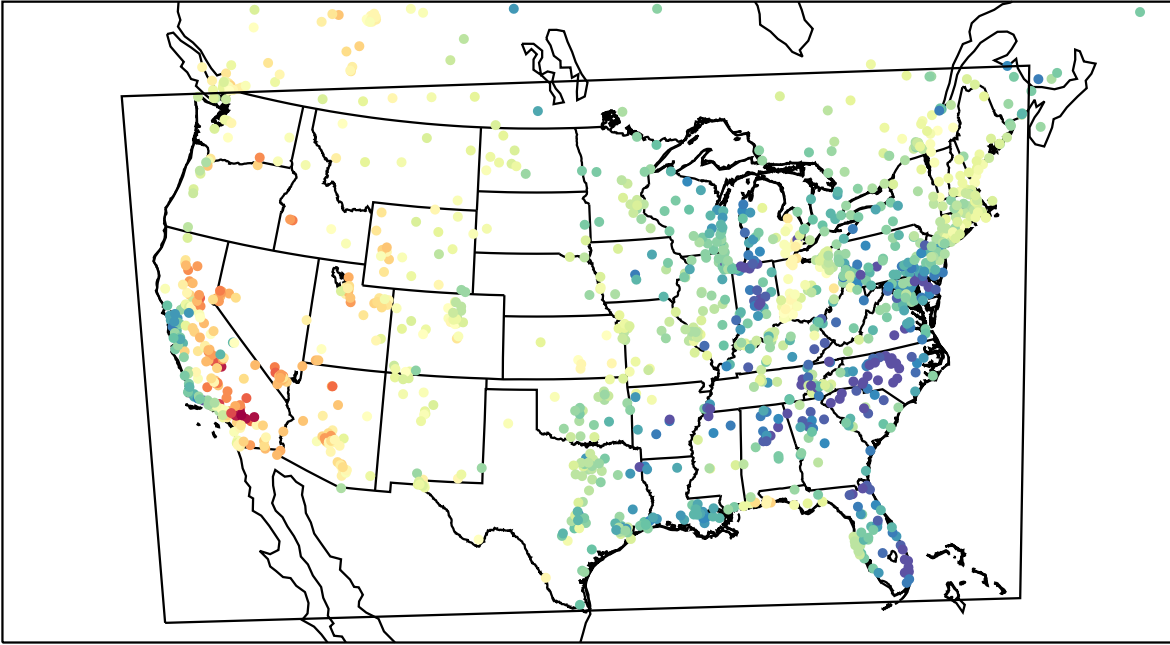

AirNOW (2023-04-29\_20:00:00)

WRF (2023-04-29\_20:00:00)

AirNOW (2023-04-29\_21:00:00)

WRF (2023-04-29\_21:00:00)

AirNOW (2023-04-29\_22:00:00)

WRF (2023-04-29\_22:00:00)

AirNOW (2023-04-29\_23:00:00)

WRF (2023-04-29\_23:00:00)

AirNOW (2023-04-30\_00:00:00)

WRF (2023-04-30\_00:00:00)

AirNOW (2023-04-30\_01:00:00)

WRF (2023-04-30\_01:00:00)

AirNOW (2023-04-30\_02:00:00)

WRF (2023-04-30\_02:00:00)

AirNOW (2023-04-30\_03:00:00)

WRF (2023-04-30\_03:00:00)