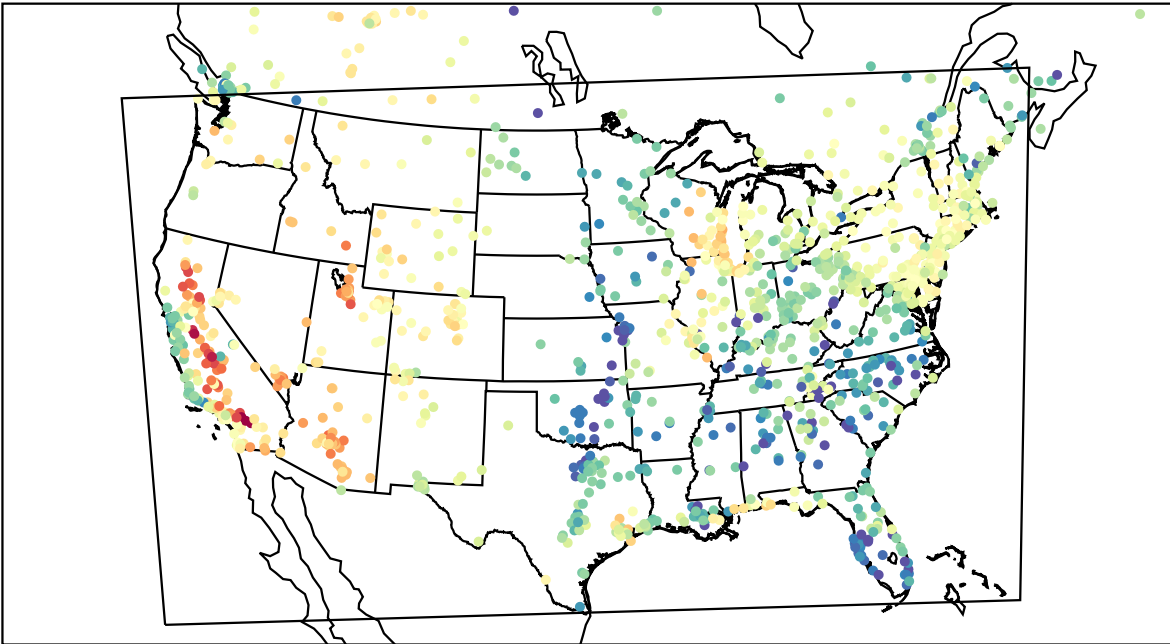

AirNOW (2023-04-29\_00:00:00)

WRF (2023-04-29\_00:00:00)

AirNOW (2023-04-29\_01:00:00)

WRF (2023-04-29\_01:00:00)

AirNOW (2023-04-29\_02:00:00)

WRF (2023-04-29\_02:00:00)

AirNOW (2023-04-29\_03:00:00)

WRF (2023-04-29\_03:00:00)

AirNOW (2023-04-29\_04:00:00)

WRF (2023-04-29\_04:00:00)

AirNOW (2023-04-29\_05:00:00)

WRF (2023-04-29\_05:00:00)

AirNOW (2023-04-29\_06:00:00)

WRF (2023-04-29\_06:00:00)

AirNOW (2023-04-29\_07:00:00)

WRF (2023-04-29\_07:00:00)