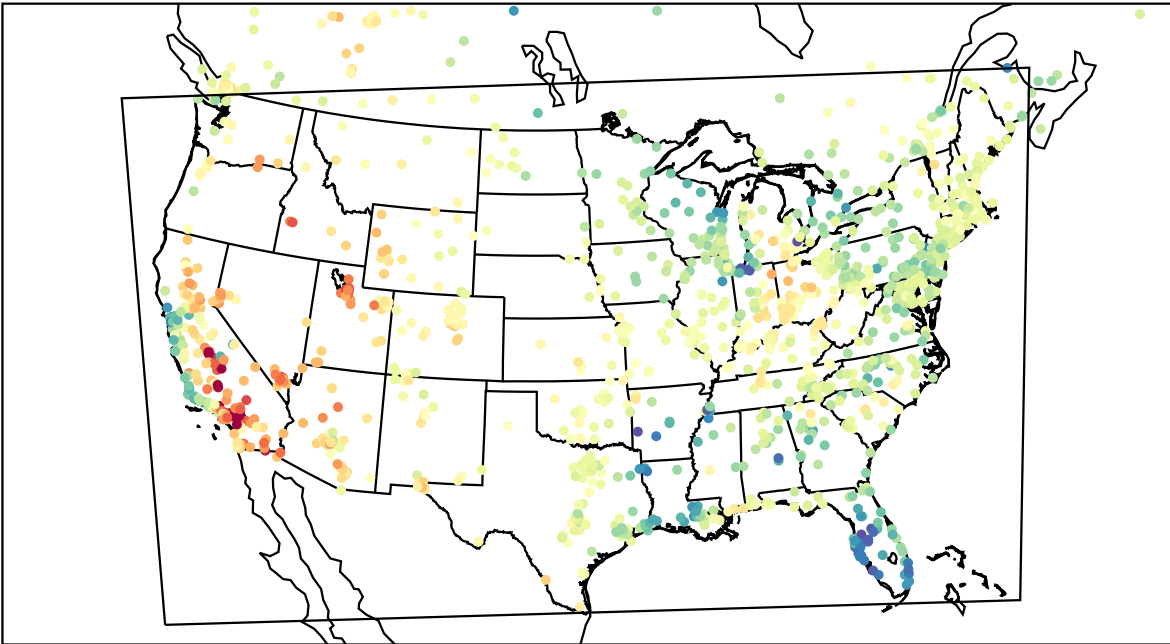

AirNOW (2023-04-29\_16:00:00)

WRF (2023-04-29\_16:00:00)

AirNOW (2023-04-29\_17:00:00)

WRF (2023-04-29\_17:00:00)

AirNOW (2023-04-29\_18:00:00)

WRF (2023-04-29\_18:00:00)

AirNOW (2023-04-29\_19:00:00)

WRF (2023-04-29\_19:00:00)

AirNOW (2023-04-29\_20:00:00)

WRF (2023-04-29\_20:00:00)

AirNOW (2023-04-29\_21:00:00)

WRF (2023-04-29\_21:00:00)

AirNOW (2023-04-29\_22:00:00)

WRF (2023-04-29\_22:00:00)

AirNOW (2023-04-29\_23:00:00)

WRF (2023-04-29\_23:00:00)