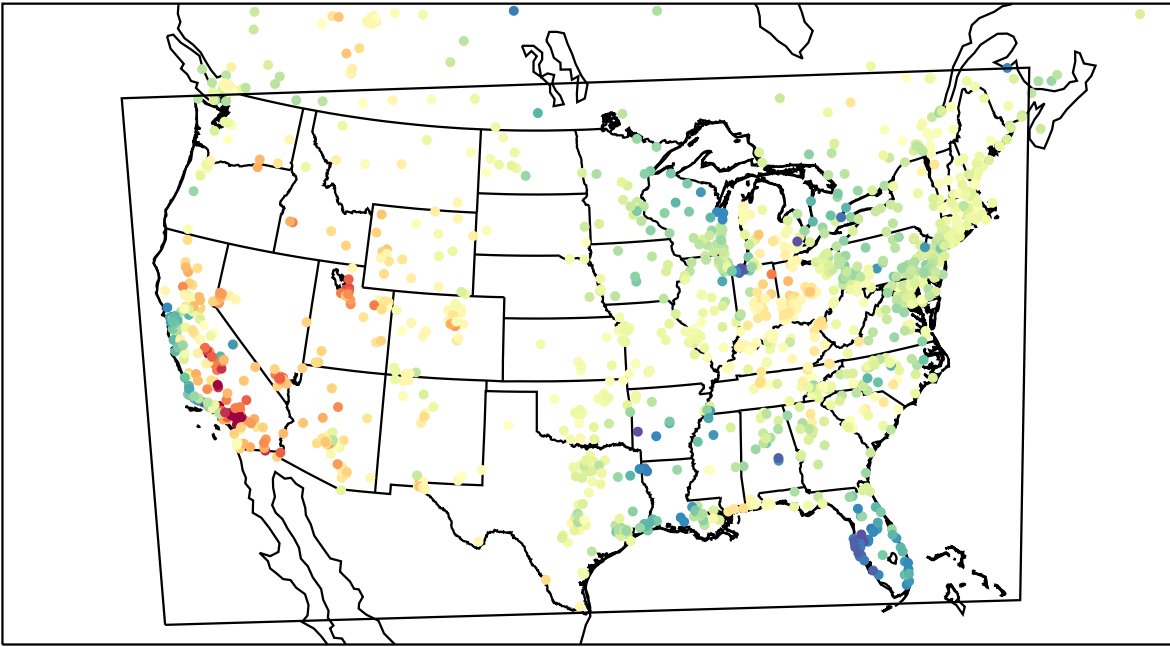

AirNOW (2023-04-29\_16:00:00)

WRF (2023-04-29\_16:00:00)

AirNOW (2023-04-29\_17:00:00)

WRF (2023-04-29\_17:00:00)

AirNOW (2023-04-29\_18:00:00)

WRF (2023-04-29\_18:00:00)

AirNOW (2023-04-29\_19:00:00)

WRF (2023-04-29\_19:00:00)

AirNOW (2023-04-29\_20:00:00)

WRF (2023-04-29\_20:00:00)

AirNOW (2023-04-29\_21:00:00)

WRF (2023-04-29\_21:00:00)

AirNOW (2023-04-29\_22:00:00)

WRF (2023-04-29\_22:00:00)

AirNOW (2023-04-29\_23:00:00)

WRF (2023-04-29\_23:00:00)