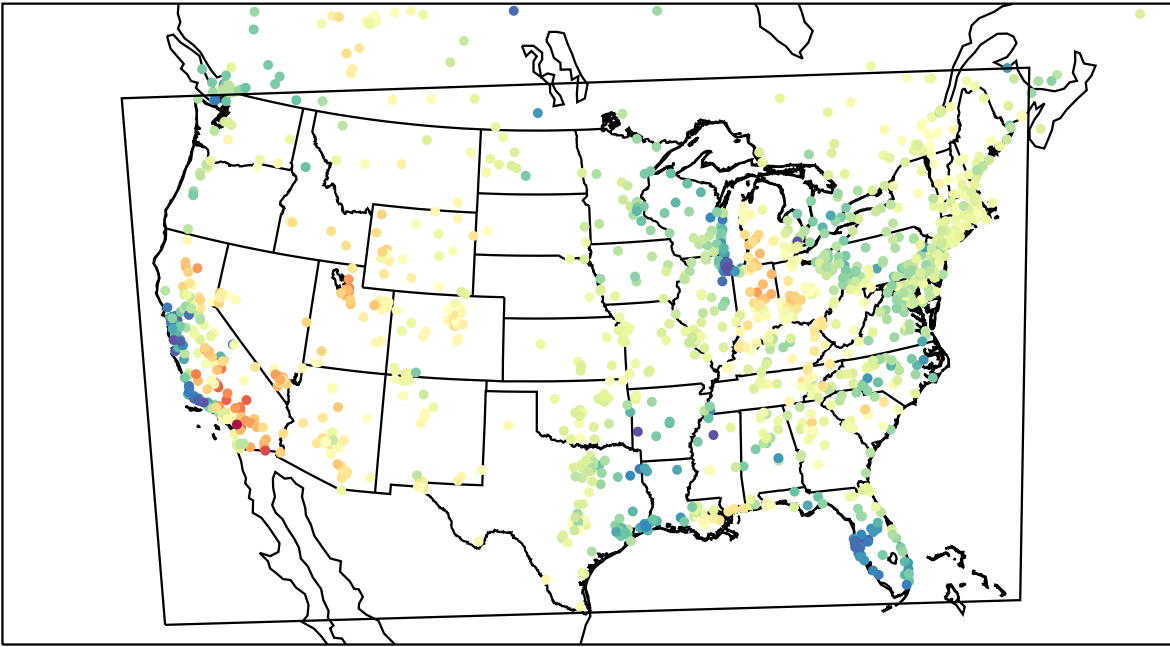

AirNOW (2023-04-29\_16:00:00)

WRF (2023-04-29\_16:00:00)

AirNOW (2023-04-29\_17:00:00)

WRF (2023-04-29\_17:00:00)

AirNOW (2023-04-29\_18:00:00)

WRF (2023-04-29\_18:00:00)

AirNOW (2023-04-29\_19:00:00)

WRF (2023-04-29\_19:00:00)

AirNOW (2023-04-29\_20:00:00)

WRF (2023-04-29\_20:00:00)

AirNOW (2023-04-29\_21:00:00)

WRF (2023-04-29\_21:00:00)

AirNOW (2023-04-29\_22:00:00)

WRF (2023-04-29\_22:00:00)

AirNOW (2023-04-29\_23:00:00)

WRF (2023-04-29\_23:00:00)