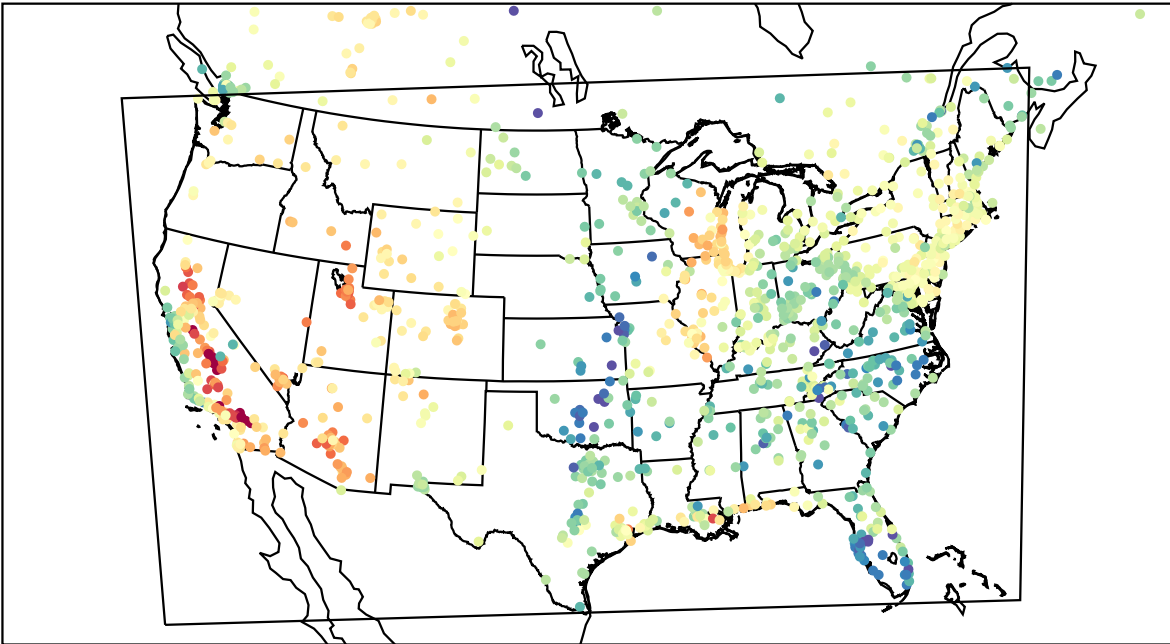

AirNOW (2023-04-29\_00:00:00)

WRF (2023-04-29\_00:00:00)

AirNOW (2023-04-29\_01:00:00)

WRF (2023-04-29\_01:00:00)

AirNOW (2023-04-29\_02:00:00)

WRF (2023-04-29\_02:00:00)

AirNOW (2023-04-29\_03:00:00)

WRF (2023-04-29\_03:00:00)

AirNOW (2023-04-29\_04:00:00)

WRF (2023-04-29\_04:00:00)

AirNOW (2023-04-29\_05:00:00)

WRF (2023-04-29\_05:00:00)

AirNOW (2023-04-29\_06:00:00)

WRF (2023-04-29\_06:00:00)

AirNOW (2023-04-29\_07:00:00)

WRF (2023-04-29\_07:00:00)