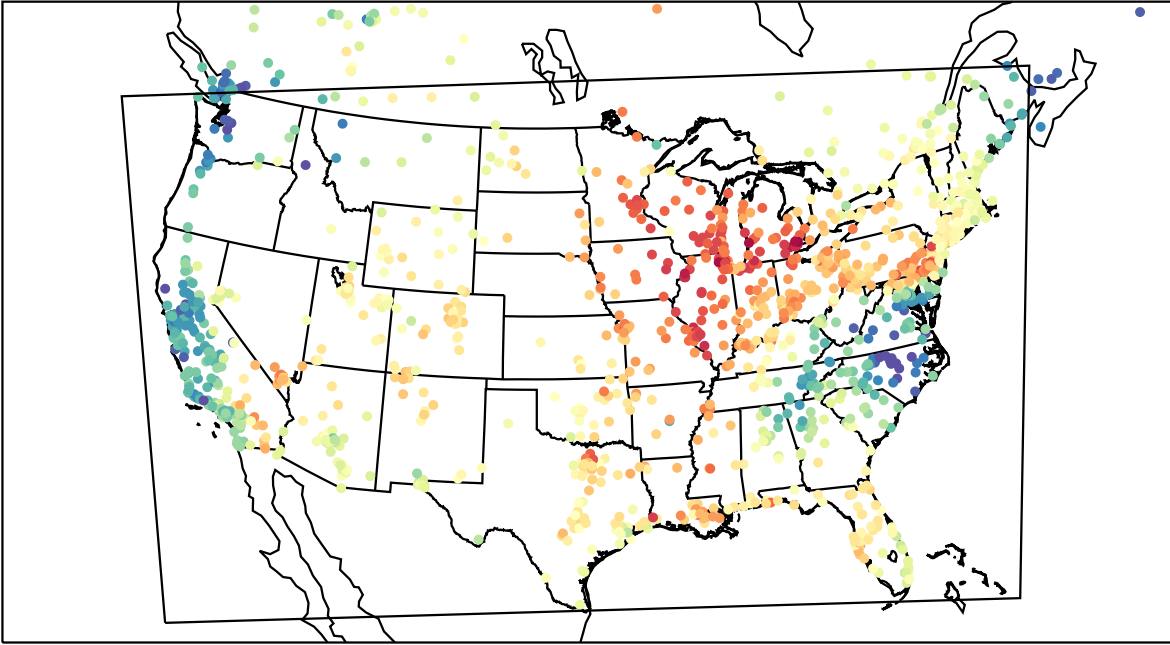

AirNOW (2023-05-29\_16:00:00)

WRF (2023-05-29\_16:00:00)

AirNOW (2023-05-29\_17:00:00)

WRF (2023-05-29\_17:00:00)

AirNOW (2023-05-29\_18:00:00)

WRF (2023-05-29\_18:00:00)

AirNOW (2023-05-29\_19:00:00)

WRF (2023-05-29\_19:00:00)

AirNOW (2023-05-29\_20:00:00)

WRF (2023-05-29\_20:00:00)

AirNOW (2023-05-29\_21:00:00)

WRF (2023-05-29\_21:00:00)

AirNOW (2023-05-29\_22:00:00)

WRF (2023-05-29\_22:00:00)

AirNOW (2023-05-29\_23:00:00)

WRF (2023-05-29\_23:00:00)