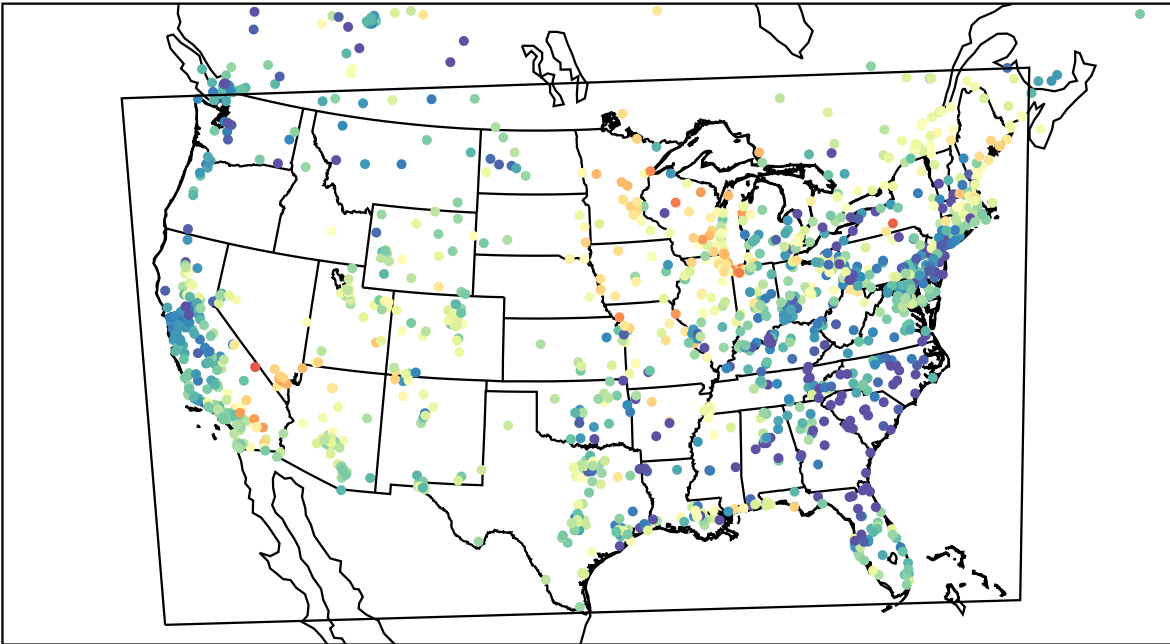

AirNOW (2023-05-29\_00:00:00)

WRF (2023-05-29\_00:00:00)

AirNOW (2023-05-29\_01:00:00)

WRF (2023-05-29\_01:00:00)

AirNOW (2023-05-29\_02:00:00)

WRF (2023-05-29\_02:00:00)

AirNOW (2023-05-29\_03:00:00)

WRF (2023-05-29\_03:00:00)

AirNOW (2023-05-29\_04:00:00)

WRF (2023-05-29\_04:00:00)

AirNOW (2023-05-29\_05:00:00)

WRF (2023-05-29\_05:00:00)

AirNOW (2023-05-29\_06:00:00)

WRF (2023-05-29\_06:00:00)

AirNOW (2023-05-29\_07:00:00)

WRF (2023-05-29\_07:00:00)