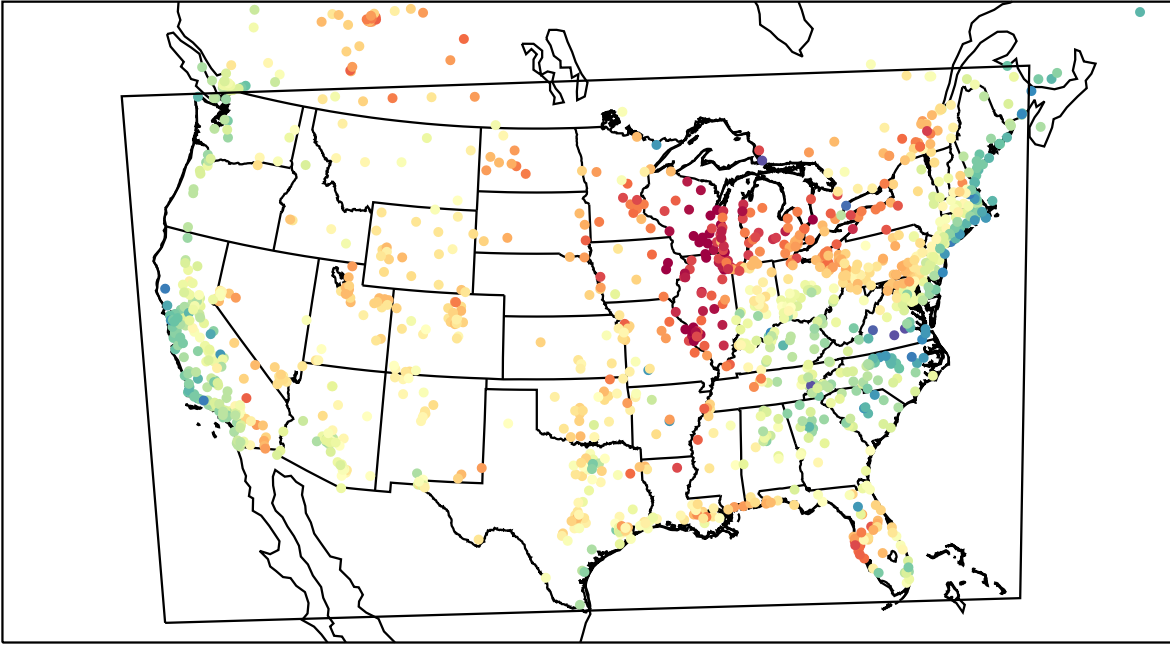

AirNOW (2023-05-30\_16:00:00)

WRF (2023-05-30\_16:00:00)

AirNOW (2023-05-30\_17:00:00)

WRF (2023-05-30\_17:00:00)

AirNOW (2023-05-30\_18:00:00)

WRF (2023-05-30\_18:00:00)

AirNOW (2023-05-30\_19:00:00)

WRF (2023-05-30\_19:00:00)

AirNOW (2023-05-30\_20:00:00)

WRF (2023-05-30\_20:00:00)

AirNOW (2023-05-30\_21:00:00)

WRF (2023-05-30\_21:00:00)

AirNOW (2023-05-30\_22:00:00)

WRF (2023-05-30\_22:00:00)

AirNOW (2023-05-30\_23:00:00)

WRF (2023-05-30\_23:00:00)