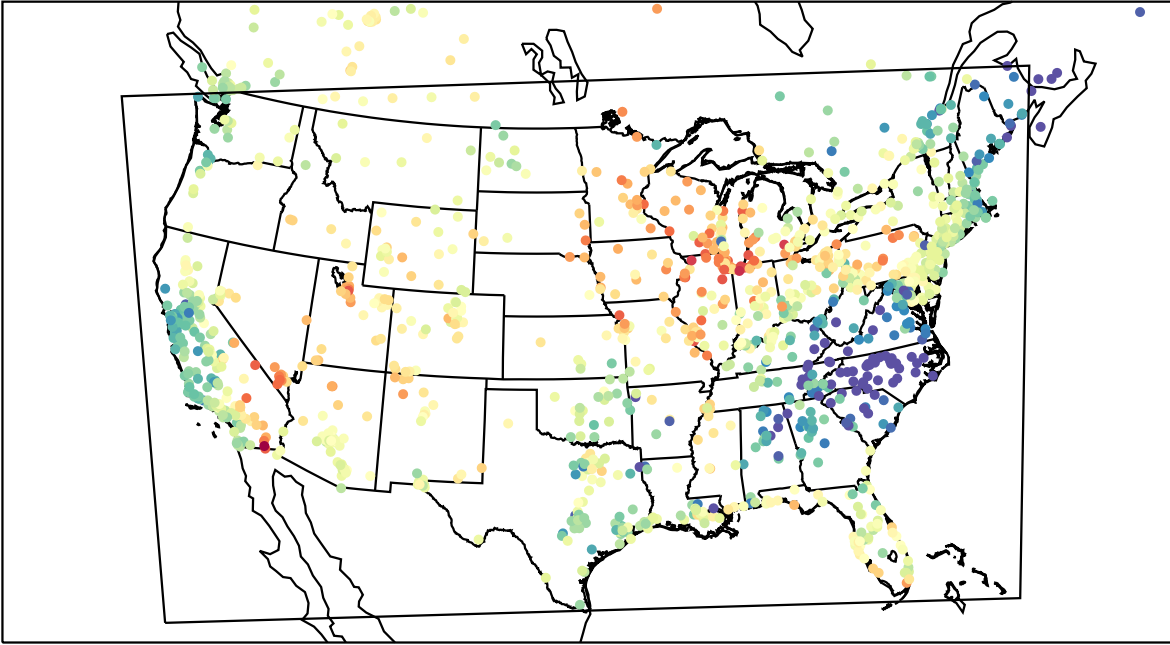

AirNOW (2023-05-29\_20:00:00)

WRF (2023-05-29\_20:00:00)

AirNOW (2023-05-29\_21:00:00)

WRF (2023-05-29\_21:00:00)

AirNOW (2023-05-29\_22:00:00)

WRF (2023-05-29\_22:00:00)

AirNOW (2023-05-29\_23:00:00)

WRF (2023-05-29\_23:00:00)

AirNOW (2023-05-30\_00:00:00)

WRF (2023-05-30\_00:00:00)

AirNOW (2023-05-30\_01:00:00)

WRF (2023-05-30\_01:00:00)

AirNOW (2023-05-30\_02:00:00)

WRF (2023-05-30\_02:00:00)

AirNOW (2023-05-30\_03:00:00)

WRF (2023-05-30\_03:00:00)