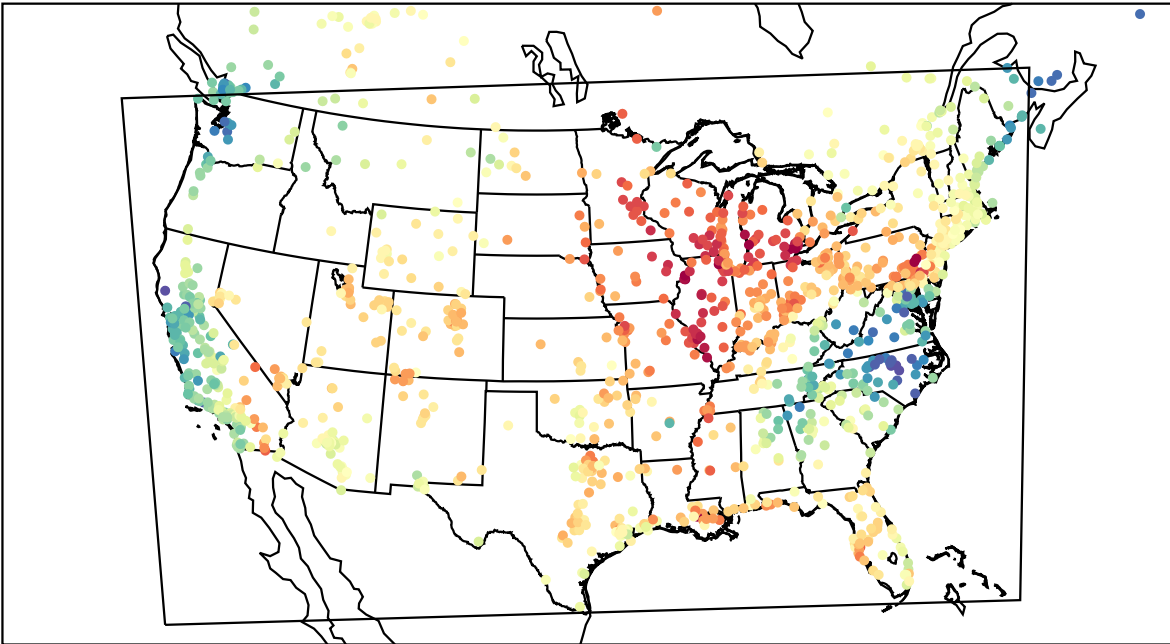

AirNOW (2023-05-29\_16:00:00)

WRF (2023-05-29\_16:00:00)

AirNOW (2023-05-29\_17:00:00)

WRF (2023-05-29\_17:00:00)

AirNOW (2023-05-29\_18:00:00)

WRF (2023-05-29\_18:00:00)

AirNOW (2023-05-29\_19:00:00)

WRF (2023-05-29\_19:00:00)

AirNOW (2023-05-29\_20:00:00)

WRF (2023-05-29\_20:00:00)

AirNOW (2023-05-29\_21:00:00)

WRF (2023-05-29\_21:00:00)

AirNOW (2023-05-29\_22:00:00)

WRF (2023-05-29\_22:00:00)

AirNOW (2023-05-29\_23:00:00)

WRF (2023-05-29\_23:00:00)