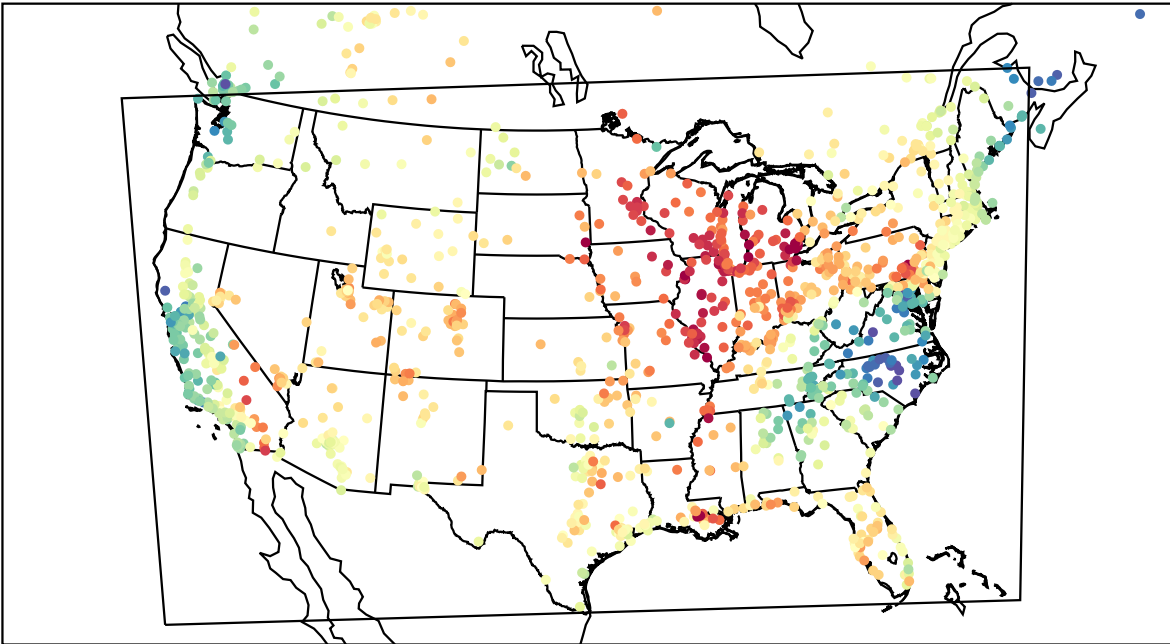

AirNOW (2023-05-29\_16:00:00)

WRF (2023-05-29\_16:00:00)

AirNOW (2023-05-29\_17:00:00)

WRF (2023-05-29\_17:00:00)

AirNOW (2023-05-29\_18:00:00)

WRF (2023-05-29\_18:00:00)

AirNOW (2023-05-29\_19:00:00)

WRF (2023-05-29\_19:00:00)

AirNOW (2023-05-29\_20:00:00)

WRF (2023-05-29\_20:00:00)

AirNOW (2023-05-29\_21:00:00)

WRF (2023-05-29\_21:00:00)

AirNOW (2023-05-29\_22:00:00)

WRF (2023-05-29\_22:00:00)

AirNOW (2023-05-29\_23:00:00)

WRF (2023-05-29\_23:00:00)