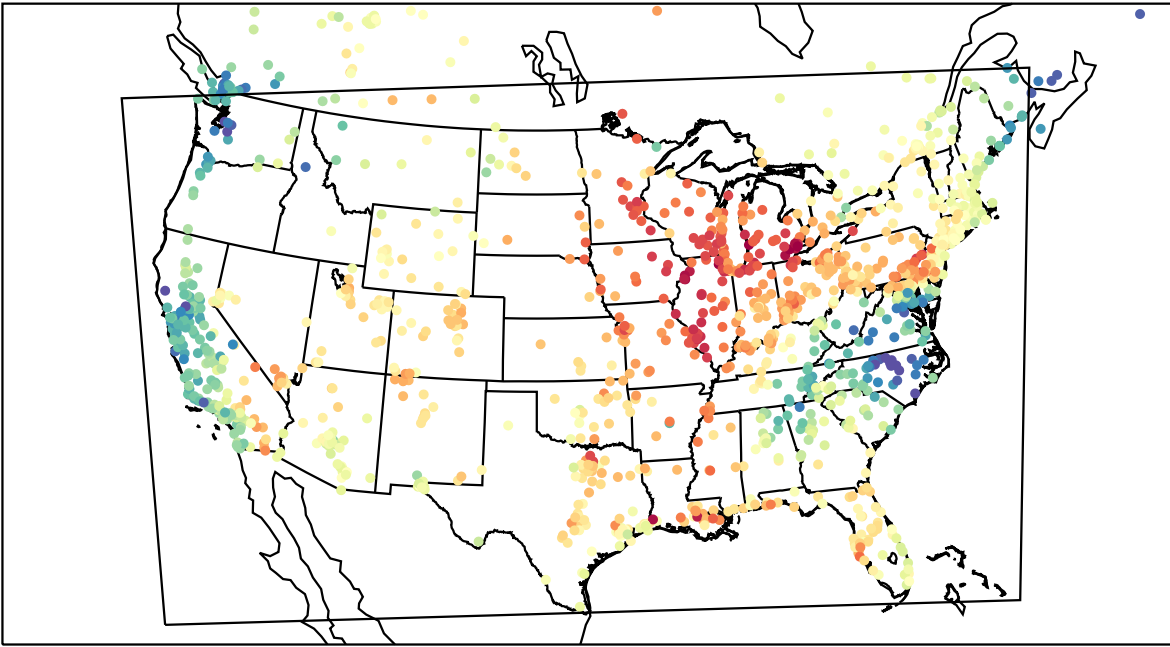

AirNOW (2023-05-29\_16:00:00)

WRF (2023-05-29\_16:00:00)

AirNOW (2023-05-29\_17:00:00)

WRF (2023-05-29\_17:00:00)

AirNOW (2023-05-29\_18:00:00)

WRF (2023-05-29\_18:00:00)

AirNOW (2023-05-29\_19:00:00)

WRF (2023-05-29\_19:00:00)

AirNOW (2023-05-29\_20:00:00)

WRF (2023-05-29\_20:00:00)

AirNOW (2023-05-29\_21:00:00)

WRF (2023-05-29\_21:00:00)

AirNOW (2023-05-29\_22:00:00)

WRF (2023-05-29\_22:00:00)

AirNOW (2023-05-29\_23:00:00)

WRF (2023-05-29\_23:00:00)