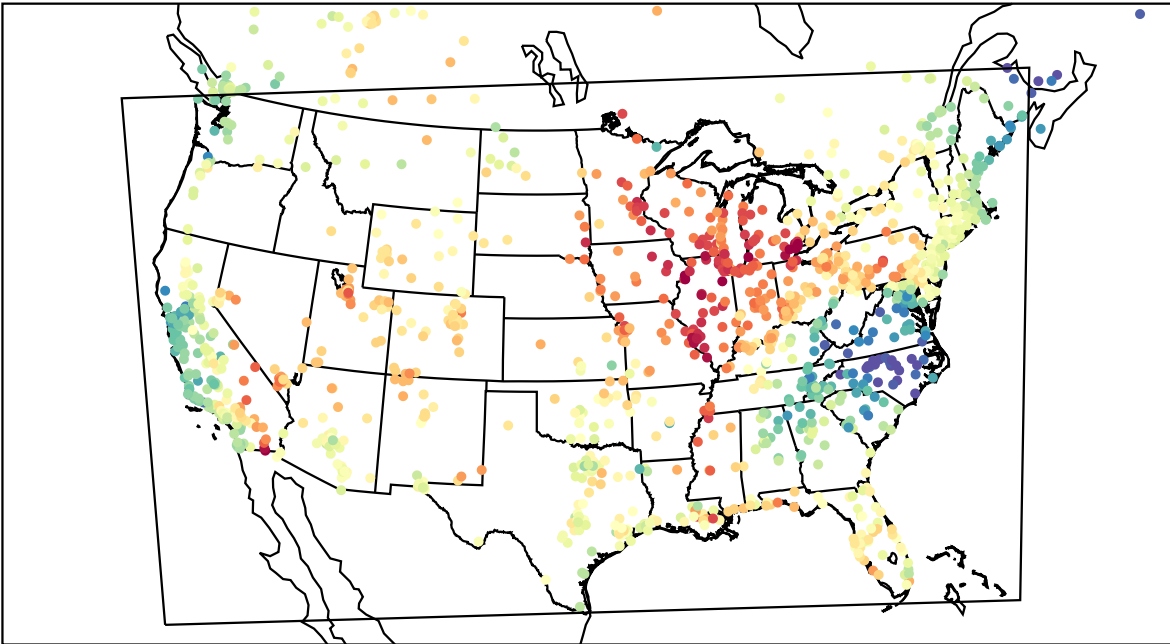

AirNOW (2023-05-29\_20:00:00)

WRF (2023-05-29\_20:00:00)

AirNOW (2023-05-29\_21:00:00)

WRF (2023-05-29\_21:00:00)

AirNOW (2023-05-29\_22:00:00)

WRF (2023-05-29\_22:00:00)

AirNOW (2023-05-29\_23:00:00)

WRF (2023-05-29\_23:00:00)

AirNOW (2023-05-30\_00:00:00)

WRF (2023-05-30\_00:00:00)

AirNOW (2023-05-30\_01:00:00)

WRF (2023-05-30\_01:00:00)

AirNOW (2023-05-30\_02:00:00)

WRF (2023-05-30\_02:00:00)

AirNOW (2023-05-30\_03:00:00)

WRF (2023-05-30\_03:00:00)