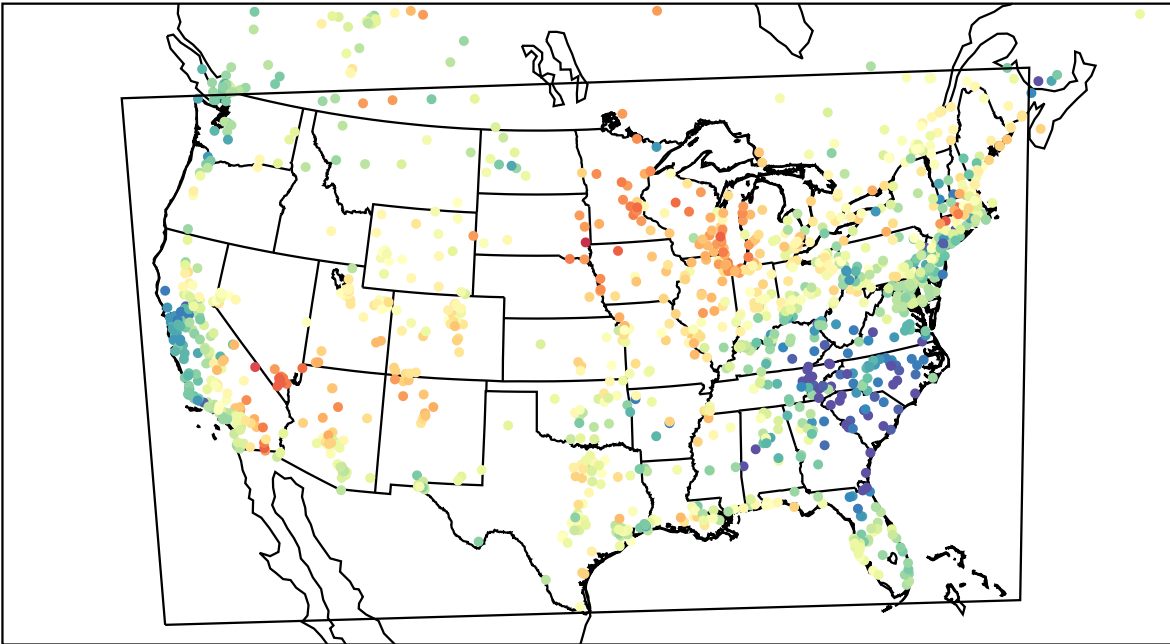

AirNOW (2023-05-29\_00:00:00)

WRF (2023-05-29\_00:00:00)

AirNOW (2023-05-29\_01:00:00)

WRF (2023-05-29\_01:00:00)

AirNOW (2023-05-29\_02:00:00)

WRF (2023-05-29\_02:00:00)

AirNOW (2023-05-29\_03:00:00)

WRF (2023-05-29\_03:00:00)

AirNOW (2023-05-29\_04:00:00)

WRF (2023-05-29\_04:00:00)

AirNOW (2023-05-29\_05:00:00)

WRF (2023-05-29\_05:00:00)

AirNOW (2023-05-29\_06:00:00)

WRF (2023-05-29\_06:00:00)

AirNOW (2023-05-29\_07:00:00)

WRF (2023-05-29\_07:00:00)