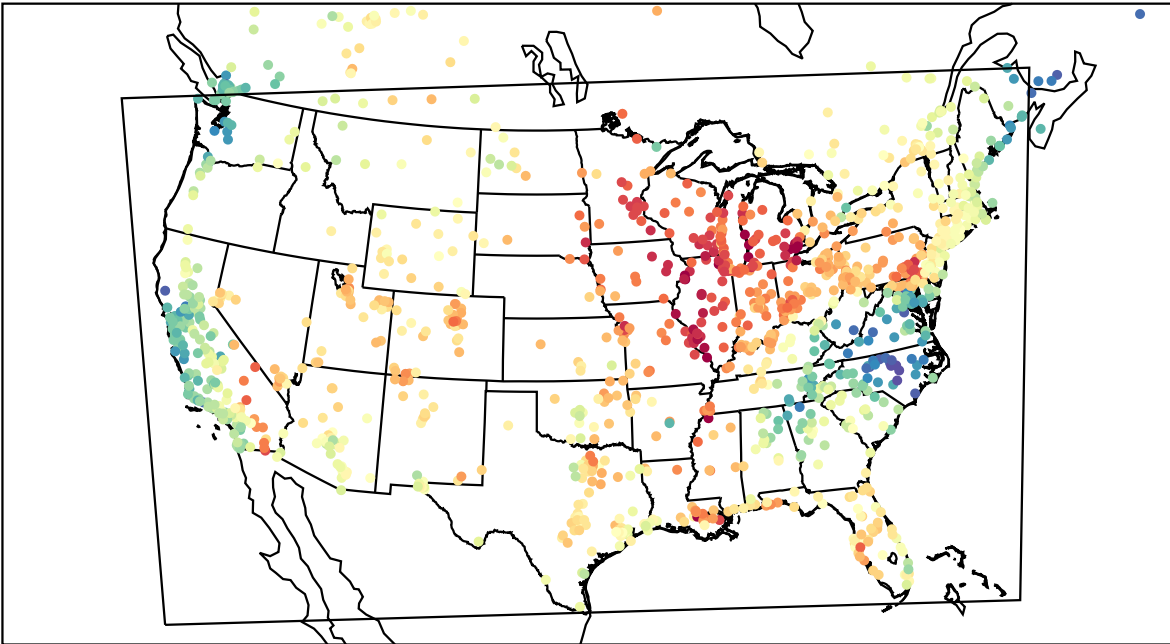

AirNOW (2023-05-29\_16:00:00)

WRF (2023-05-29\_16:00:00)

AirNOW (2023-05-29\_17:00:00)

WRF (2023-05-29\_17:00:00)

AirNOW (2023-05-29\_18:00:00)

WRF (2023-05-29\_18:00:00)

AirNOW (2023-05-29\_19:00:00)

WRF (2023-05-29\_19:00:00)

AirNOW (2023-05-29\_20:00:00)

WRF (2023-05-29\_20:00:00)

AirNOW (2023-05-29\_21:00:00)

WRF (2023-05-29\_21:00:00)

AirNOW (2023-05-29\_22:00:00)

WRF (2023-05-29\_22:00:00)

AirNOW (2023-05-29\_23:00:00)

WRF (2023-05-29\_23:00:00)