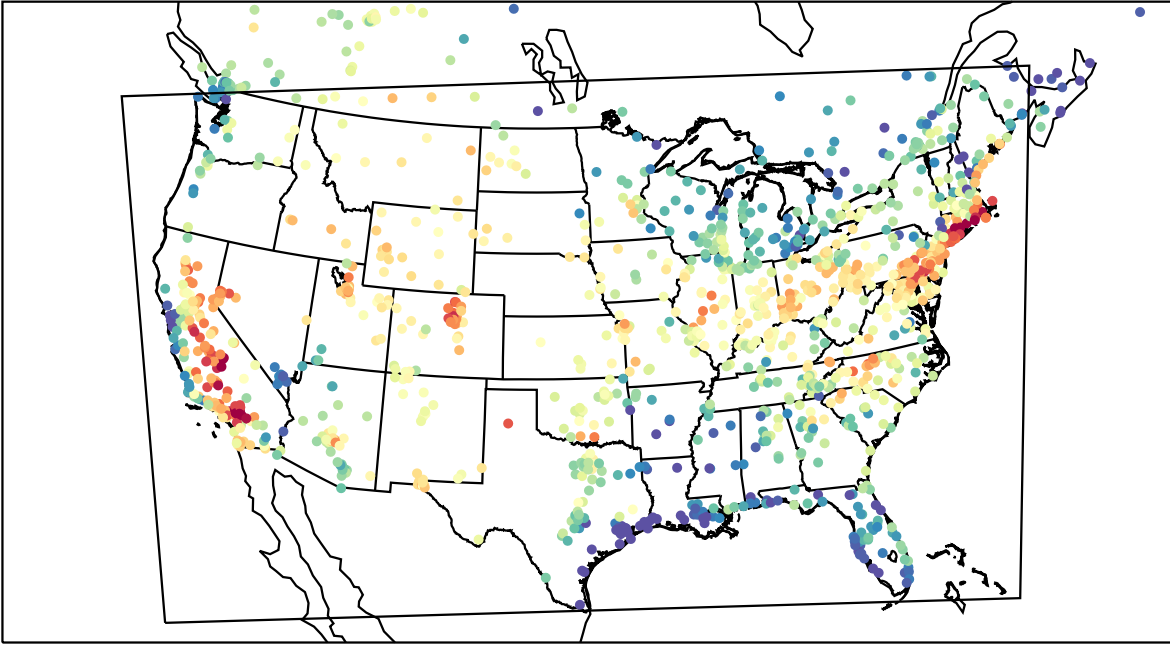

AirNOW (2023-07-12\_20:00:00)

WRF (2023-07-12\_20:00:00)

AirNOW (2023-07-12\_21:00:00)

WRF (2023-07-12\_21:00:00)

AirNOW (2023-07-12\_22:00:00)

WRF (2023-07-12\_22:00:00)

AirNOW (2023-07-12\_23:00:00)

WRF (2023-07-12\_23:00:00)

AirNOW (2023-07-13\_00:00:00)

WRF (2023-07-13\_00:00:00)

AirNOW (2023-07-13\_01:00:00)

WRF (2023-07-13\_01:00:00)

AirNOW (2023-07-13\_02:00:00)

WRF (2023-07-13\_02:00:00)

AirNOW (2023-07-13\_03:00:00)

WRF (2023-07-13\_03:00:00)