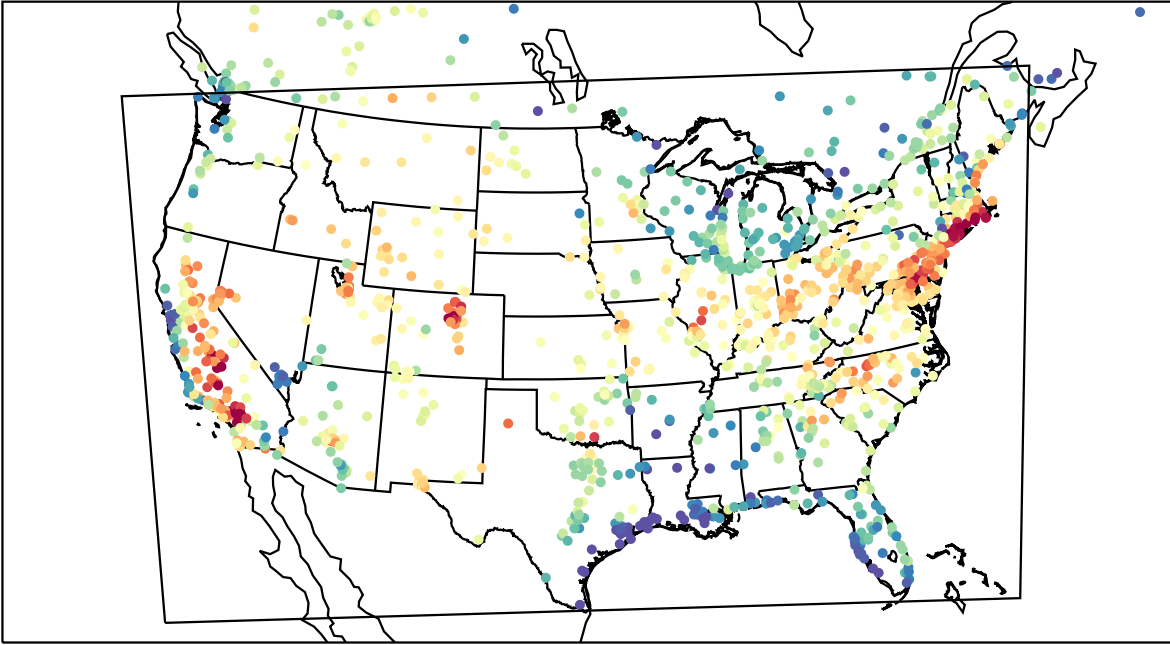

AirNOW (2023-07-12\_20:00:00)

WRF (2023-07-12\_20:00:00)

AirNOW (2023-07-12\_21:00:00)

WRF (2023-07-12\_21:00:00)

AirNOW (2023-07-12\_22:00:00)

WRF (2023-07-12\_22:00:00)

AirNOW (2023-07-12\_23:00:00)

WRF (2023-07-12\_23:00:00)

AirNOW (2023-07-13\_00:00:00)

WRF (2023-07-13\_00:00:00)

AirNOW (2023-07-13\_01:00:00)

WRF (2023-07-13\_01:00:00)

AirNOW (2023-07-13\_02:00:00)

WRF (2023-07-13\_02:00:00)

AirNOW (2023-07-13\_03:00:00)

WRF (2023-07-13\_03:00:00)