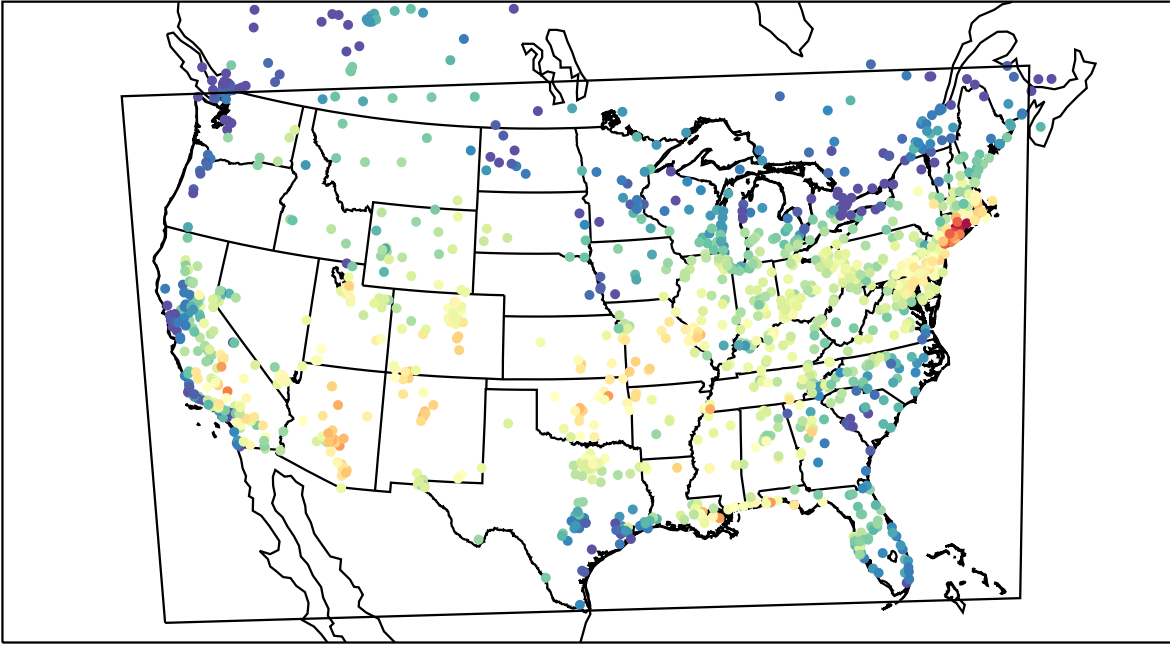

AirNOW (2023-07-29\_12:00:00)

WRF (2023-07-29\_12:00:00)

AirNOW (2023-07-29\_13:00:00)

WRF (2023-07-29\_13:00:00)

AirNOW (2023-07-29\_14:00:00)

WRF (2023-07-29\_14:00:00)

AirNOW (2023-07-29\_15:00:00)

WRF (2023-07-29\_15:00:00)

AirNOW (2023-07-29\_16:00:00)

WRF (2023-07-29\_16:00:00)

AirNOW (2023-07-29\_17:00:00)

WRF (2023-07-29\_17:00:00)

AirNOW (2023-07-29\_18:00:00)

WRF (2023-07-29\_18:00:00)

AirNOW (2023-07-29\_19:00:00)

WRF (2023-07-29\_19:00:00)