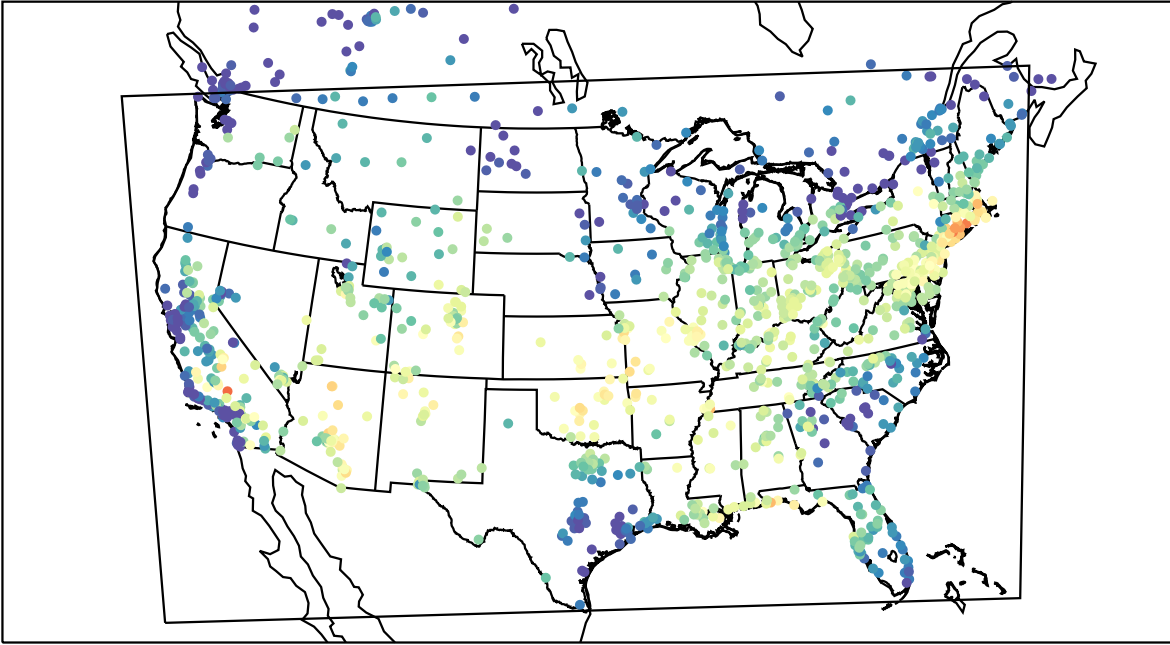

AirNOW (2023-07-29\_12:00:00)

WRF (2023-07-29\_12:00:00)

AirNOW (2023-07-29\_13:00:00)

WRF (2023-07-29\_13:00:00)

AirNOW (2023-07-29\_14:00:00)

WRF (2023-07-29\_14:00:00)

AirNOW (2023-07-29\_15:00:00)

WRF (2023-07-29\_15:00:00)

AirNOW (2023-07-29\_16:00:00)

WRF (2023-07-29\_16:00:00)

AirNOW (2023-07-29\_17:00:00)

WRF (2023-07-29\_17:00:00)

AirNOW (2023-07-29\_18:00:00)

WRF (2023-07-29\_18:00:00)

AirNOW (2023-07-29\_19:00:00)

WRF (2023-07-29\_19:00:00)