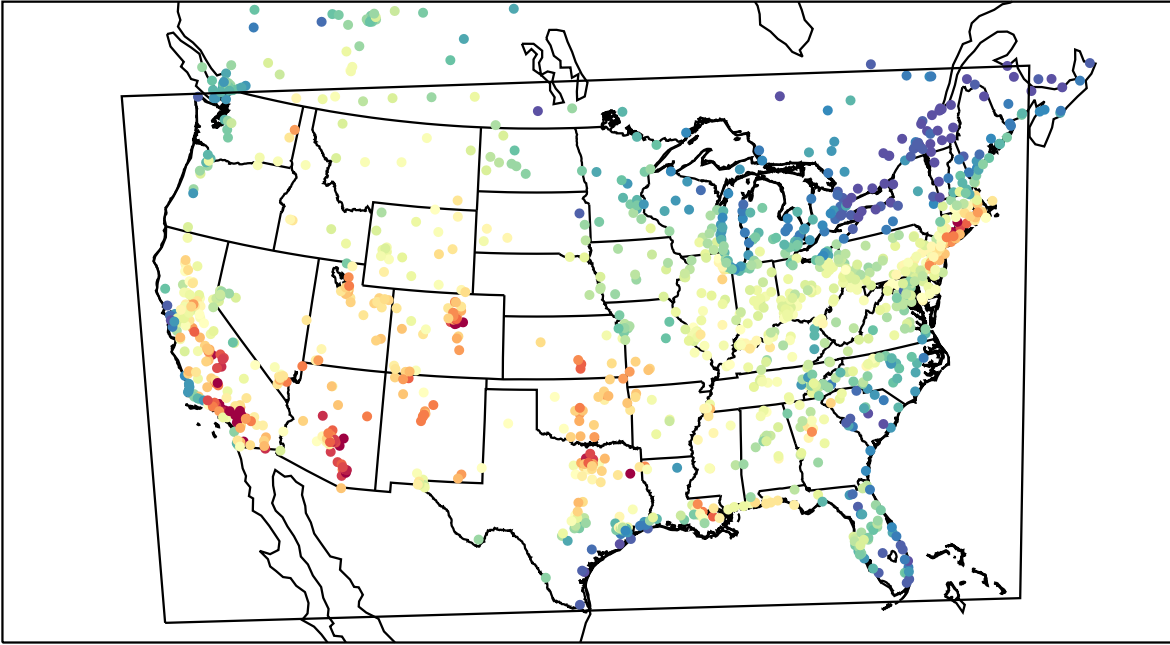

AirNOW (2023-07-29\_16:00:00)

WRF (2023-07-29\_16:00:00)

AirNOW (2023-07-29\_17:00:00)

WRF (2023-07-29\_17:00:00)

AirNOW (2023-07-29\_18:00:00)

WRF (2023-07-29\_18:00:00)

AirNOW (2023-07-29\_19:00:00)

WRF (2023-07-29\_19:00:00)

AirNOW (2023-07-29\_20:00:00)

WRF (2023-07-29\_20:00:00)

AirNOW (2023-07-29\_21:00:00)

WRF (2023-07-29\_21:00:00)

AirNOW (2023-07-29\_22:00:00)

WRF (2023-07-29\_22:00:00)

AirNOW (2023-07-29\_23:00:00)

WRF (2023-07-29\_23:00:00)