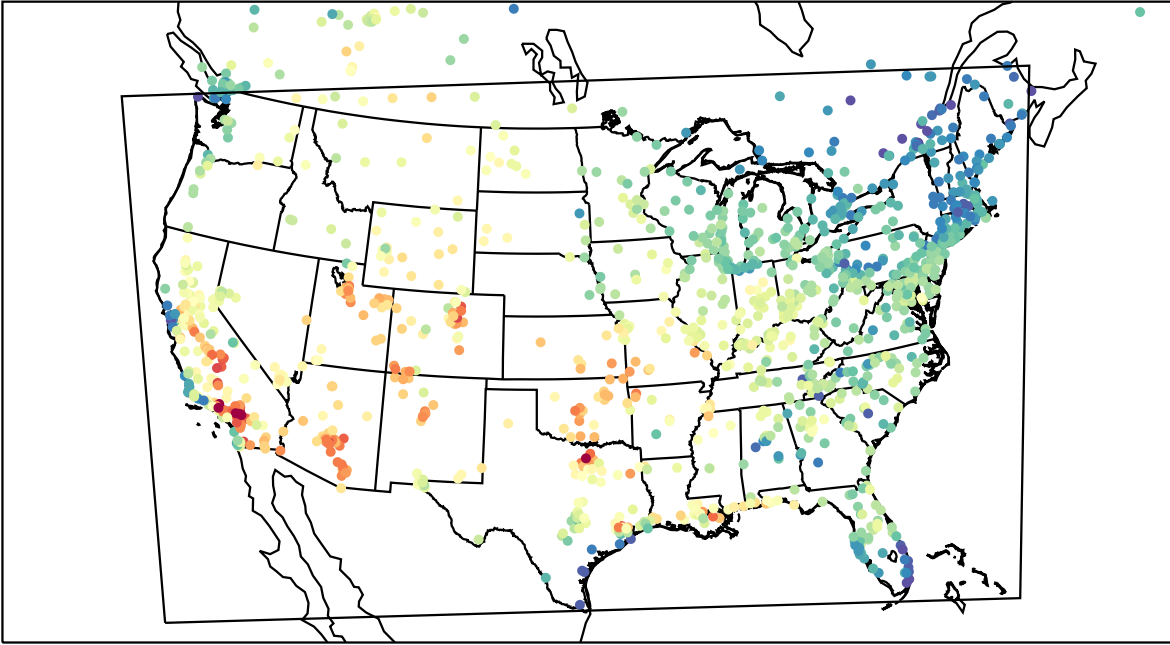

AirNOW (2023-07-30\_16:00:00)

WRF (2023-07-30\_16:00:00)

AirNOW (2023-07-30\_17:00:00)

WRF (2023-07-30\_17:00:00)

AirNOW (2023-07-30\_18:00:00)

WRF (2023-07-30\_18:00:00)

AirNOW (2023-07-30\_19:00:00)

WRF (2023-07-30\_19:00:00)

AirNOW (2023-07-30\_20:00:00)

WRF (2023-07-30\_20:00:00)

AirNOW (2023-07-30\_21:00:00)

WRF (2023-07-30\_21:00:00)

AirNOW (2023-07-30\_22:00:00)

WRF (2023-07-30\_22:00:00)

AirNOW (2023-07-30\_23:00:00)

WRF (2023-07-30\_23:00:00)