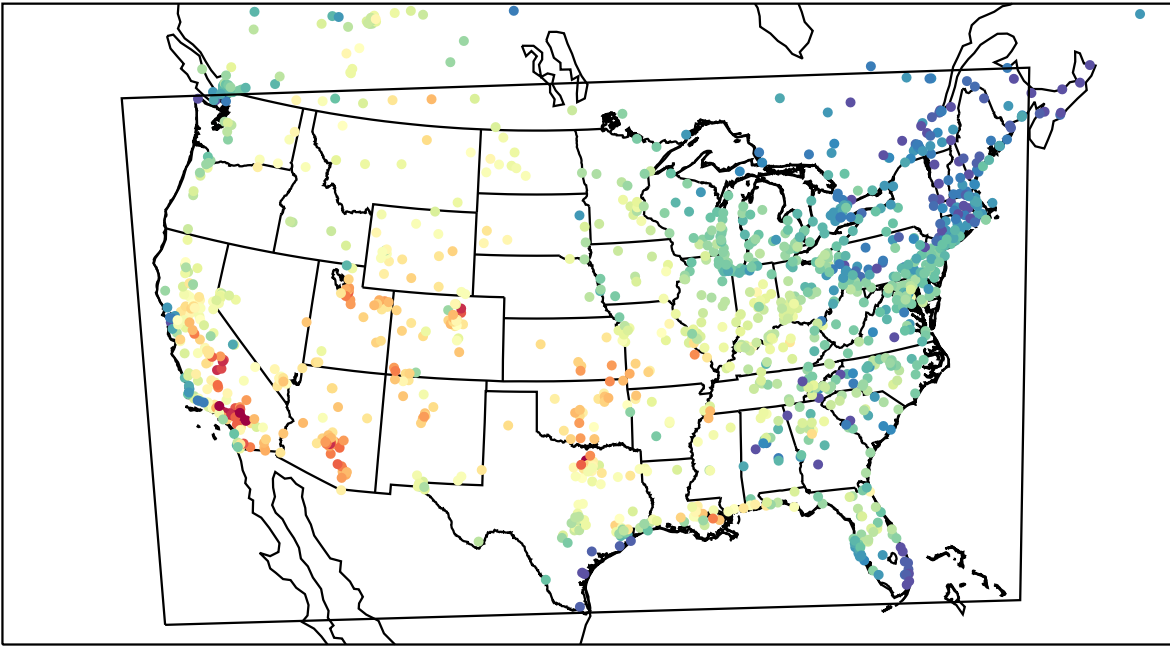

AirNOW (2023-07-30\_16:00:00)

WRF (2023-07-30\_16:00:00)

AirNOW (2023-07-30\_17:00:00)

WRF (2023-07-30\_17:00:00)

AirNOW (2023-07-30\_18:00:00)

WRF (2023-07-30\_18:00:00)

AirNOW (2023-07-30\_19:00:00)

WRF (2023-07-30\_19:00:00)

AirNOW (2023-07-30\_20:00:00)

WRF (2023-07-30\_20:00:00)

AirNOW (2023-07-30\_21:00:00)

WRF (2023-07-30\_21:00:00)

AirNOW (2023-07-30\_22:00:00)

WRF (2023-07-30\_22:00:00)

AirNOW (2023-07-30\_23:00:00)

WRF (2023-07-30\_23:00:00)