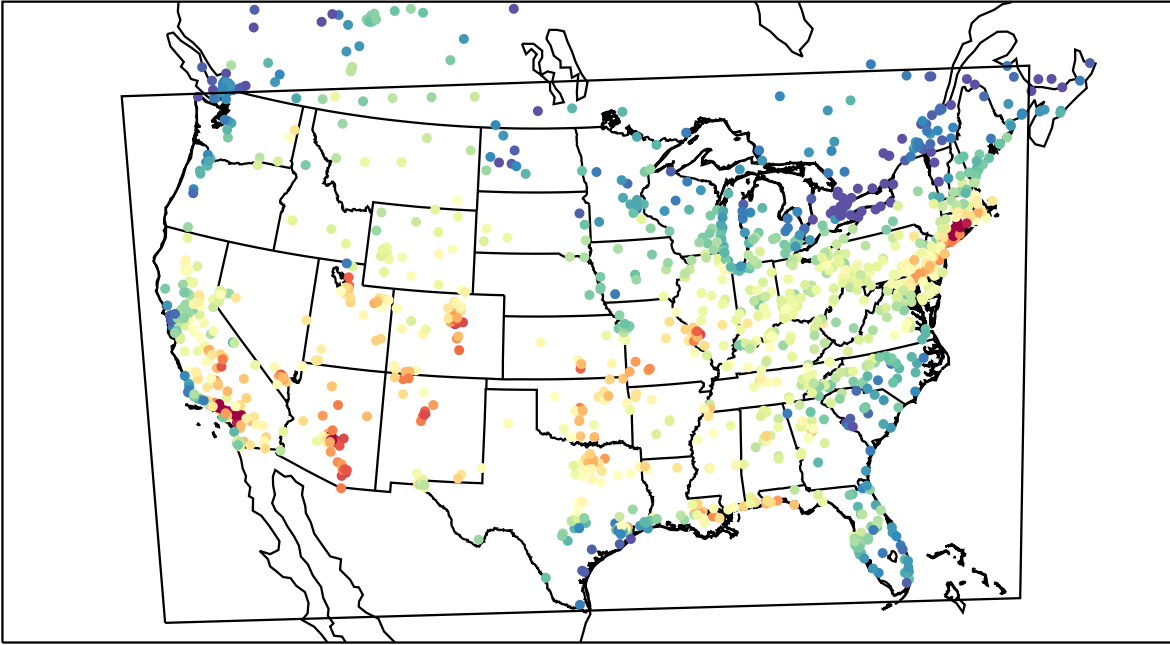

AirNOW (2023-07-29\_16:00:00)

WRF (2023-07-29\_16:00:00)

AirNOW (2023-07-29\_17:00:00)

WRF (2023-07-29\_17:00:00)

AirNOW (2023-07-29\_18:00:00)

WRF (2023-07-29\_18:00:00)

AirNOW (2023-07-29\_19:00:00)

WRF (2023-07-29\_19:00:00)

AirNOW (2023-07-29\_20:00:00)

WRF (2023-07-29\_20:00:00)

AirNOW (2023-07-29\_21:00:00)

WRF (2023-07-29\_21:00:00)

AirNOW (2023-07-29\_22:00:00)

WRF (2023-07-29\_22:00:00)

AirNOW (2023-07-29\_23:00:00)

WRF (2023-07-29\_23:00:00)