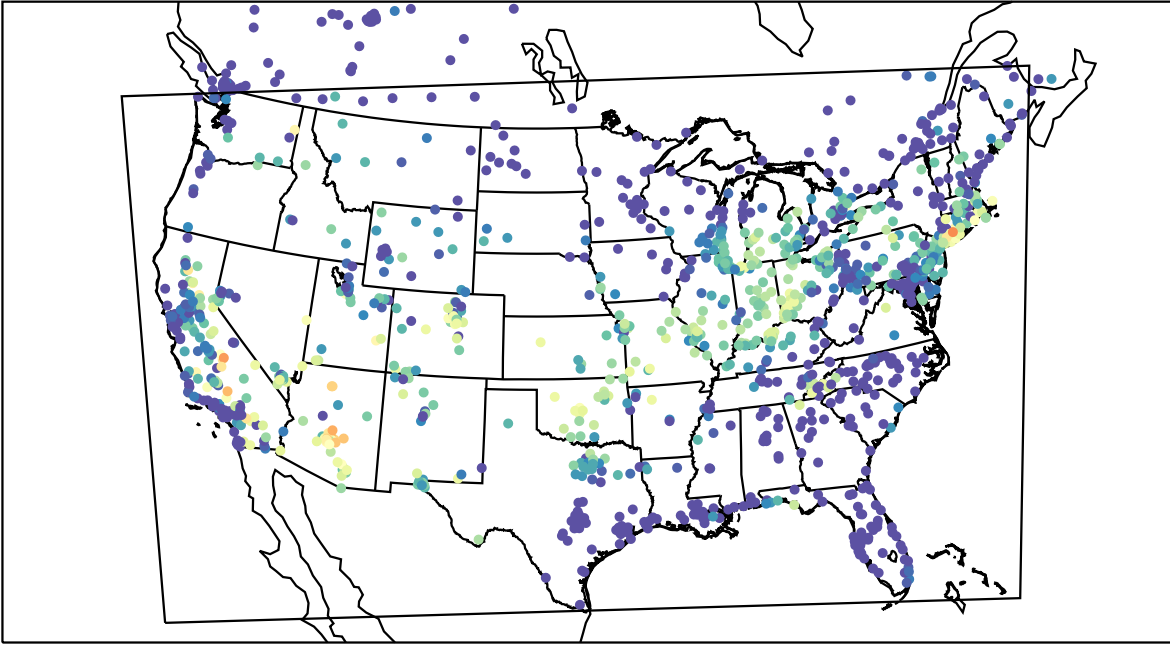

AirNOW (2023-07-29\_04:00:00)

WRF (2023-07-29\_04:00:00)

AirNOW (2023-07-29\_05:00:00)

WRF (2023-07-29\_05:00:00)

AirNOW (2023-07-29\_06:00:00)

WRF (2023-07-29\_06:00:00)

AirNOW (2023-07-29\_07:00:00)

WRF (2023-07-29\_07:00:00)

AirNOW (2023-07-29\_08:00:00)

WRF (2023-07-29\_08:00:00)

AirNOW (2023-07-29\_09:00:00)

WRF (2023-07-29\_09:00:00)

AirNOW (2023-07-29\_10:00:00)

WRF (2023-07-29\_10:00:00)

AirNOW (2023-07-29\_11:00:00)

WRF (2023-07-29\_11:00:00)