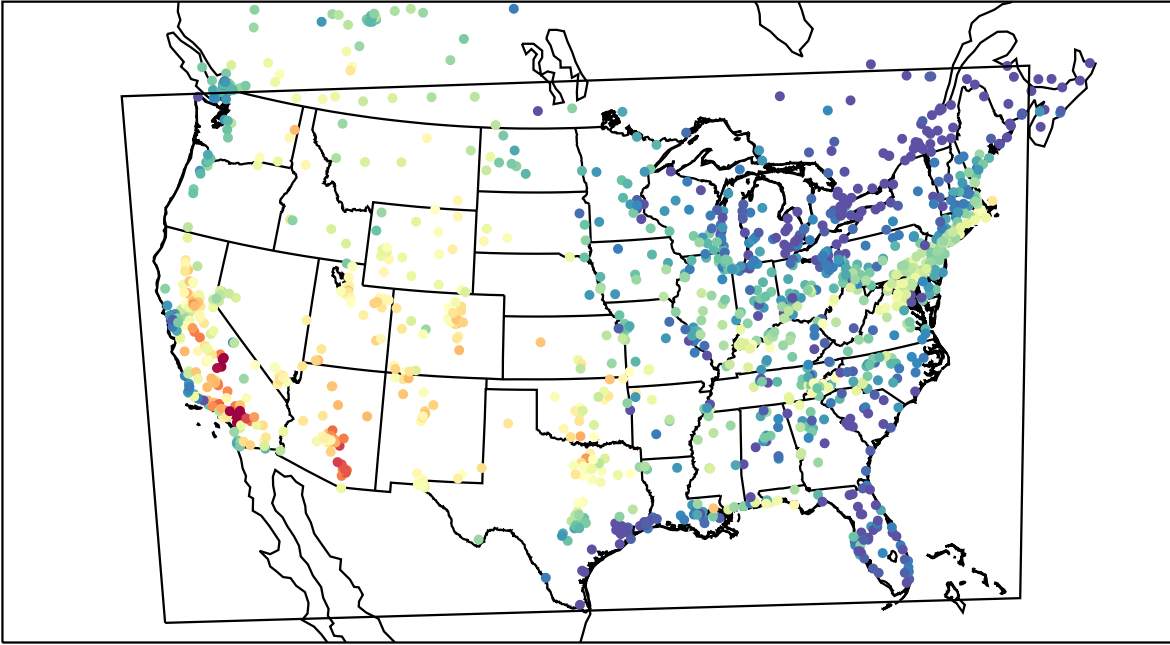

AirNOW (2023-07-29\_20:00:00)

WRF (2023-07-29\_20:00:00)

AirNOW (2023-07-29\_21:00:00)

WRF (2023-07-29\_21:00:00)

AirNOW (2023-07-29\_22:00:00)

WRF (2023-07-29\_22:00:00)

AirNOW (2023-07-29\_23:00:00)

WRF (2023-07-29\_23:00:00)

AirNOW (2023-07-30\_00:00:00)

WRF (2023-07-30\_00:00:00)

AirNOW (2023-07-30\_01:00:00)

WRF (2023-07-30\_01:00:00)

AirNOW (2023-07-30\_02:00:00)

WRF (2023-07-30\_02:00:00)

AirNOW (2023-07-30\_03:00:00)

WRF (2023-07-30\_03:00:00)