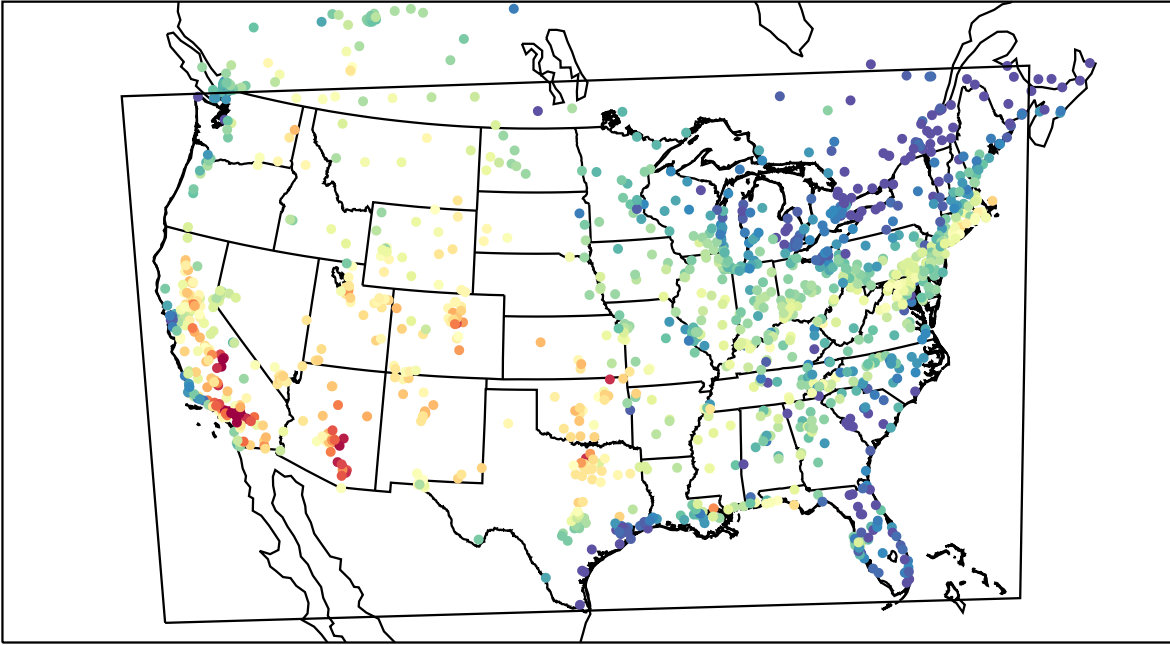

AirNOW (2023-07-29\_20:00:00)

WRF (2023-07-29\_20:00:00)

AirNOW (2023-07-29\_21:00:00)

WRF (2023-07-29\_21:00:00)

AirNOW (2023-07-29\_22:00:00)

WRF (2023-07-29\_22:00:00)

AirNOW (2023-07-29\_23:00:00)

WRF (2023-07-29\_23:00:00)

AirNOW (2023-07-30\_00:00:00)

WRF (2023-07-30\_00:00:00)

AirNOW (2023-07-30\_01:00:00)

WRF (2023-07-30\_01:00:00)

AirNOW (2023-07-30\_02:00:00)

WRF (2023-07-30\_02:00:00)

AirNOW (2023-07-30\_03:00:00)

WRF (2023-07-30\_03:00:00)