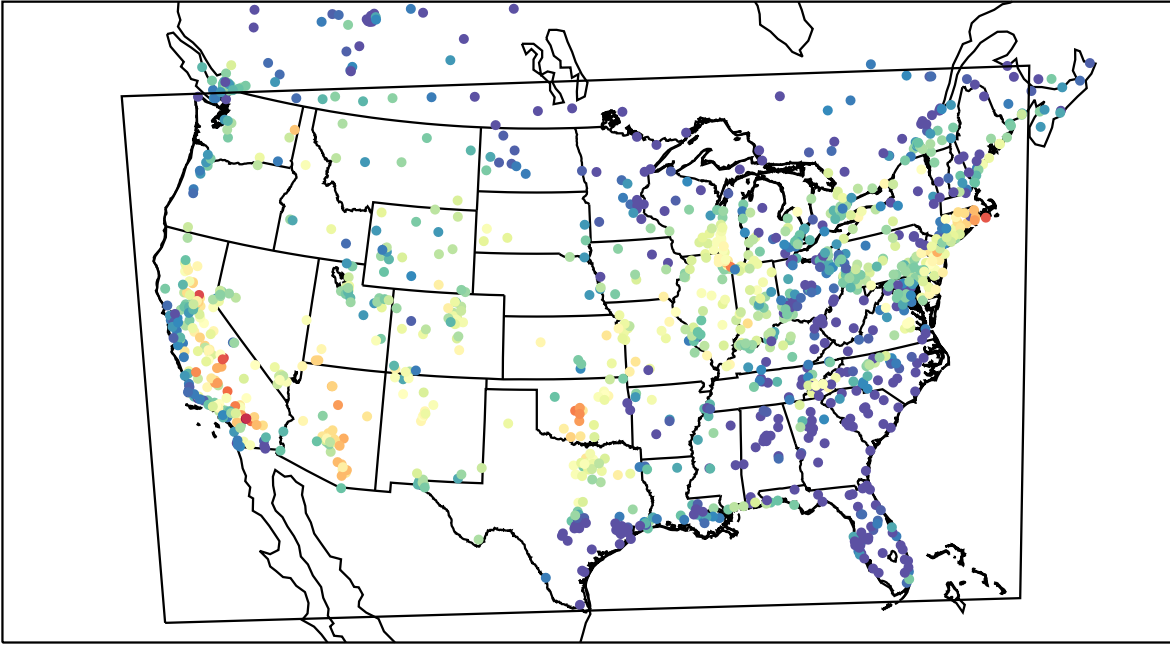

AirNOW (2023-07-29\_00:00:00)

WRF (2023-07-29\_00:00:00)

AirNOW (2023-07-29\_01:00:00)

WRF (2023-07-29\_01:00:00)

AirNOW (2023-07-29\_02:00:00)

WRF (2023-07-29\_02:00:00)

AirNOW (2023-07-29\_03:00:00)

WRF (2023-07-29\_03:00:00)

AirNOW (2023-07-29\_04:00:00)

WRF (2023-07-29\_04:00:00)

AirNOW (2023-07-29\_05:00:00)

WRF (2023-07-29\_05:00:00)

AirNOW (2023-07-29\_06:00:00)

WRF (2023-07-29\_06:00:00)

AirNOW (2023-07-29\_07:00:00)

WRF (2023-07-29\_07:00:00)