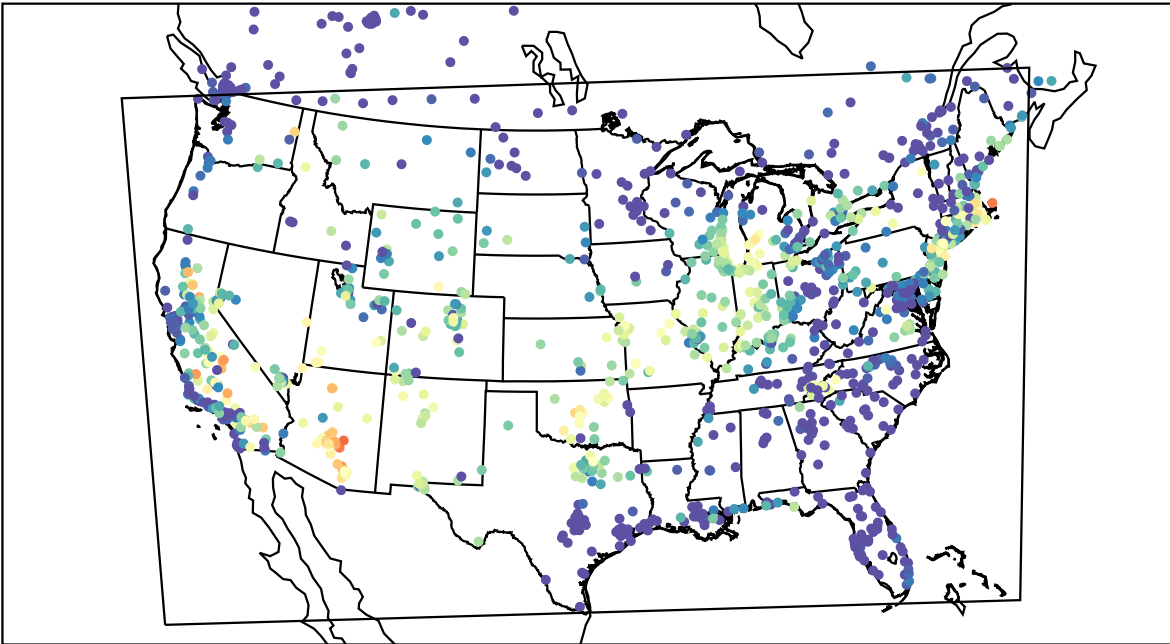

AirNOW (2023-07-29\_04:00:00)

WRF (2023-07-29\_04:00:00)

AirNOW (2023-07-29\_05:00:00)

WRF (2023-07-29\_05:00:00)

AirNOW (2023-07-29\_06:00:00)

WRF (2023-07-29\_06:00:00)

AirNOW (2023-07-29\_07:00:00)

WRF (2023-07-29\_07:00:00)

AirNOW (2023-07-29\_08:00:00)

WRF (2023-07-29\_08:00:00)

AirNOW (2023-07-29\_09:00:00)

WRF (2023-07-29\_09:00:00)

AirNOW (2023-07-29\_10:00:00)

WRF (2023-07-29\_10:00:00)

AirNOW (2023-07-29\_11:00:00)

WRF (2023-07-29\_11:00:00)