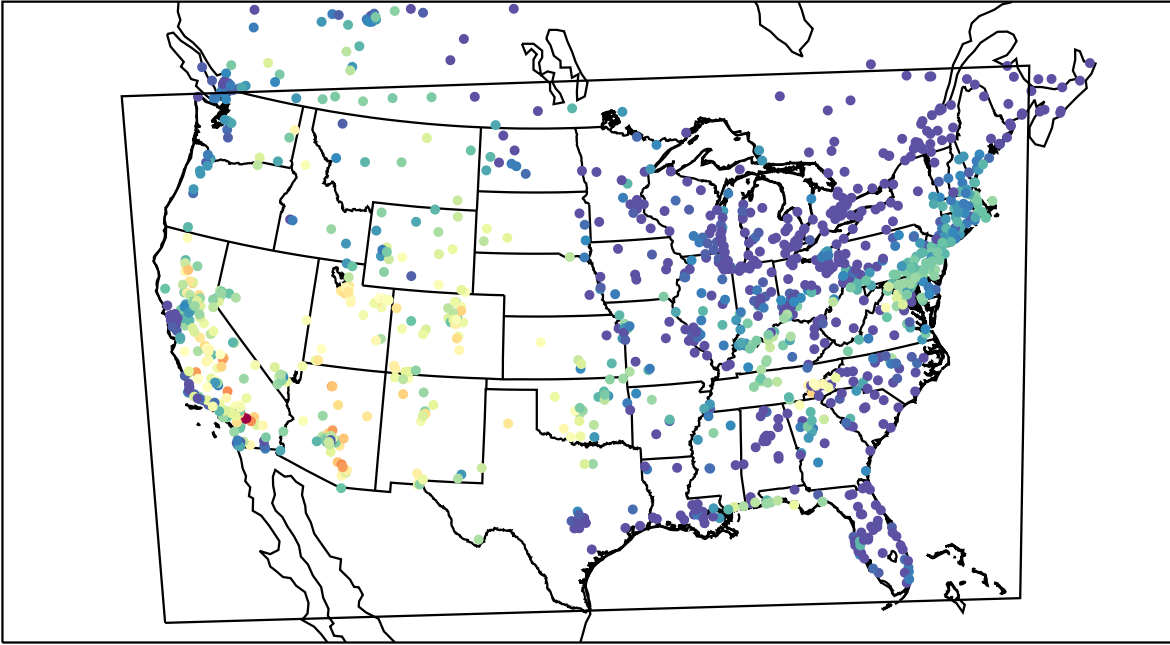

AirNOW (2023-07-30\_00:00:00)

WRF (2023-07-30\_00:00:00)

AirNOW (2023-07-30\_01:00:00)

WRF (2023-07-30\_01:00:00)

AirNOW (2023-07-30\_02:00:00)

WRF (2023-07-30\_02:00:00)

AirNOW (2023-07-30\_03:00:00)

WRF (2023-07-30\_03:00:00)

AirNOW (2023-07-30\_04:00:00)

WRF (2023-07-30\_04:00:00)

AirNOW (2023-07-30\_05:00:00)

WRF (2023-07-30\_05:00:00)

AirNOW (2023-07-30\_06:00:00)

WRF (2023-07-30\_06:00:00)

AirNOW (2023-07-30\_07:00:00)

WRF (2023-07-30\_07:00:00)