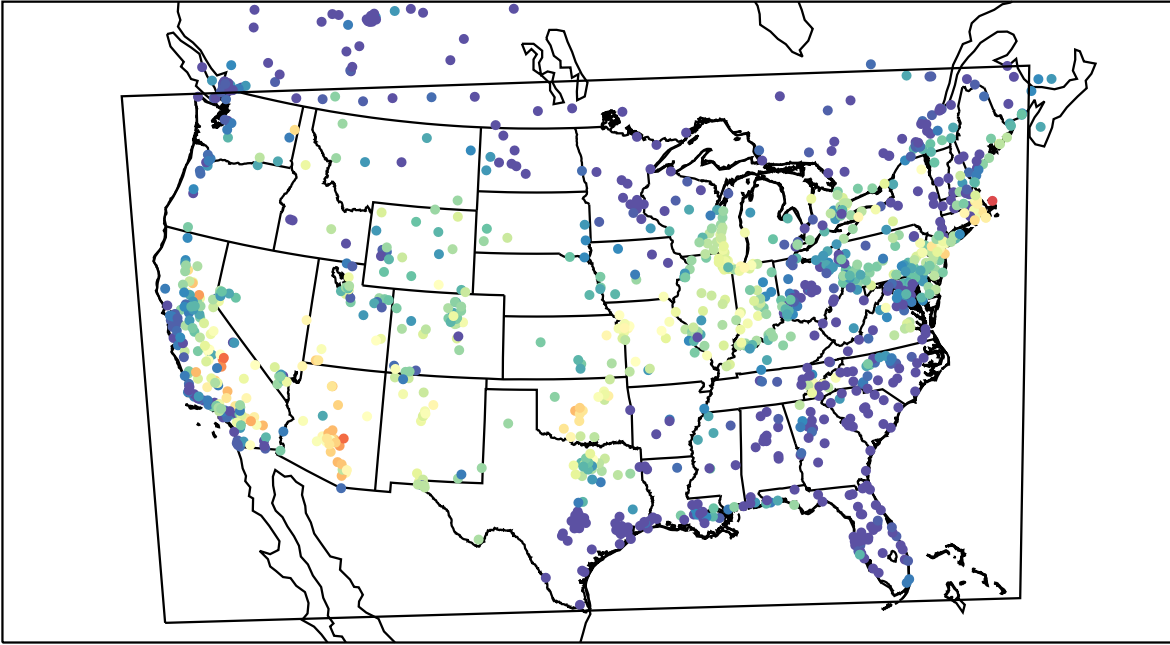

AirNOW (2023-07-29\_04:00:00)

WRF (2023-07-29\_04:00:00)

AirNOW (2023-07-29\_05:00:00)

WRF (2023-07-29\_05:00:00)

AirNOW (2023-07-29\_06:00:00)

WRF (2023-07-29\_06:00:00)

AirNOW (2023-07-29\_07:00:00)

WRF (2023-07-29\_07:00:00)

AirNOW (2023-07-29\_08:00:00)

WRF (2023-07-29\_08:00:00)

AirNOW (2023-07-29\_09:00:00)

WRF (2023-07-29\_09:00:00)

AirNOW (2023-07-29\_10:00:00)

WRF (2023-07-29\_10:00:00)

AirNOW (2023-07-29\_11:00:00)

WRF (2023-07-29\_11:00:00)