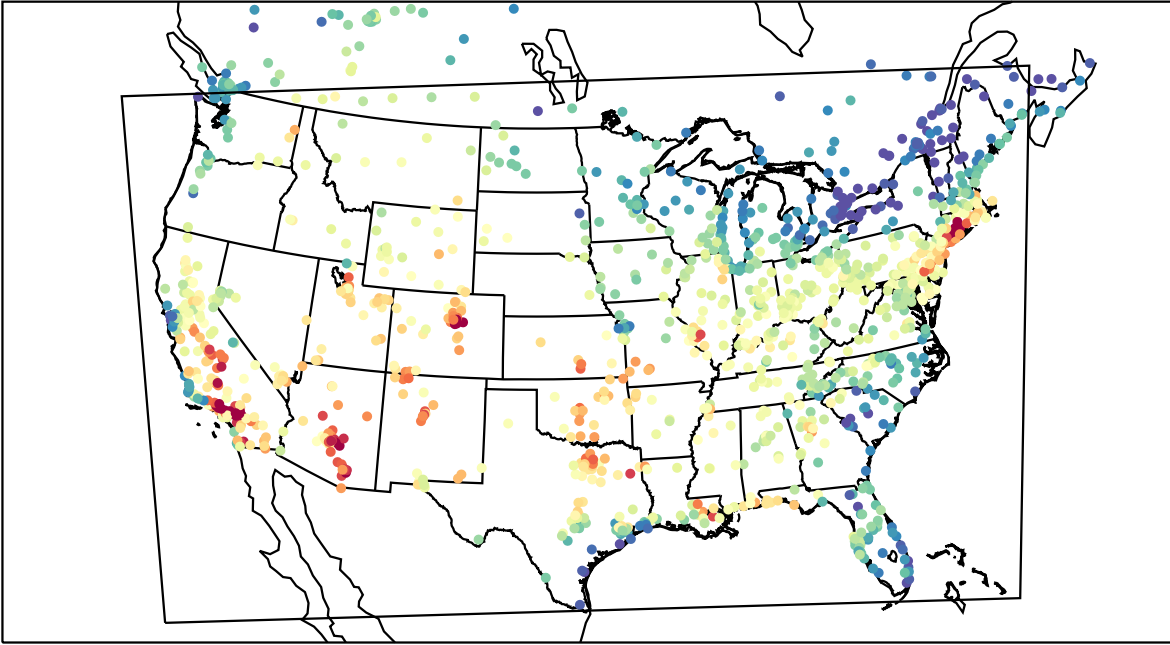

AirNOW (2023-07-29\_16:00:00)

WRF (2023-07-29\_16:00:00)

AirNOW (2023-07-29\_17:00:00)

WRF (2023-07-29\_17:00:00)

AirNOW (2023-07-29\_18:00:00)

WRF (2023-07-29\_18:00:00)

AirNOW (2023-07-29\_19:00:00)

WRF (2023-07-29\_19:00:00)

AirNOW (2023-07-29\_20:00:00)

WRF (2023-07-29\_20:00:00)

AirNOW (2023-07-29\_21:00:00)

WRF (2023-07-29\_21:00:00)

AirNOW (2023-07-29\_22:00:00)

WRF (2023-07-29\_22:00:00)

AirNOW (2023-07-29\_23:00:00)

WRF (2023-07-29\_23:00:00)