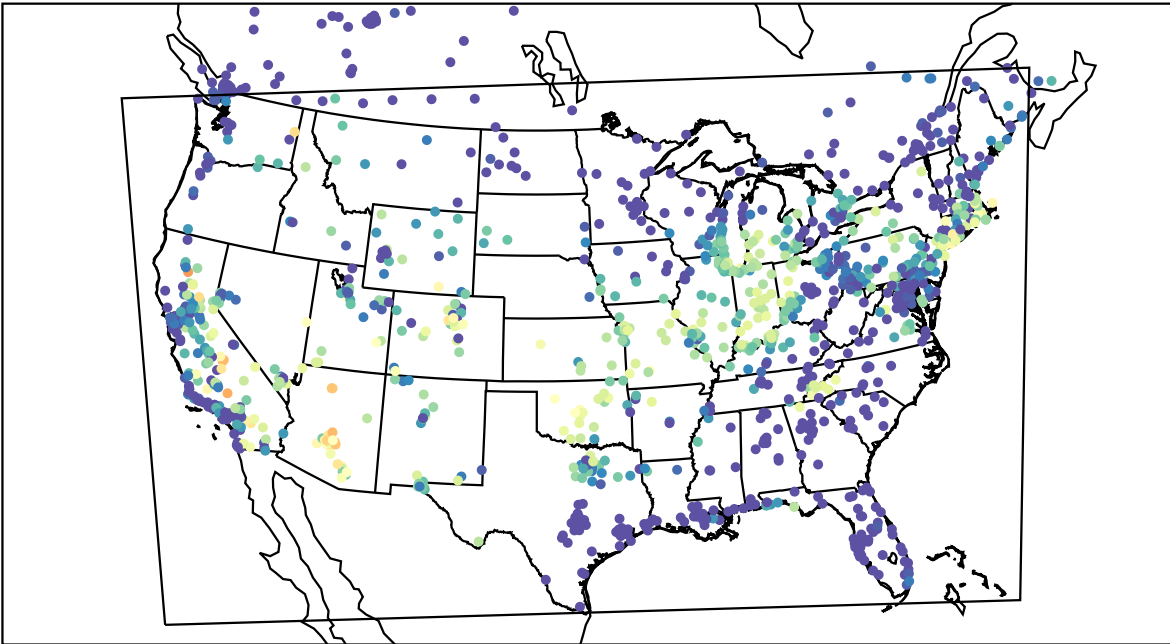

AirNOW (2023-07-29\_04:00:00)

WRF (2023-07-29\_04:00:00)

AirNOW (2023-07-29\_05:00:00)

WRF (2023-07-29\_05:00:00)

AirNOW (2023-07-29\_06:00:00)

WRF (2023-07-29\_06:00:00)

AirNOW (2023-07-29\_07:00:00)

WRF (2023-07-29\_07:00:00)

AirNOW (2023-07-29\_08:00:00)

WRF (2023-07-29\_08:00:00)

AirNOW (2023-07-29\_09:00:00)

WRF (2023-07-29\_09:00:00)

AirNOW (2023-07-29\_10:00:00)

WRF (2023-07-29\_10:00:00)

AirNOW (2023-07-29\_11:00:00)

WRF (2023-07-29\_11:00:00)