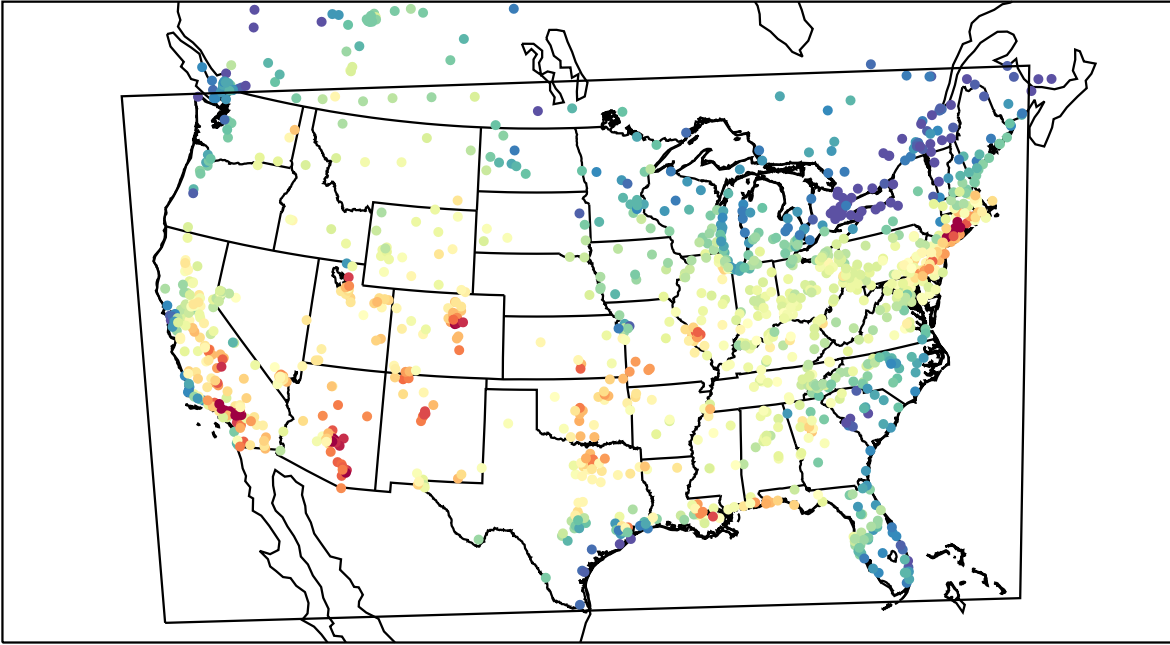

AirNOW (2023-07-29\_16:00:00)

WRF (2023-07-29\_16:00:00)

AirNOW (2023-07-29\_17:00:00)

WRF (2023-07-29\_17:00:00)

AirNOW (2023-07-29\_18:00:00)

WRF (2023-07-29\_18:00:00)

AirNOW (2023-07-29\_19:00:00)

WRF (2023-07-29\_19:00:00)

AirNOW (2023-07-29\_20:00:00)

WRF (2023-07-29\_20:00:00)

AirNOW (2023-07-29\_21:00:00)

WRF (2023-07-29\_21:00:00)

AirNOW (2023-07-29\_22:00:00)

WRF (2023-07-29\_22:00:00)

AirNOW (2023-07-29\_23:00:00)

WRF (2023-07-29\_23:00:00)