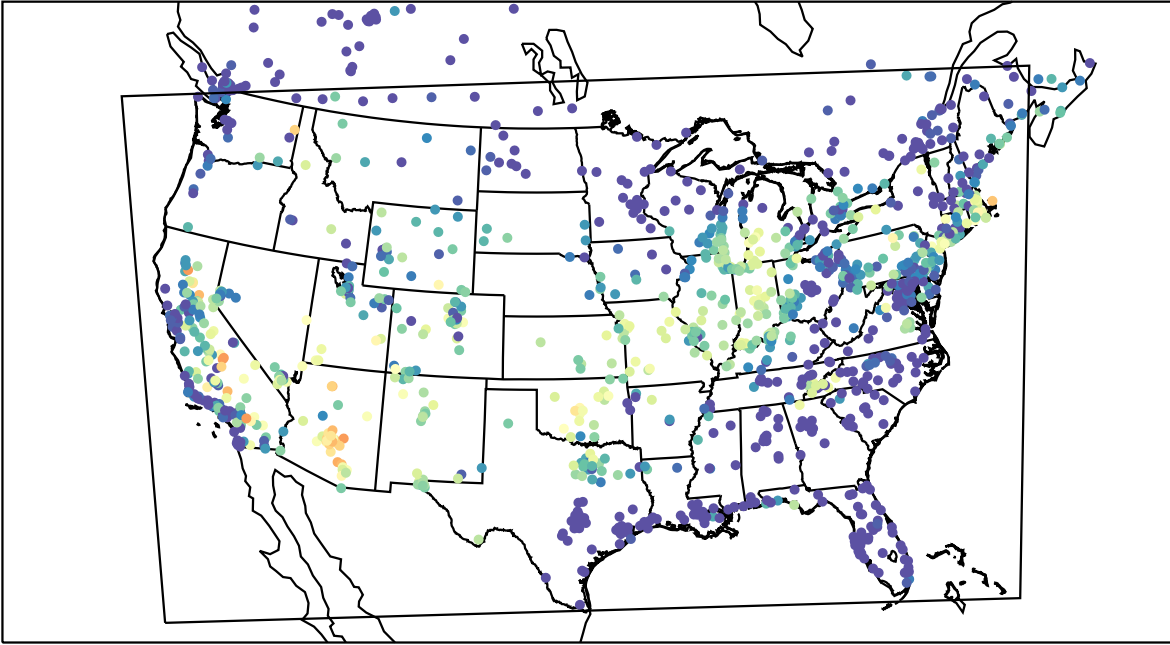

AirNOW (2023-07-29\_04:00:00)

WRF (2023-07-29\_04:00:00)

AirNOW (2023-07-29\_05:00:00)

WRF (2023-07-29\_05:00:00)

AirNOW (2023-07-29\_06:00:00)

WRF (2023-07-29\_06:00:00)

AirNOW (2023-07-29\_07:00:00)

WRF (2023-07-29\_07:00:00)

AirNOW (2023-07-29\_08:00:00)

WRF (2023-07-29\_08:00:00)

AirNOW (2023-07-29\_09:00:00)

WRF (2023-07-29\_09:00:00)

AirNOW (2023-07-29\_10:00:00)

WRF (2023-07-29\_10:00:00)

AirNOW (2023-07-29\_11:00:00)

WRF (2023-07-29\_11:00:00)