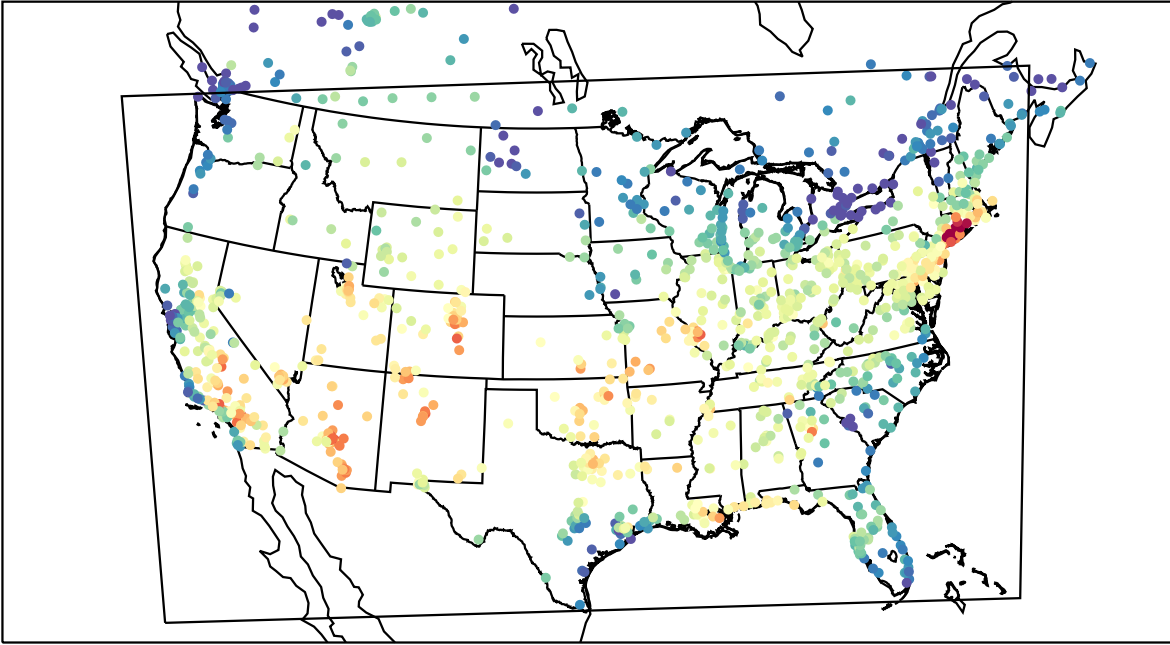

AirNOW (2023-07-29\_16:00:00)

WRF (2023-07-29\_16:00:00)

AirNOW (2023-07-29\_17:00:00)

WRF (2023-07-29\_17:00:00)

AirNOW (2023-07-29\_18:00:00)

WRF (2023-07-29\_18:00:00)

AirNOW (2023-07-29\_19:00:00)

WRF (2023-07-29\_19:00:00)

AirNOW (2023-07-29\_20:00:00)

WRF (2023-07-29\_20:00:00)

AirNOW (2023-07-29\_21:00:00)

WRF (2023-07-29\_21:00:00)

AirNOW (2023-07-29\_22:00:00)

WRF (2023-07-29\_22:00:00)

AirNOW (2023-07-29\_23:00:00)

WRF (2023-07-29\_23:00:00)