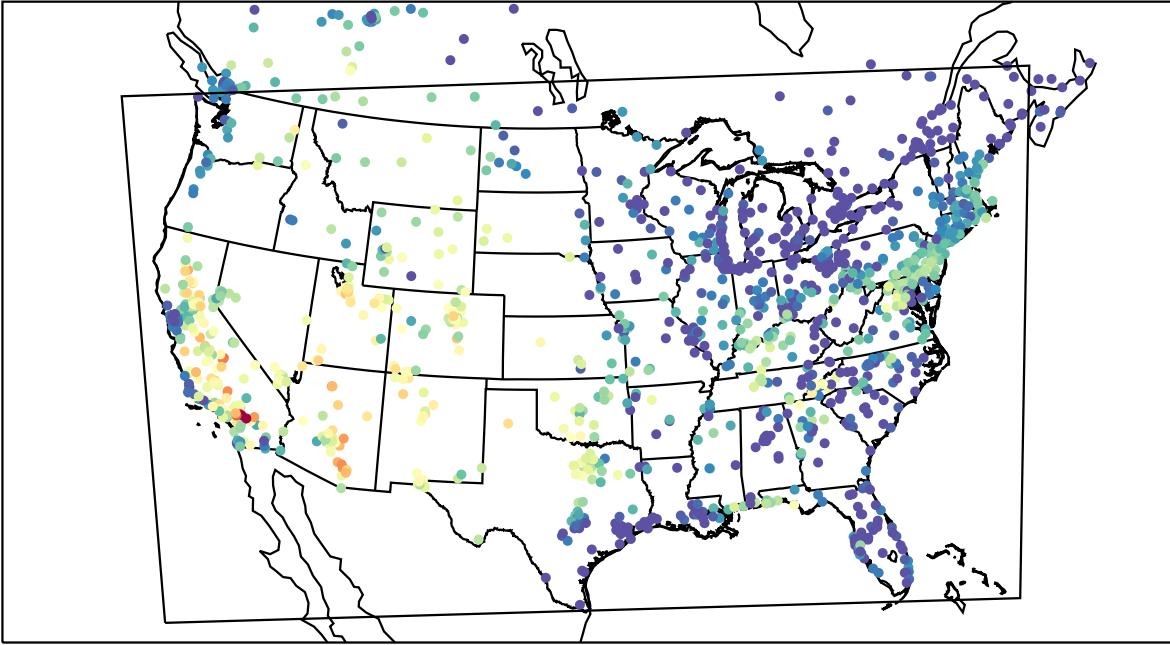

AirNOW (2023-07-30\_00:00:00)

WRF (2023-07-30\_00:00:00)

AirNOW (2023-07-30\_01:00:00)

WRF (2023-07-30\_01:00:00)

AirNOW (2023-07-30\_02:00:00)

WRF (2023-07-30\_02:00:00)

AirNOW (2023-07-30\_03:00:00)

WRF (2023-07-30\_03:00:00)

AirNOW (2023-07-30\_04:00:00)

WRF (2023-07-30\_04:00:00)

AirNOW (2023-07-30\_05:00:00)

WRF (2023-07-30\_05:00:00)

AirNOW (2023-07-30\_06:00:00)

WRF (2023-07-30\_06:00:00)

AirNOW (2023-07-30\_07:00:00)

WRF (2023-07-30\_07:00:00)