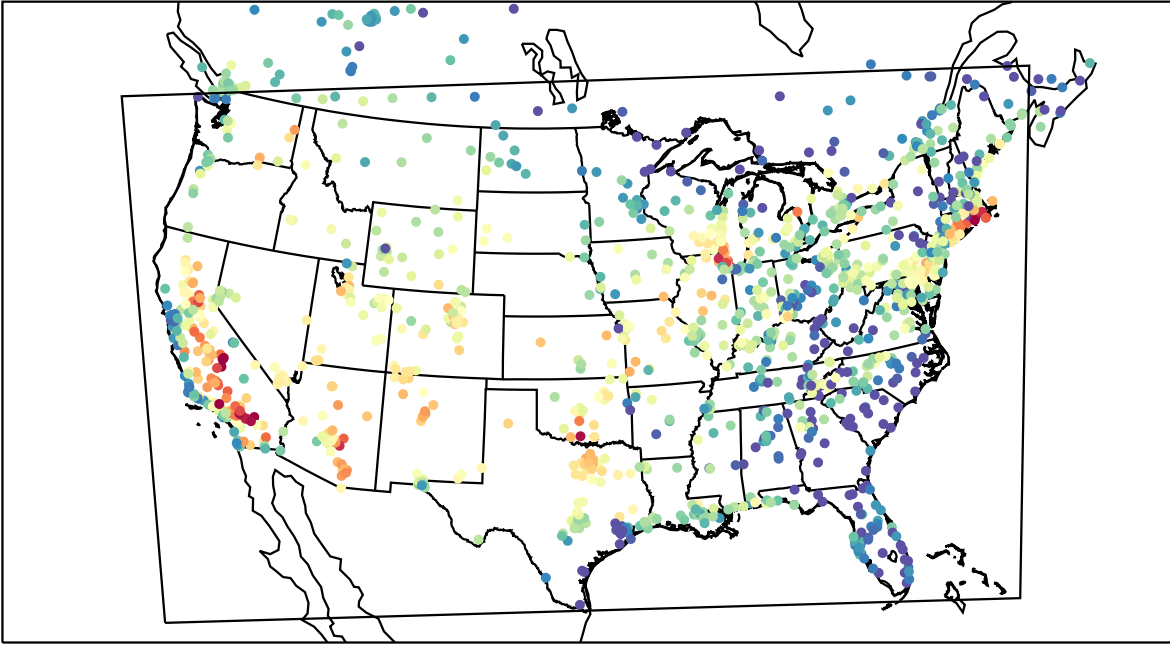

AirNOW (2023-07-29\_00:00:00)

WRF (2023-07-29\_00:00:00)

AirNOW (2023-07-29\_01:00:00)

WRF (2023-07-29\_01:00:00)

AirNOW (2023-07-29\_02:00:00)

WRF (2023-07-29\_02:00:00)

AirNOW (2023-07-29\_03:00:00)

WRF (2023-07-29\_03:00:00)

AirNOW (2023-07-29\_04:00:00)

WRF (2023-07-29\_04:00:00)

AirNOW (2023-07-29\_05:00:00)

WRF (2023-07-29\_05:00:00)

AirNOW (2023-07-29\_06:00:00)

WRF (2023-07-29\_06:00:00)

AirNOW (2023-07-29\_07:00:00)

WRF (2023-07-29\_07:00:00)