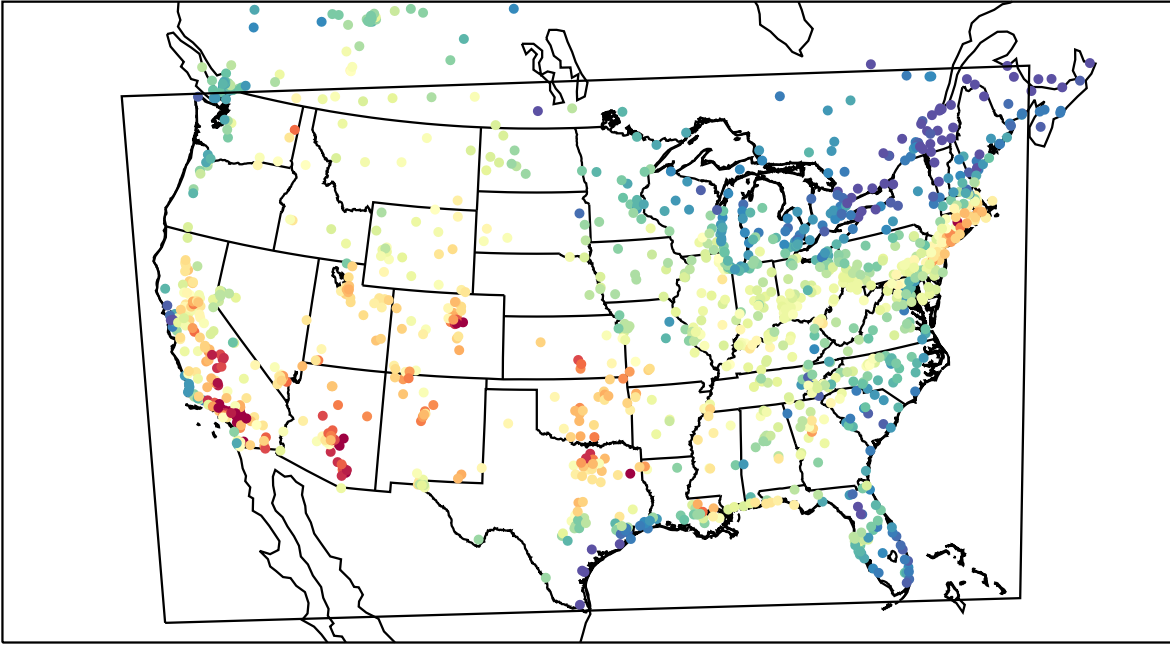

AirNOW (2023-07-29\_20:00:00)

WRF (2023-07-29\_20:00:00)

AirNOW (2023-07-29\_21:00:00)

WRF (2023-07-29\_21:00:00)

AirNOW (2023-07-29\_22:00:00)

WRF (2023-07-29\_22:00:00)

AirNOW (2023-07-29\_23:00:00)

WRF (2023-07-29\_23:00:00)

AirNOW (2023-07-30\_00:00:00)

WRF (2023-07-30\_00:00:00)

AirNOW (2023-07-30\_01:00:00)

WRF (2023-07-30\_01:00:00)

AirNOW (2023-07-30\_02:00:00)

WRF (2023-07-30\_02:00:00)

AirNOW (2023-07-30\_03:00:00)

WRF (2023-07-30\_03:00:00)