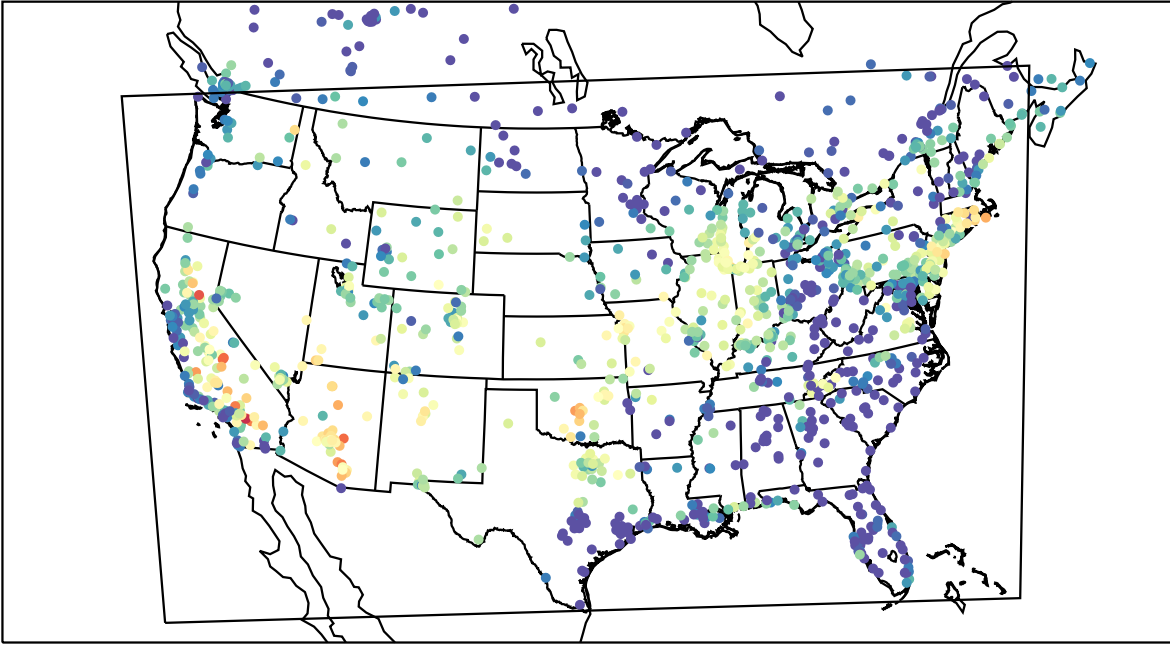

AirNOW (2023-07-29\_00:00:00)

WRF (2023-07-29\_00:00:00)

AirNOW (2023-07-29\_01:00:00)

WRF (2023-07-29\_01:00:00)

AirNOW (2023-07-29\_02:00:00)

WRF (2023-07-29\_02:00:00)

AirNOW (2023-07-29\_03:00:00)

WRF (2023-07-29\_03:00:00)

AirNOW (2023-07-29\_04:00:00)

WRF (2023-07-29\_04:00:00)

AirNOW (2023-07-29\_05:00:00)

WRF (2023-07-29\_05:00:00)

AirNOW (2023-07-29\_06:00:00)

WRF (2023-07-29\_06:00:00)

AirNOW (2023-07-29\_07:00:00)

WRF (2023-07-29\_07:00:00)