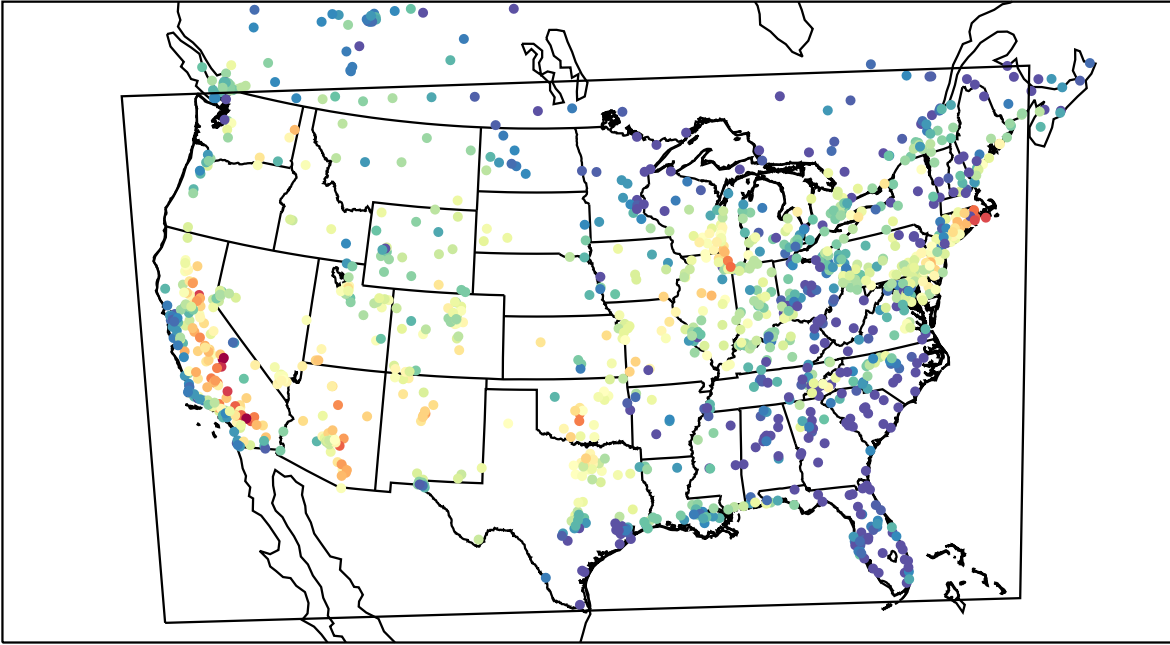

AirNOW (2023-07-29\_00:00:00)

WRF (2023-07-29\_00:00:00)

AirNOW (2023-07-29\_01:00:00)

WRF (2023-07-29\_01:00:00)

AirNOW (2023-07-29\_02:00:00)

WRF (2023-07-29\_02:00:00)

AirNOW (2023-07-29\_03:00:00)

WRF (2023-07-29\_03:00:00)

AirNOW (2023-07-29\_04:00:00)

WRF (2023-07-29\_04:00:00)

AirNOW (2023-07-29\_05:00:00)

WRF (2023-07-29\_05:00:00)

AirNOW (2023-07-29\_06:00:00)

WRF (2023-07-29\_06:00:00)

AirNOW (2023-07-29\_07:00:00)

WRF (2023-07-29\_07:00:00)