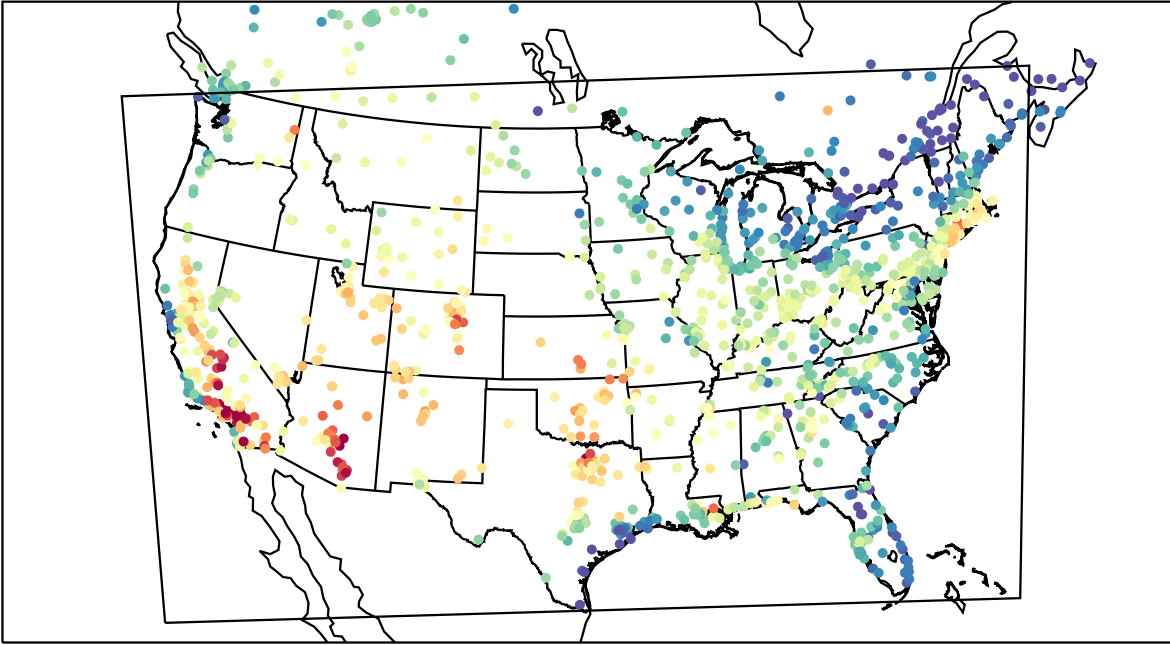

AirNOW (2023-07-29\_20:00:00)

WRF (2023-07-29\_20:00:00)

AirNOW (2023-07-29\_21:00:00)

WRF (2023-07-29\_21:00:00)

AirNOW (2023-07-29\_22:00:00)

WRF (2023-07-29\_22:00:00)

AirNOW (2023-07-29\_23:00:00)

WRF (2023-07-29\_23:00:00)

AirNOW (2023-07-30\_00:00:00)

WRF (2023-07-30\_00:00:00)

AirNOW (2023-07-30\_01:00:00)

WRF (2023-07-30\_01:00:00)

AirNOW (2023-07-30\_02:00:00)

WRF (2023-07-30\_02:00:00)

AirNOW (2023-07-30\_03:00:00)

WRF (2023-07-30\_03:00:00)