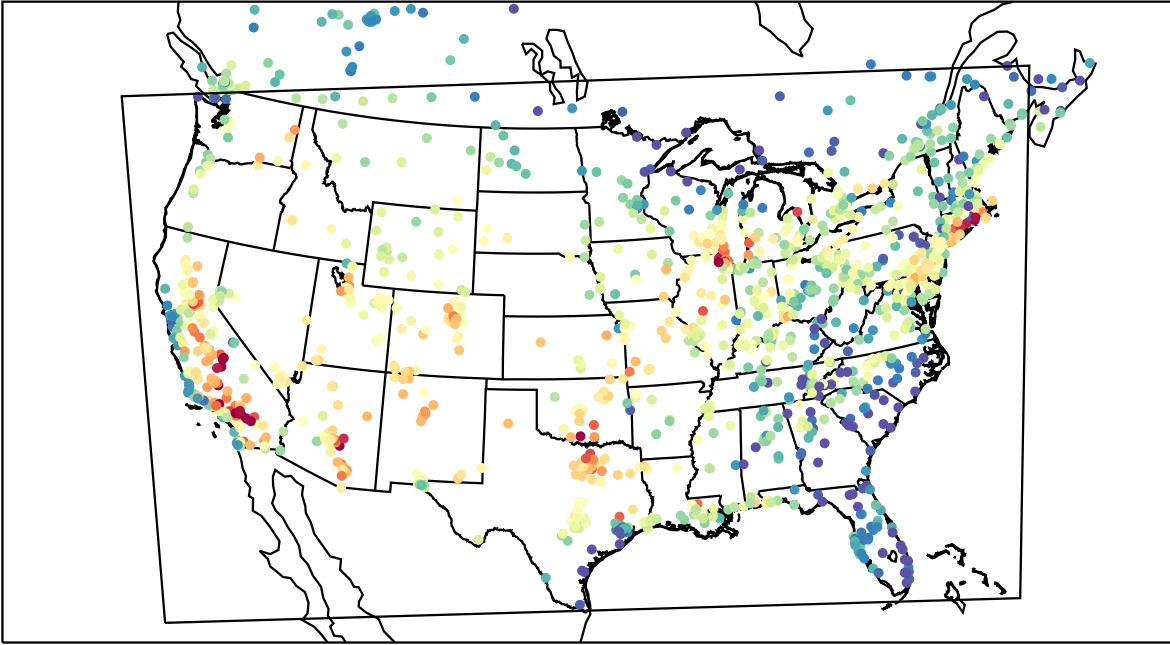

AirNOW (2023-07-29\_00:00:00)

WRF (2023-07-29\_00:00:00)

AirNOW (2023-07-29\_01:00:00)

WRF (2023-07-29\_01:00:00)

AirNOW (2023-07-29\_02:00:00)

WRF (2023-07-29\_02:00:00)

AirNOW (2023-07-29\_03:00:00)

WRF (2023-07-29\_03:00:00)

AirNOW (2023-07-29\_04:00:00)

WRF (2023-07-29\_04:00:00)

AirNOW (2023-07-29\_05:00:00)

WRF (2023-07-29\_05:00:00)

AirNOW (2023-07-29\_06:00:00)

WRF (2023-07-29\_06:00:00)

AirNOW (2023-07-29\_07:00:00)

WRF (2023-07-29\_07:00:00)