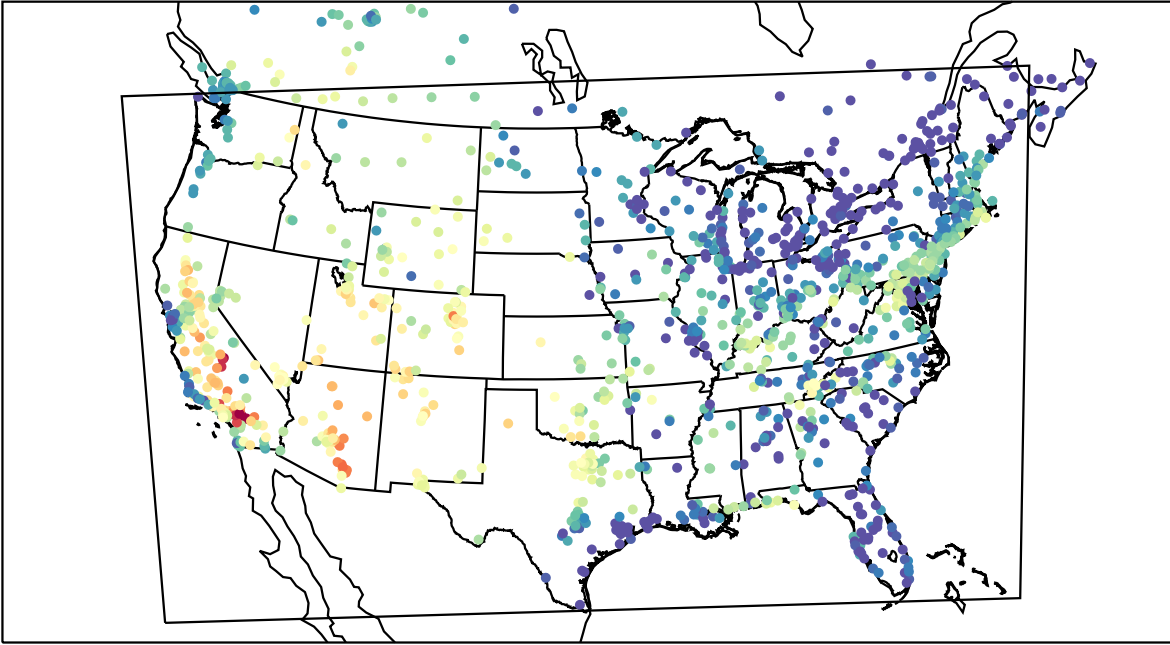

AirNOW (2023-07-30\_00:00:00)

WRF (2023-07-30\_00:00:00)

AirNOW (2023-07-30\_01:00:00)

WRF (2023-07-30\_01:00:00)

AirNOW (2023-07-30\_02:00:00)

WRF (2023-07-30\_02:00:00)

AirNOW (2023-07-30\_03:00:00)

WRF (2023-07-30\_03:00:00)

AirNOW (2023-07-30\_04:00:00)

WRF (2023-07-30\_04:00:00)

AirNOW (2023-07-30\_05:00:00)

WRF (2023-07-30\_05:00:00)

AirNOW (2023-07-30\_06:00:00)

WRF (2023-07-30\_06:00:00)

AirNOW (2023-07-30\_07:00:00)

WRF (2023-07-30\_07:00:00)