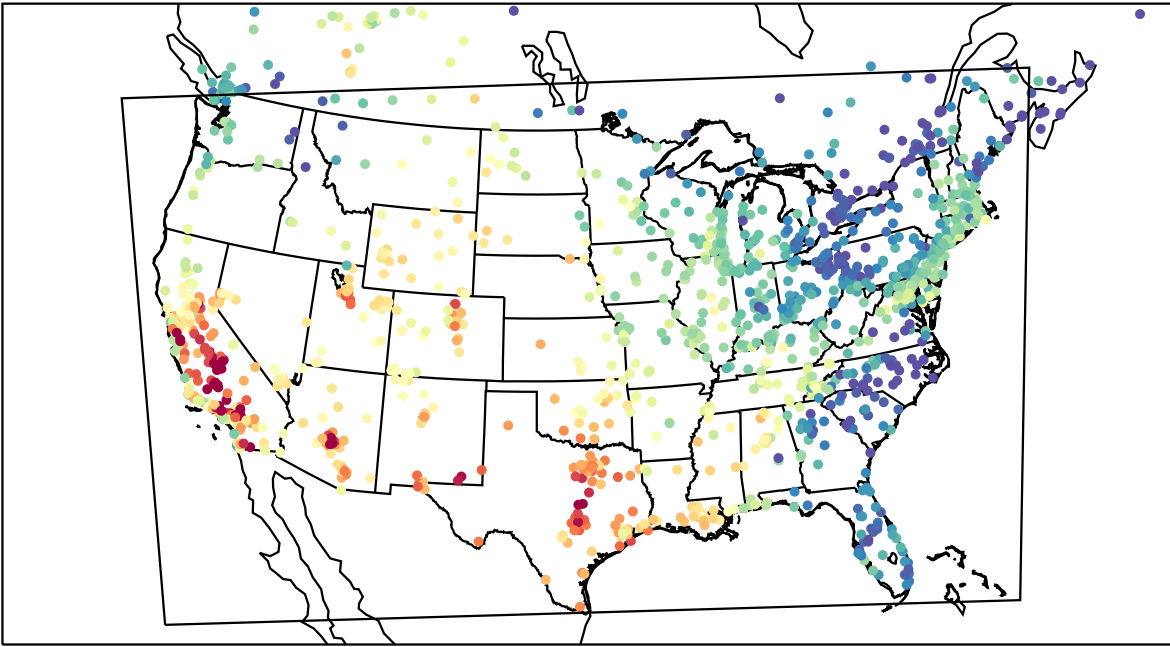

AirNOW (2023-08-30\_16:00:00)

WRF (2023-08-30\_16:00:00)

AirNOW (2023-08-30\_17:00:00)

WRF (2023-08-30\_17:00:00)

AirNOW (2023-08-30\_18:00:00)

WRF (2023-08-30\_18:00:00)

AirNOW (2023-08-30\_19:00:00)

WRF (2023-08-30\_19:00:00)

AirNOW (2023-08-30\_20:00:00)

WRF (2023-08-30\_20:00:00)

AirNOW (2023-08-30\_21:00:00)

WRF (2023-08-30\_21:00:00)

AirNOW (2023-08-30\_22:00:00)

WRF (2023-08-30\_22:00:00)

AirNOW (2023-08-30\_23:00:00)

WRF (2023-08-30\_23:00:00)