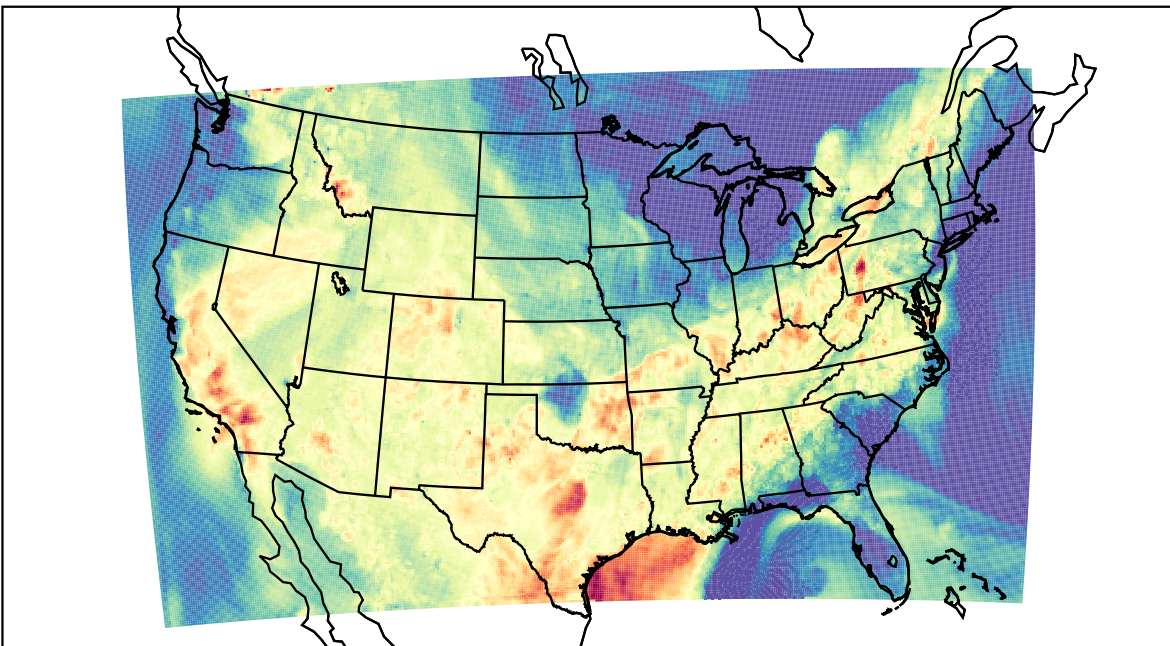

AirNOW (2023-08-30\_00:00:00)

WRF (2023-08-30\_00:00:00)

AirNOW (2023-08-30\_01:00:00)

WRF (2023-08-30\_01:00:00)

AirNOW (2023-08-30\_02:00:00)

WRF (2023-08-30\_02:00:00)

AirNOW (2023-08-30\_03:00:00)

WRF (2023-08-30\_03:00:00)

AirNOW (2023-08-30\_04:00:00)

WRF (2023-08-30\_04:00:00)

AirNOW (2023-08-30\_05:00:00)

WRF (2023-08-30\_05:00:00)

AirNOW (2023-08-30\_06:00:00)

WRF (2023-08-30\_06:00:00)

AirNOW (2023-08-30\_07:00:00)

WRF (2023-08-30\_07:00:00)