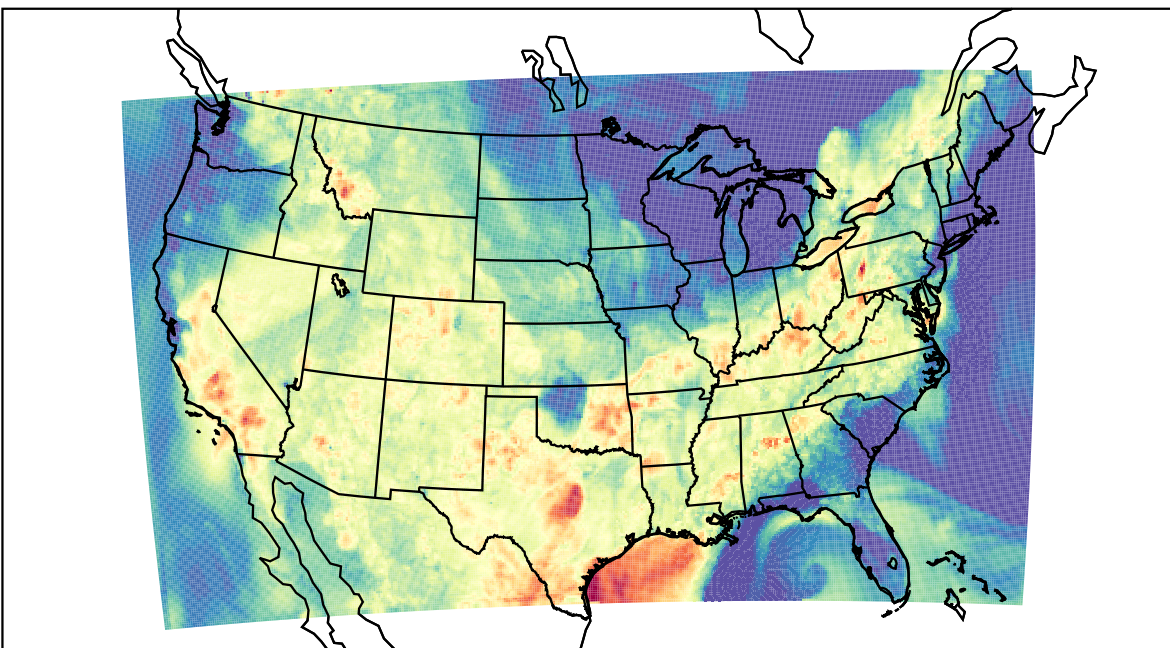

AirNOW (2023-08-30\_00:00:00)

WRF (2023-08-30\_00:00:00)

AirNOW (2023-08-30\_01:00:00)

WRF (2023-08-30\_01:00:00)

AirNOW (2023-08-30\_02:00:00)

WRF (2023-08-30\_02:00:00)

AirNOW (2023-08-30\_03:00:00)

WRF (2023-08-30\_03:00:00)

AirNOW (2023-08-30\_04:00:00)

WRF (2023-08-30\_04:00:00)

AirNOW (2023-08-30\_05:00:00)

WRF (2023-08-30\_05:00:00)

AirNOW (2023-08-30\_06:00:00)

WRF (2023-08-30\_06:00:00)

AirNOW (2023-08-30\_07:00:00)

WRF (2023-08-30\_07:00:00)