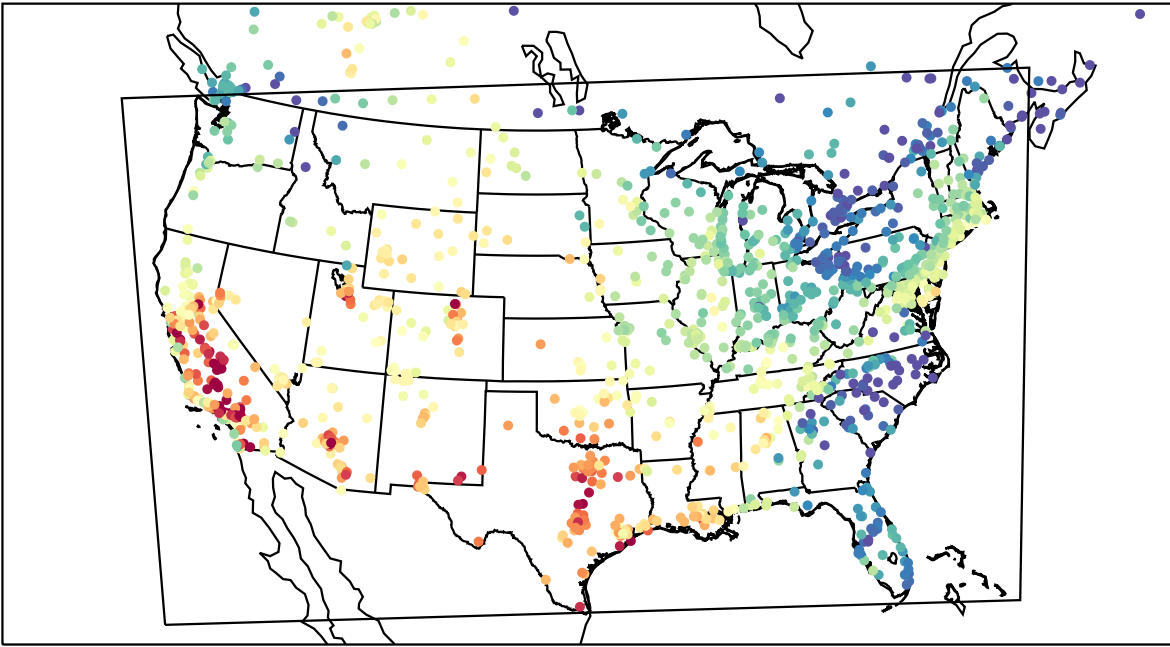

AirNOW (2023-08-30\_16:00:00)

WRF (2023-08-30\_16:00:00)

AirNOW (2023-08-30\_17:00:00)

WRF (2023-08-30\_17:00:00)

AirNOW (2023-08-30\_18:00:00)

WRF (2023-08-30\_18:00:00)

AirNOW (2023-08-30\_19:00:00)

WRF (2023-08-30\_19:00:00)

AirNOW (2023-08-30\_20:00:00)

WRF (2023-08-30\_20:00:00)

AirNOW (2023-08-30\_21:00:00)

WRF (2023-08-30\_21:00:00)

AirNOW (2023-08-30\_22:00:00)

WRF (2023-08-30\_22:00:00)

AirNOW (2023-08-30\_23:00:00)

WRF (2023-08-30\_23:00:00)