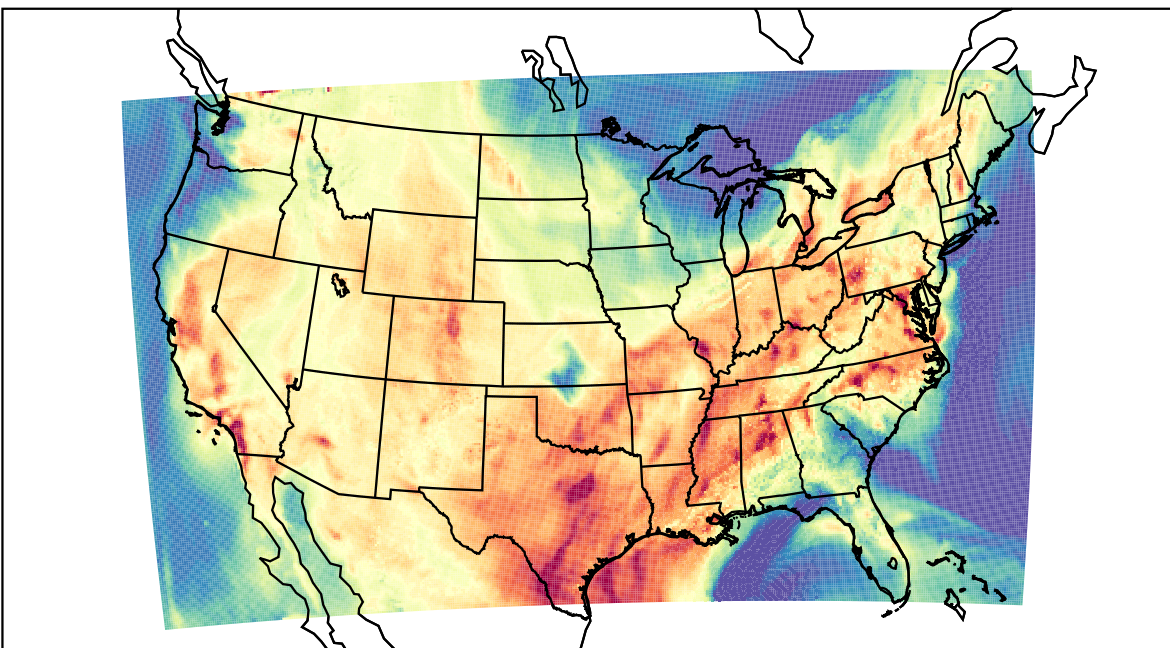

AirNOW (2023-08-29\_20:00:00)

WRF (2023-08-29\_20:00:00)

AirNOW (2023-08-29\_21:00:00)

WRF (2023-08-29\_21:00:00)

AirNOW (2023-08-29\_22:00:00)

WRF (2023-08-29\_22:00:00)

AirNOW (2023-08-29\_23:00:00)

WRF (2023-08-29\_23:00:00)