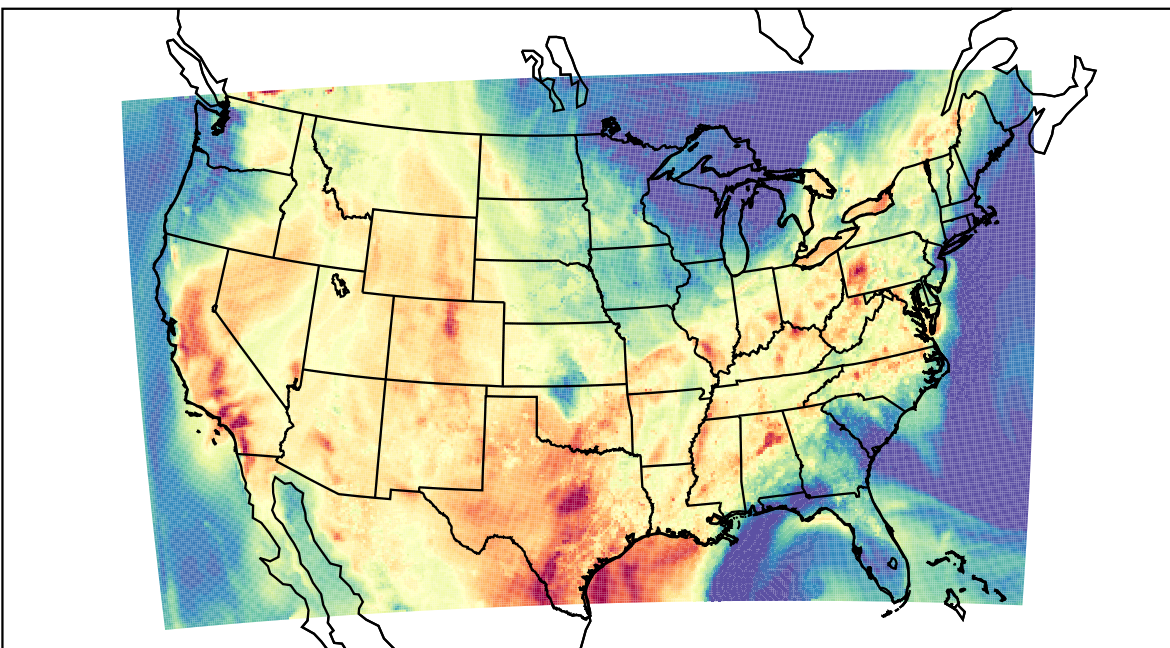

WRF (2023-08-30_00:00:00)