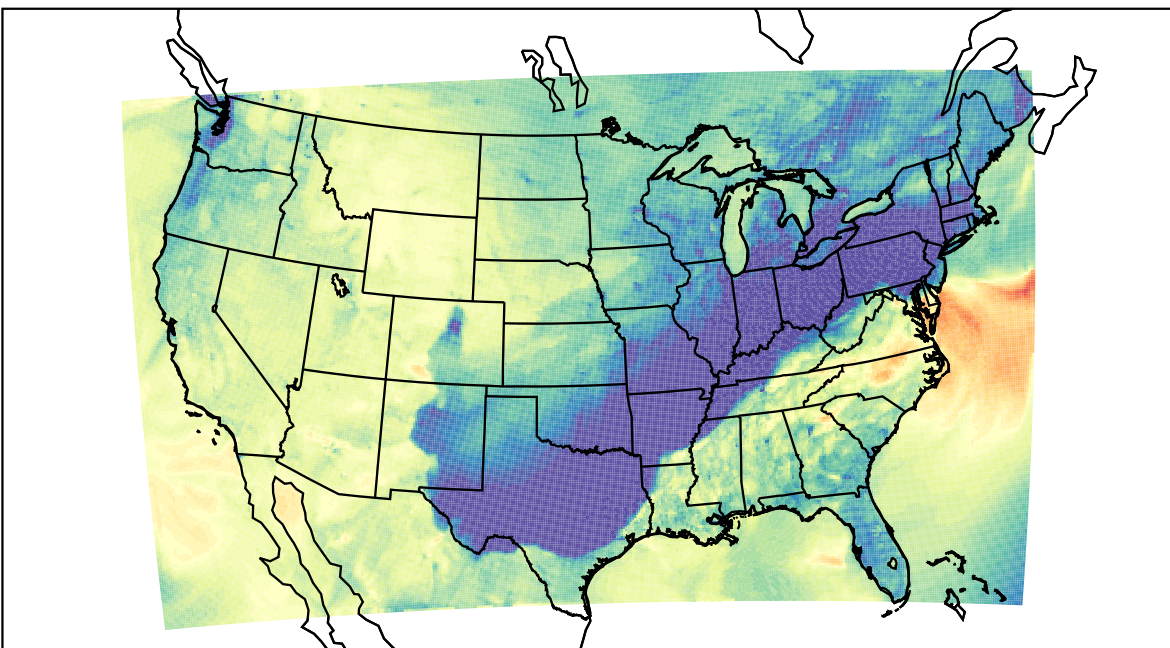

WRF (2023-10-30_00:00:00)