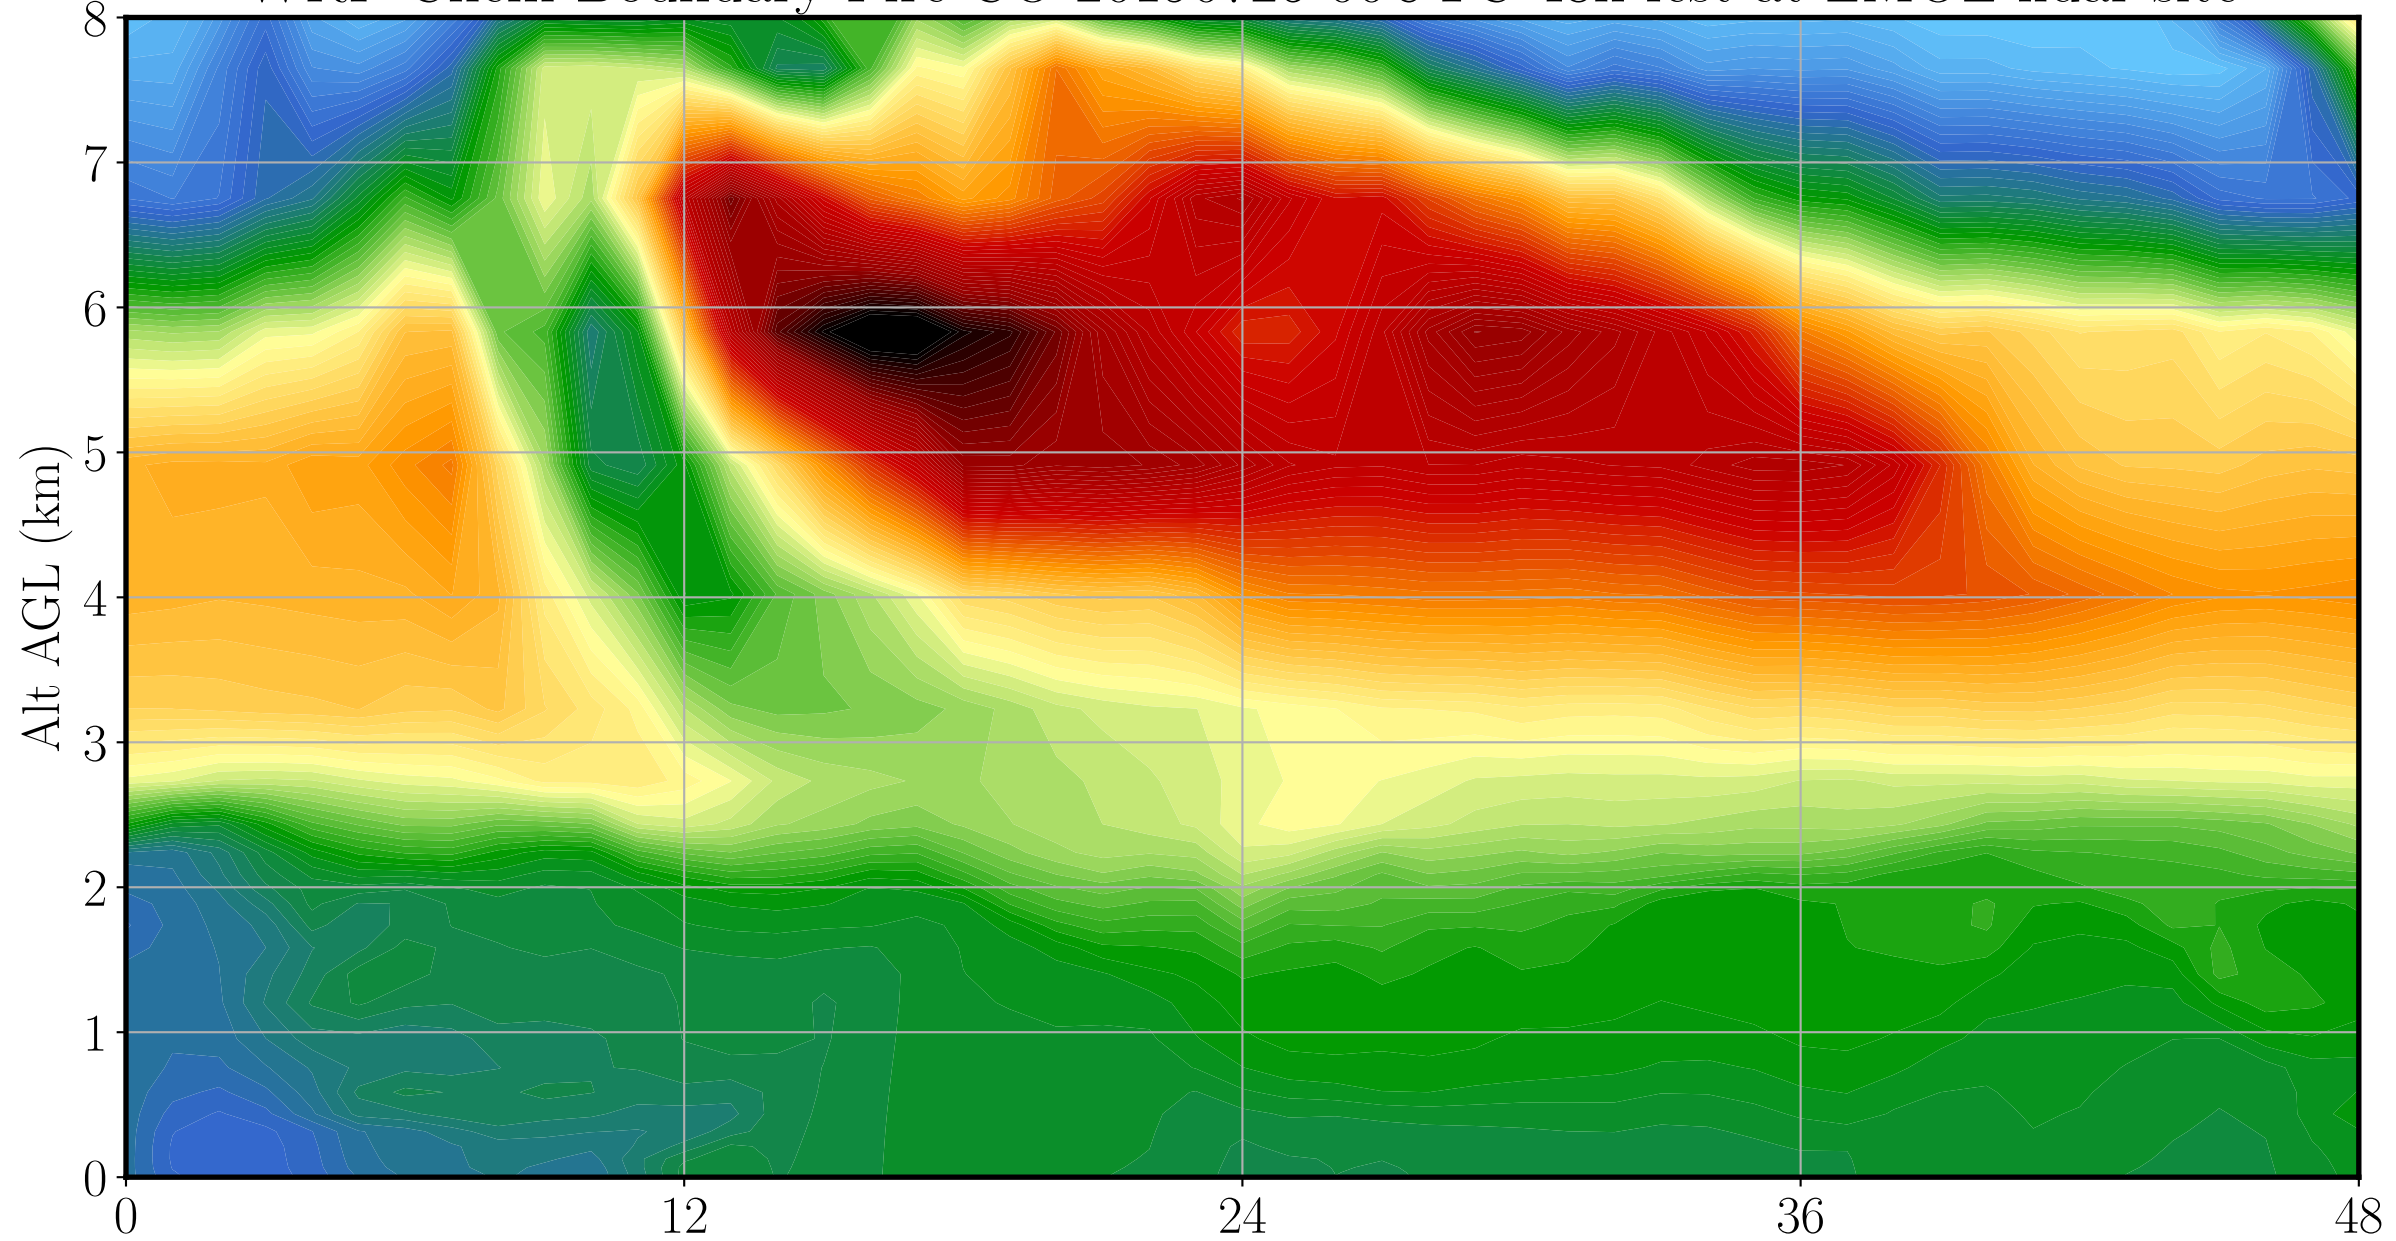

WRF-Chem Boundary Fire CO 20190725 00UTC 48h fcst at LMOL lidar site

Forecast Time (Hour)

Boundary Fire CO (ppbv)